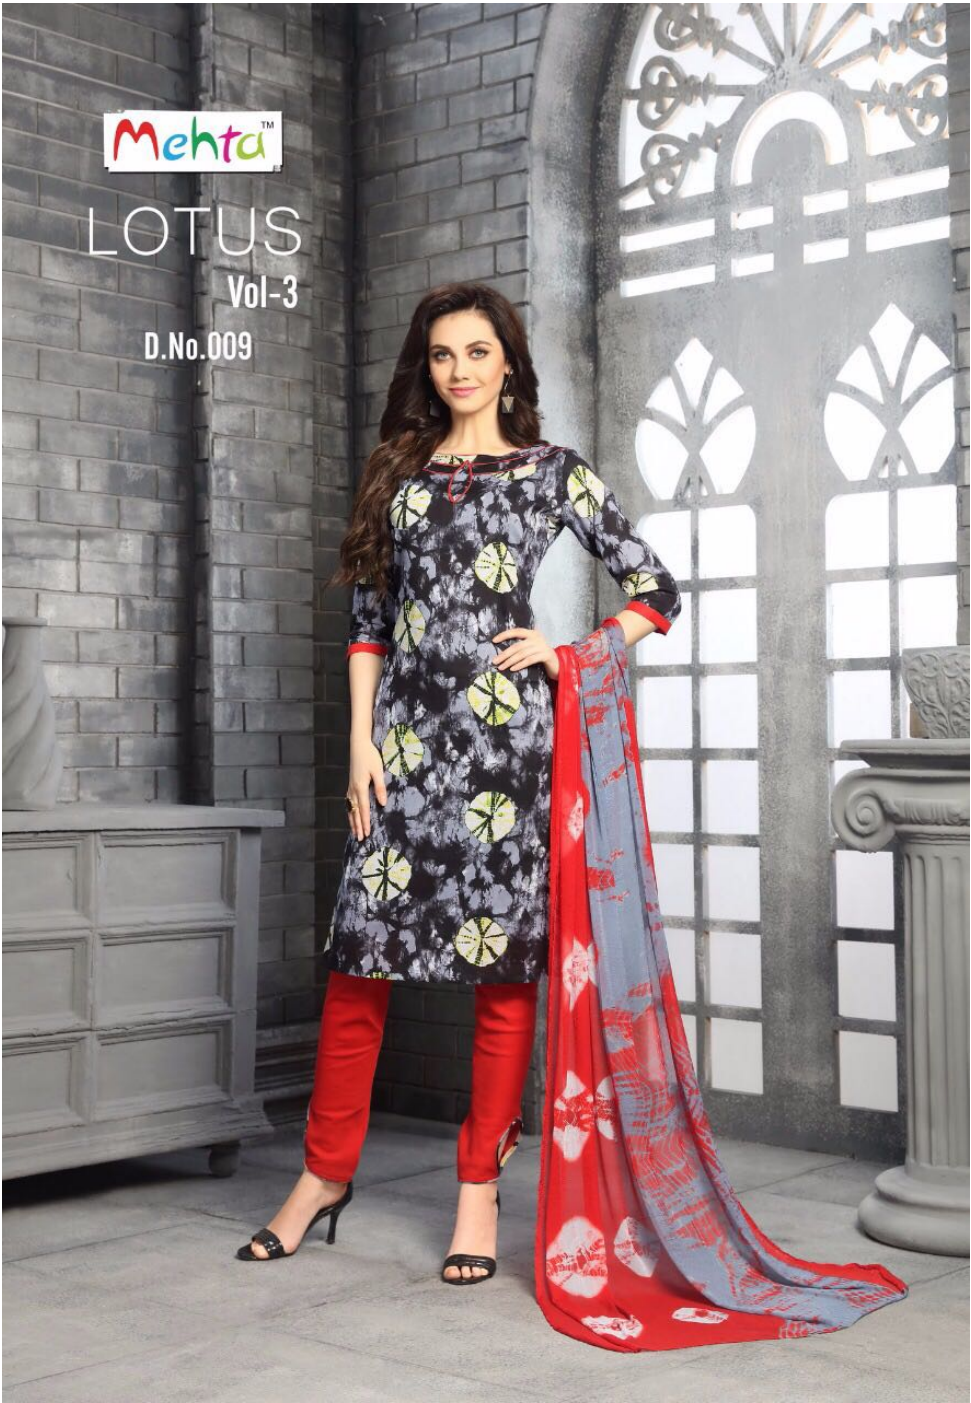

Mehta™

LOTUS
Vol-3
D.No.010

Mehta™

LOTUS

Vol-3

D.No.009

Mehta™

LOTUS

Vol-3

D.No.008

Mehta™

LOTUS

Vol-3

D.No.007

Mehta™

LOTUS
Vol-3

D.No.001

A woman with long dark hair is standing in front of a grey stone wall. She is wearing a purple kurta with a repeating pattern of small, stylized lotus flowers and green trousers. A purple and green dupatta is draped over her shoulders. She is also wearing white high-heeled sandals and large pink earrings. To her left, there is a small sign that says 'Mehta™'. To her right, there is a large, arched window with a decorative metal grille. The overall scene is set in what appears to be an outdoor courtyard or a studio set designed to look like an old building.