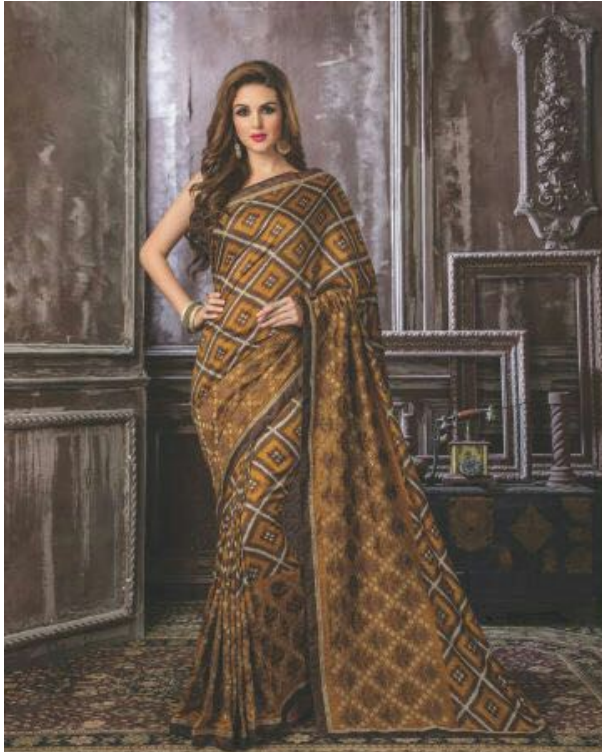

UNSPOKEN | PREMIUM COLLECTION

Exclusivity
stunning digital print in the pallu half with sparkle.

SUCHI 34010

TEXTILE DEAL