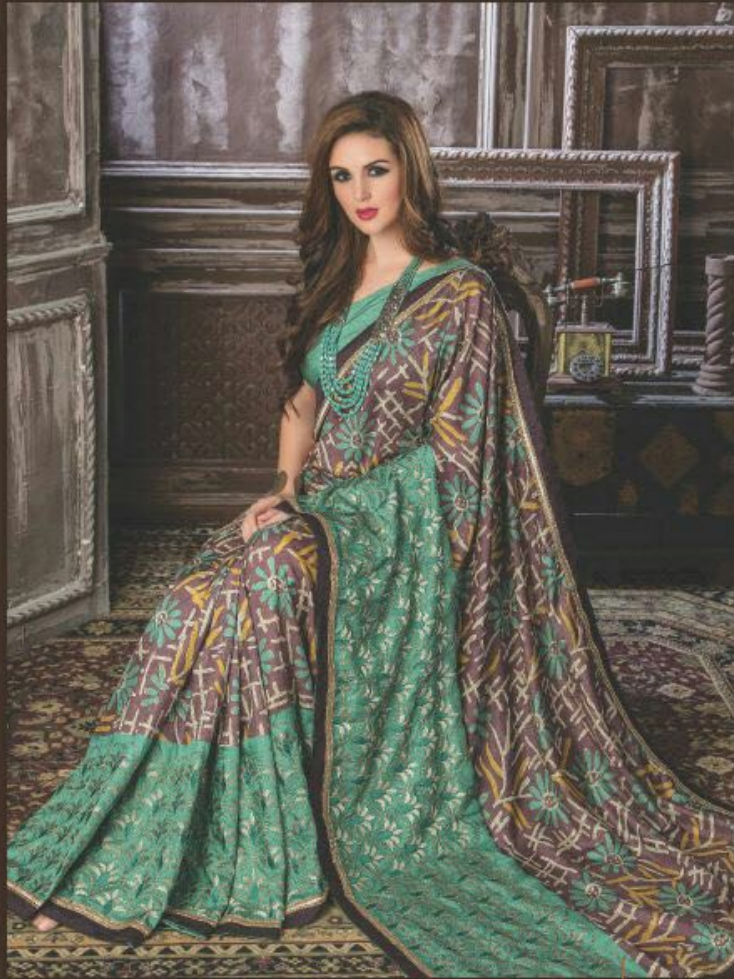

SUCHI

TEXTILE DEAL

TEXTILE DEAL

SUCHI 34002 UNSPOKEN PREMIUM COLLECTION

splendour stunning digital print in the bottom with an exclusive border

SUCHI 34006 UNSPOKEN | PREMIUM COLLECTION
delightful combination of bright and vivid colours with a printed half and an exclusive border

TEXTILE DEAL

SUCHI 34003 UNSPOKEN PREMIUM COLLECTION

Illuminating shimmering bright cotton fabric interspersed with a range of multi colour

TEXTILE DEAL

SUCHI

SUCHI 34002

SUCHI 34003

SUCHI 34004