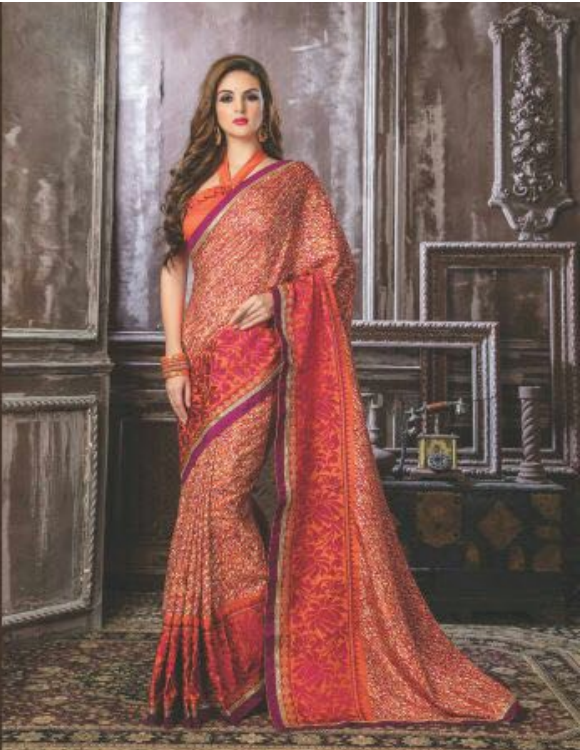

UNSPOKEN

PREMIUM
COLLECTION

SUCHI 34011

TEXTILE DEAL