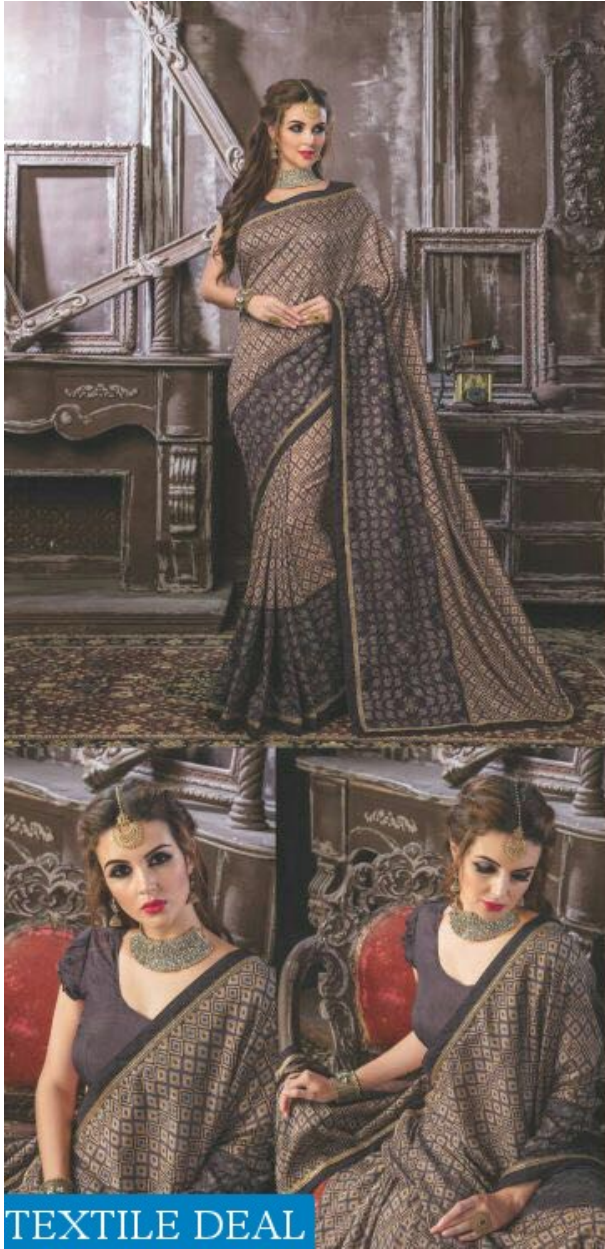

SUCHI

TEXTILE DEAL

TEXTILE DEAL

SUCHI 34002 UNSPOKEN PREMIUM COLLECTION

splendour stunning digital print in the bottom with an exclusive border

SUCHI 34006 UNSPOKEN | PREMIUM COLLECTION
delightful combination of bright and vivid colours with a printed half and an exclusive border

TEXTILE DEAL

SUCHI 34003 UNSPOKEN PREMIUM COLLECTION

Illuminating shimmering bright cotton fabric interspersed with a range of multi colour

TEXTILE DEAL

SUCHI

SUCHI 34002

SUCHI 34003

SUCHI 34004

TRANSPARENT ENCHANTING COMBINATION OF TWO COLOUR MATCH WITH A THICK BORDER

PREMIUM COLLECTION
UNSPOKEN

SUCHI 34009

TEXTILE DEAL

SUCHI 34007 UNSPOKEN PREMIUM COLLECTION

encour stunning digital print in the bottom with an exclusive border