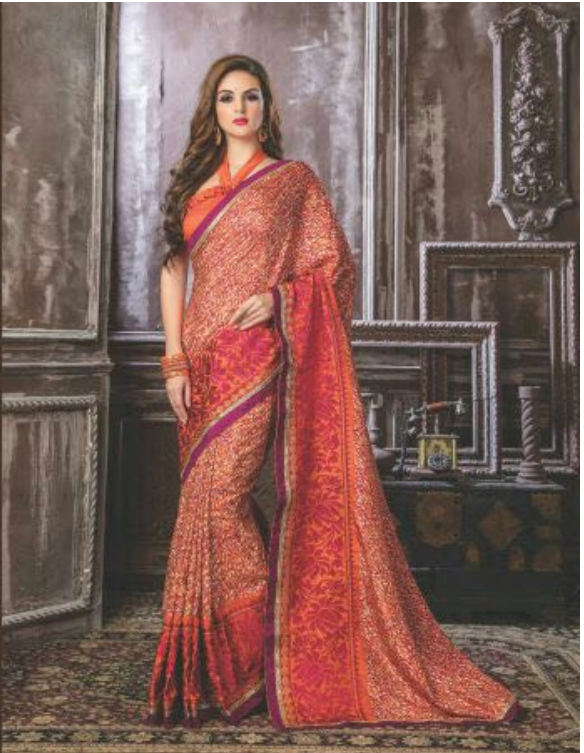

UNSPOKEN PREMIUM COLLECTION

Grocefull style enchanting combination of orange and golden with sparkling

SUCHI 34011

TEXTILE DEAL