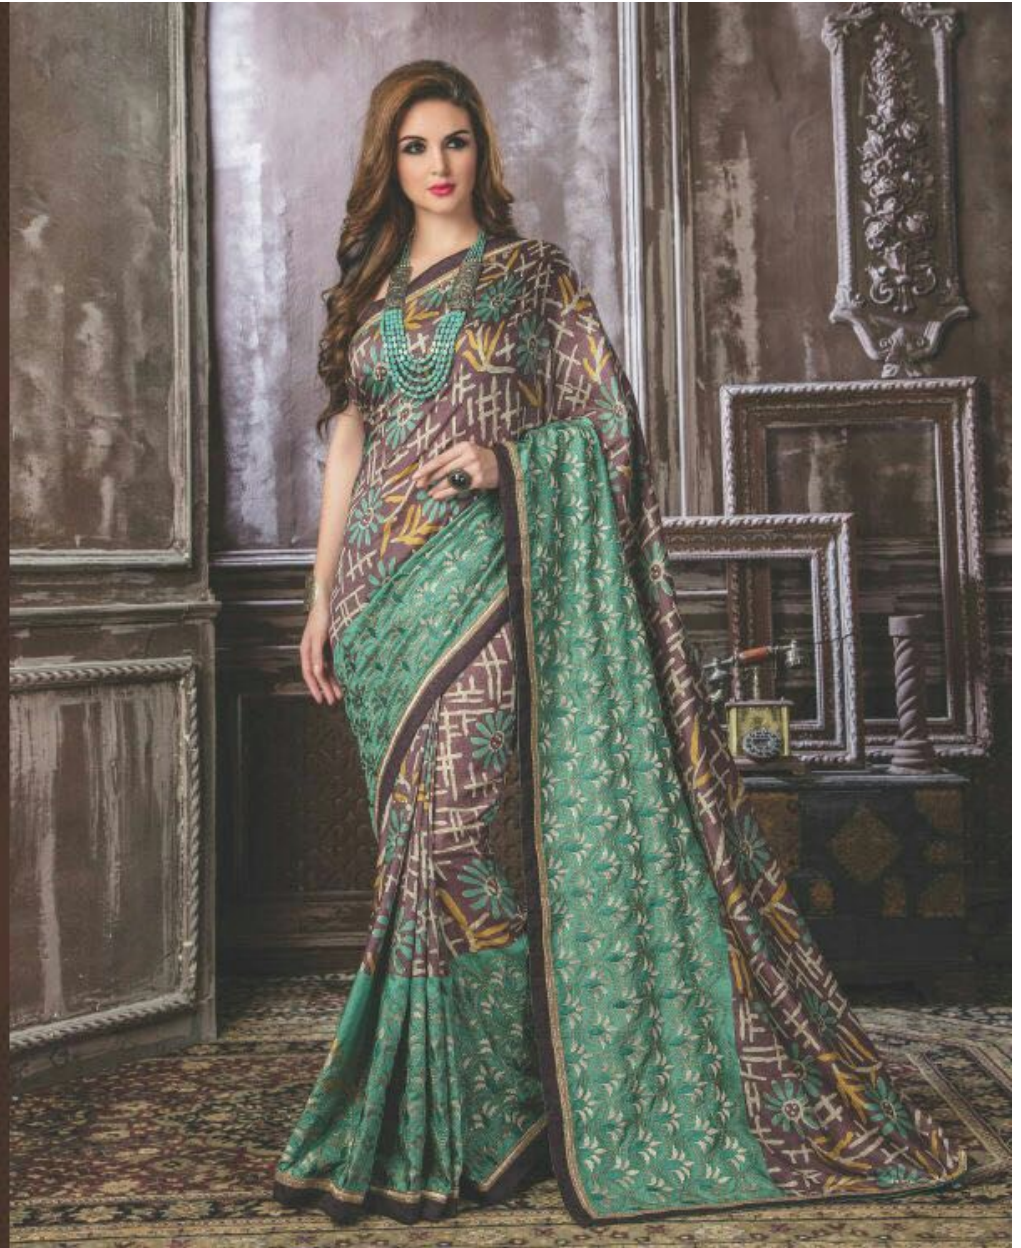

SUCHI

TEXTILE DEAL

TEXTILE DEAL

SUCHI 34002 UNSPOKEN PREMIUM COLLECTION

splendour stunning digital print in the bottom with an exclusive border

SUCHI 34006 UNSPOKEN | PREMIUM COLLECTION
delightful combination of bright and vivid colours with a printed half and an exclusive border

TEXTILE DEAL

SUCHI 34003 UNSPOKEN PREMIUM COLLECTION

Illuminating shimmering bright cotton fabric interspersed with a range of multi colour

TEXTILE DEAL

SUCHI

SUCHI 34002

SUCHI 34003

SUCHI 34004