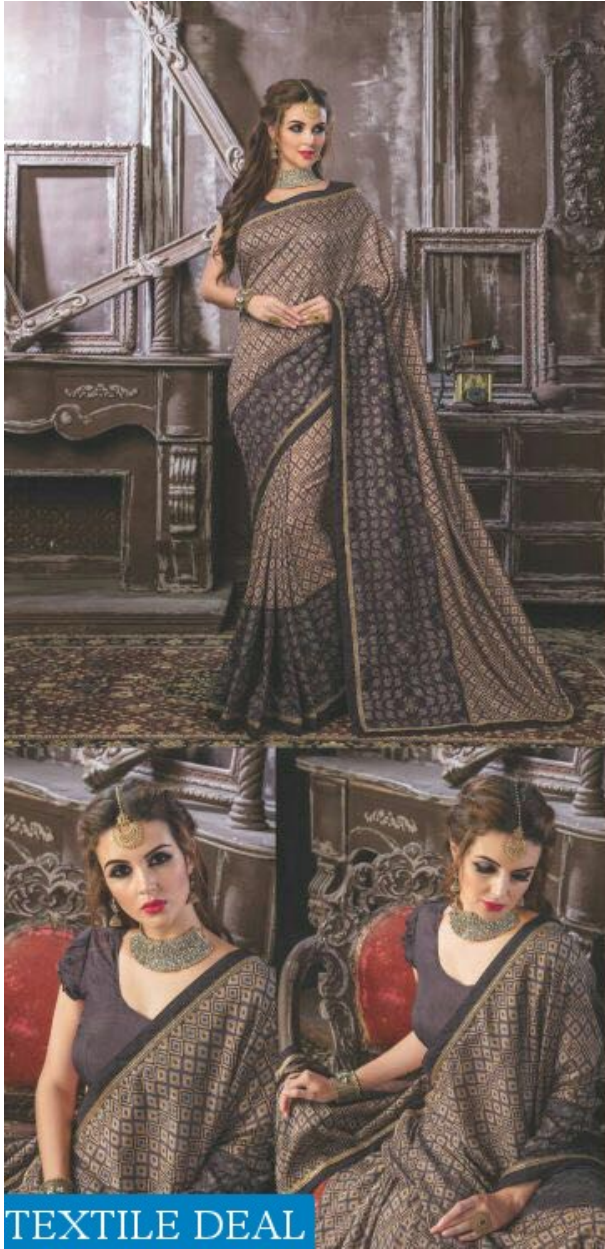

SUCHI

TEXTILE DEAL

TEXTILE DEAL

SUCHI 34002 UNSPOKEN PREMIUM COLLECTION

splendour stunning digital print in the bottom with an exclusive border

SUCHI 34006 UNSPOKEN PREMIUM COLLECTION

delightful combination of bright and vivid colours with a printed half and an exclusive border

TEXTILE DEAL

SUCHI 34003 UNSPOKEN PREMIUM COLLECTION

Illuminating shimmering bright cotton fabric interspersed with a range of multi colour

TEXTILE DEAL

SUCHI

SUCHI 34002

SUCHI 34003

SUCHI 34004

TRANSPARENT ENCHANTING COMBINATION OF PALE COLOUR MATCH WITH A DARK BORDER

PREMIUM COLLECTION

UNSPOKEN

SUCHI 34009

TEXTILE DEAL

SUCHI 34007 UNSPOKEN PREMIUM COLLECTION

encour stunning digital print in the bottom with an exclusive border