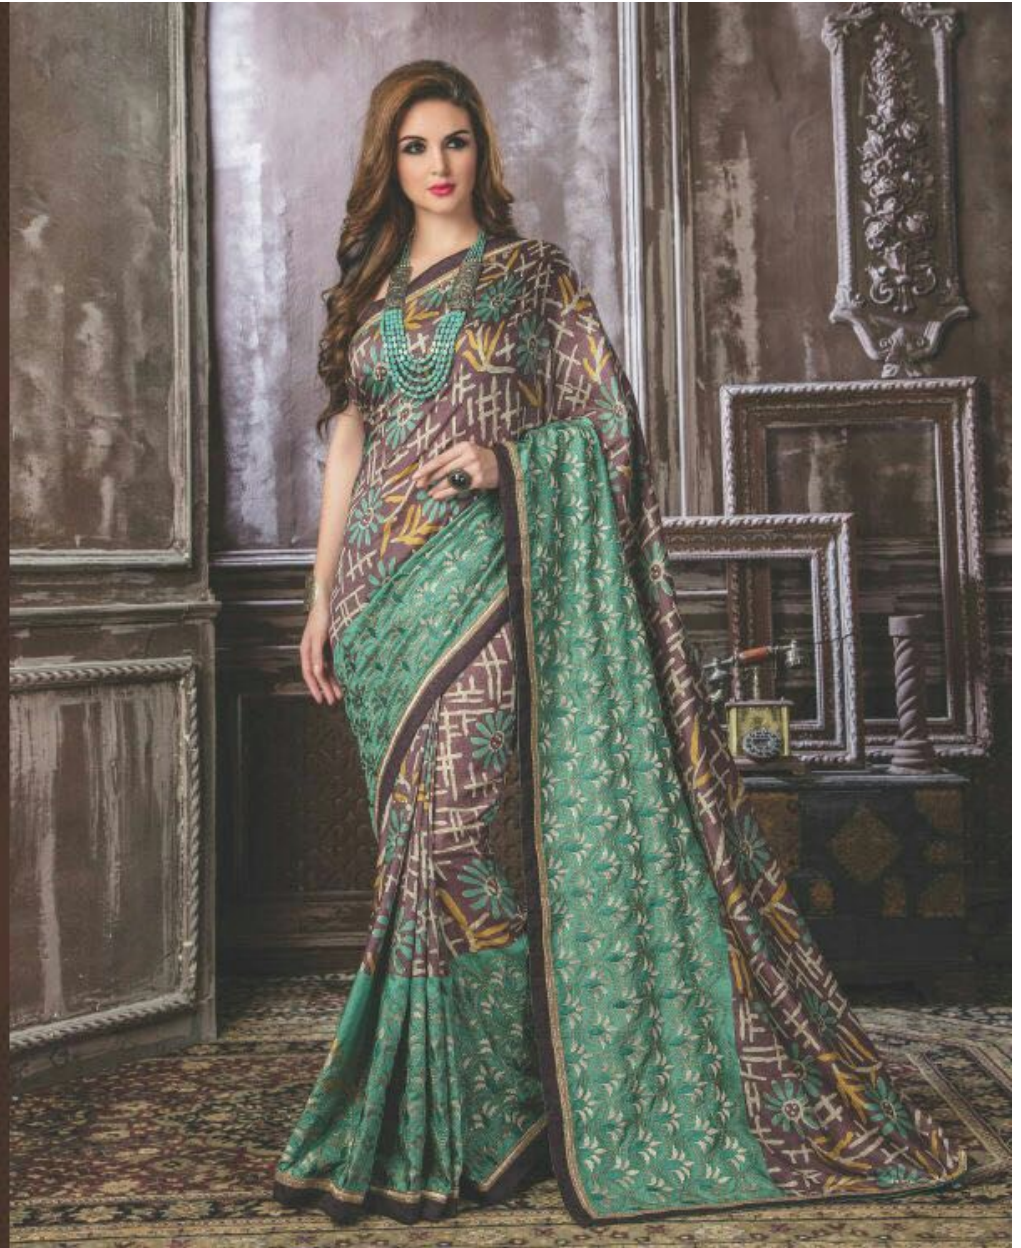

SUCHI

TEXTILE DEAL

TEXTILE DEAL

SUCHI 34002 UNSPOKEN PREMIUM COLLECTION

splendour stunning digital print in the bottom with an exclusive border

SUCHI 34006 UNSPOKEN PREMIUM COLLECTION

delightful combination of bright and vivid colours with a printed half and an exclusive border

TEXTILE DEAL

SUCHI 34003 UNSPOKEN PREMIUM COLLECTION

Illuminating shimmering bright cotton fabric interspersed with a range of multi colour

TEXTILE DEAL

SUCHI

SUCHI 34002

SUCHI 34003

SUCHI 34004

TRANSPARENT ENCHANTING COMBINATION OF PALE COLOUR MATCH WITH A DARK BORDER

PREMIUM COLLECTION

UNSPOKEN

SUCHI 34009

TEXTILE DEAL

SUCHI 34007 UNSPOKEN PREMIUM COLLECTION

encour stunning digital print in the bottom with an exclusive border