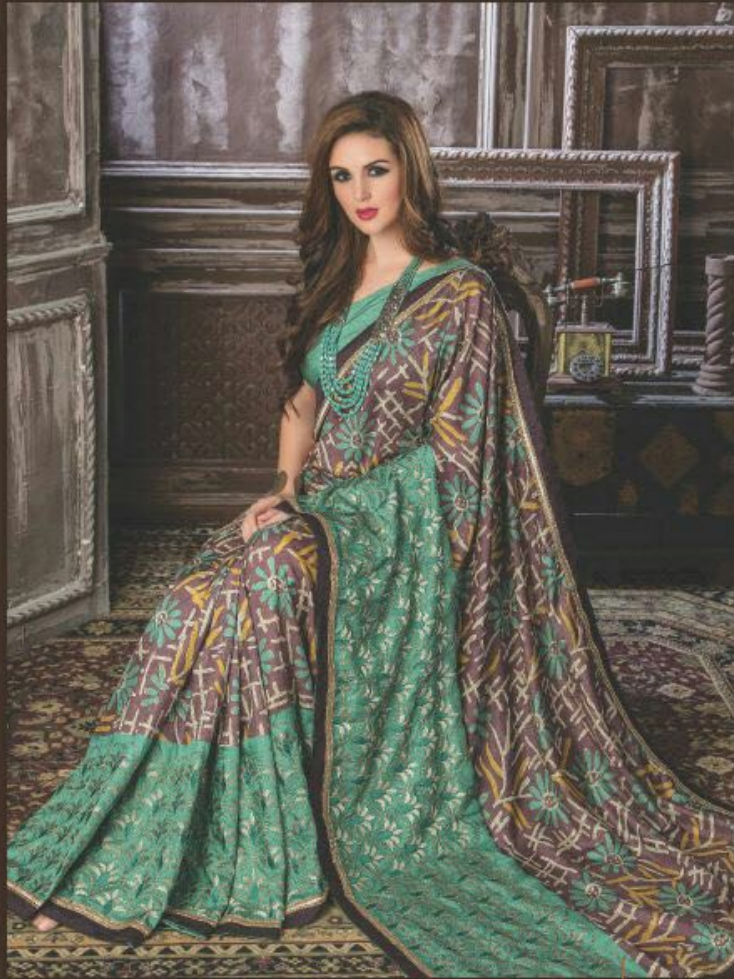

SUCHI

TEXTILE DEAL

TEXTILE DEAL

SUCHI 34002 UNSPOKEN PREMIUM COLLECTION

splendour stunning digital print in the bottom with an exclusive border

SUCHI 34006 UNSPOKEN PREMIUM COLLECTION

delightful combination of bright and vivid colours with a printed half and an exclusive border

TEXTILE DEAL

SUCHI 34003 UNSPOKEN PREMIUM COLLECTION

Illuminating shimmering bright cotton fabric interspersed with a range of multi colour

TEXTILE DEAL

SUCHI

SUCHI 34002

SUCHI 34003

SUCHI 34004

TRANSPARENT ENCHANTING COMBINATION OF PALE COLOUR MATCH WITH A DARK BORDER

PREMIUM COLLECTION

UNSPOKEN

SUCHI 34009

TEXTILE DEAL

SUCHI 34007 UNSPOKEN PREMIUM COLLECTION

encour stunning digital print in the bottom with an exclusive border