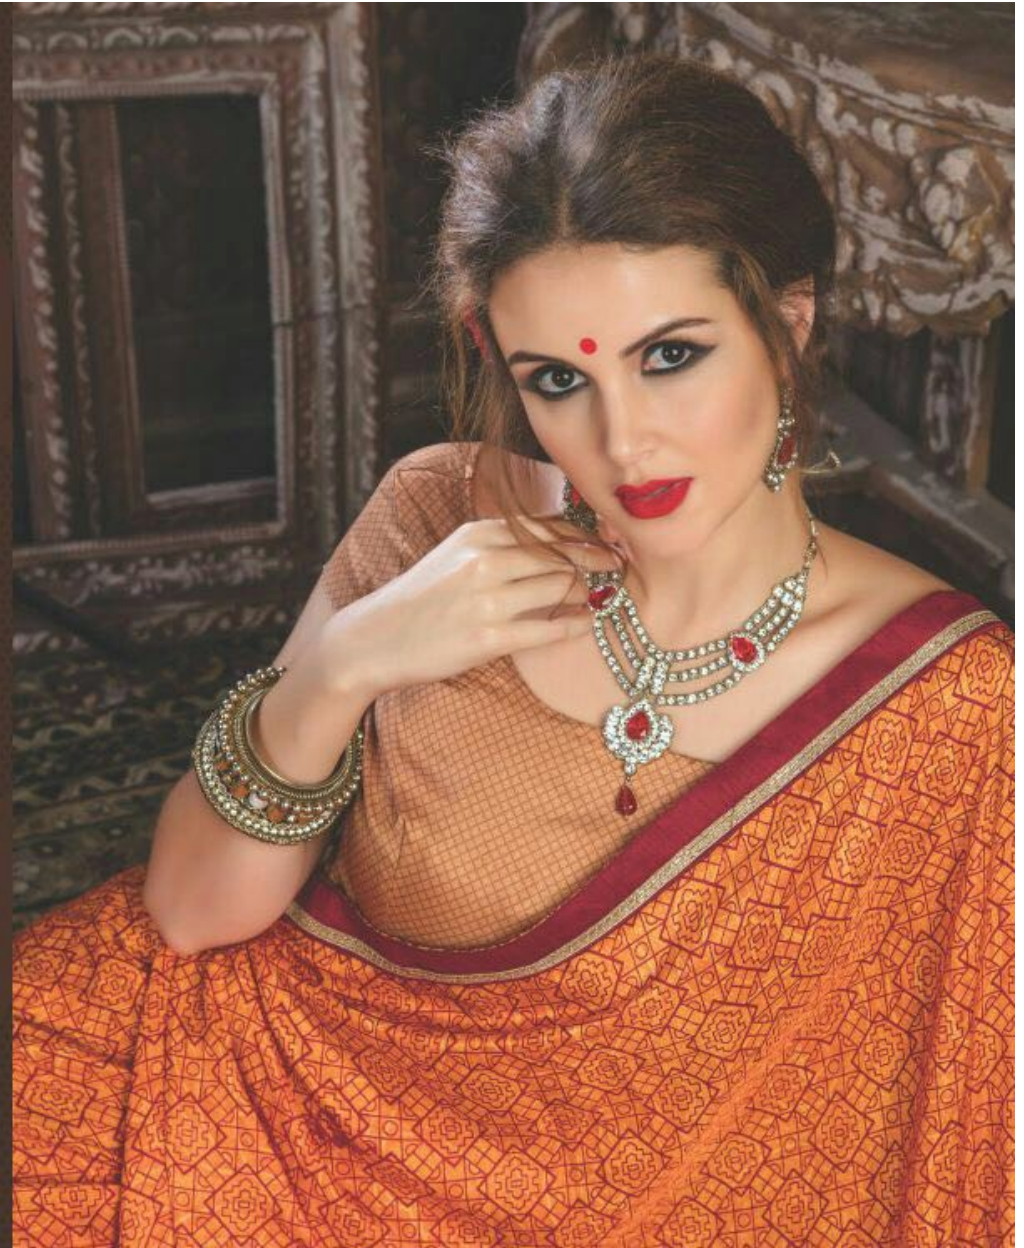

TEXTILE DEAL