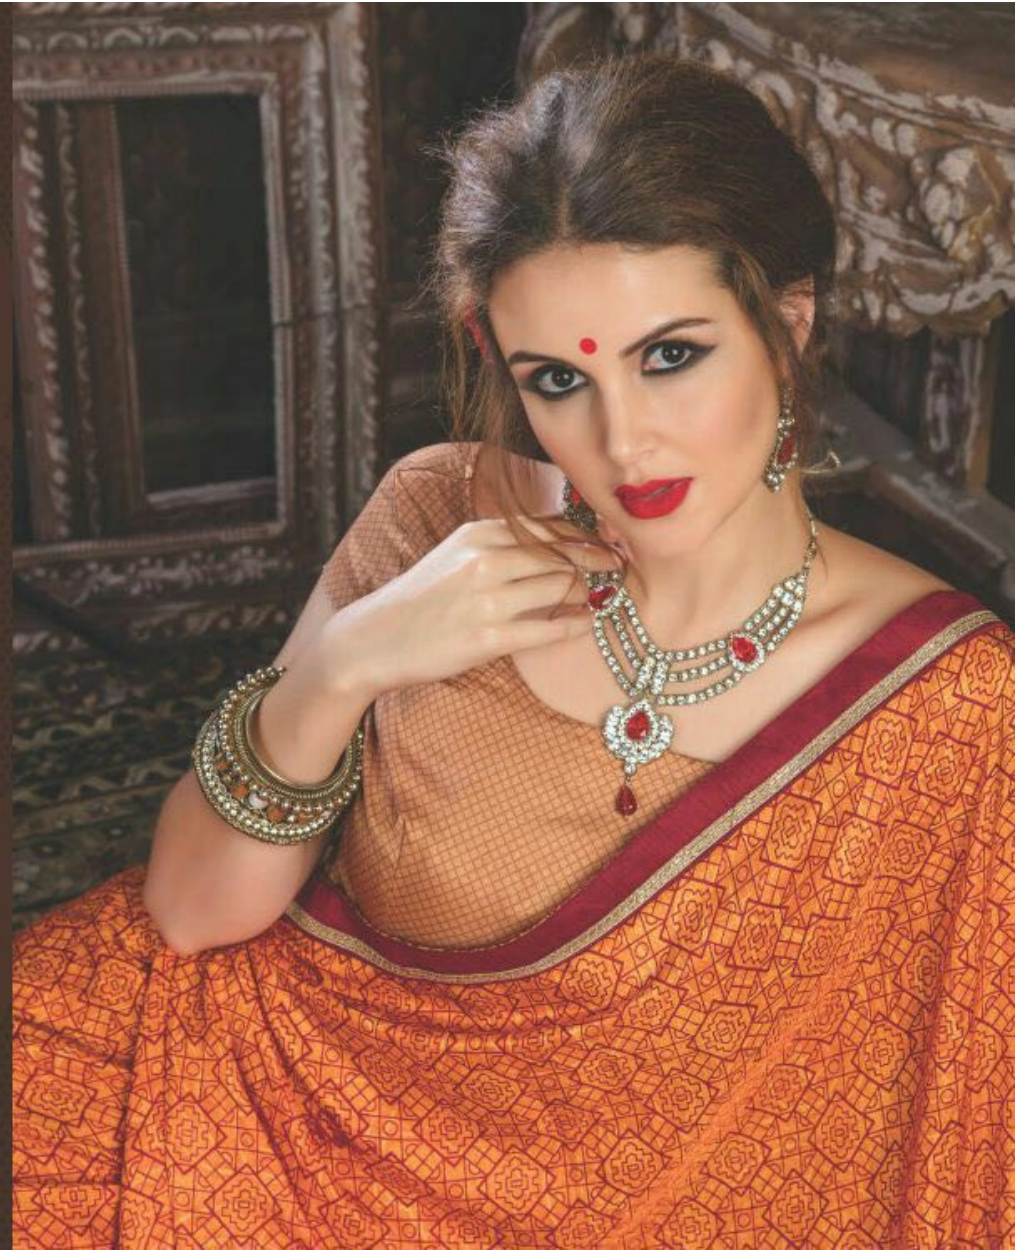

TEXTILE DEAL