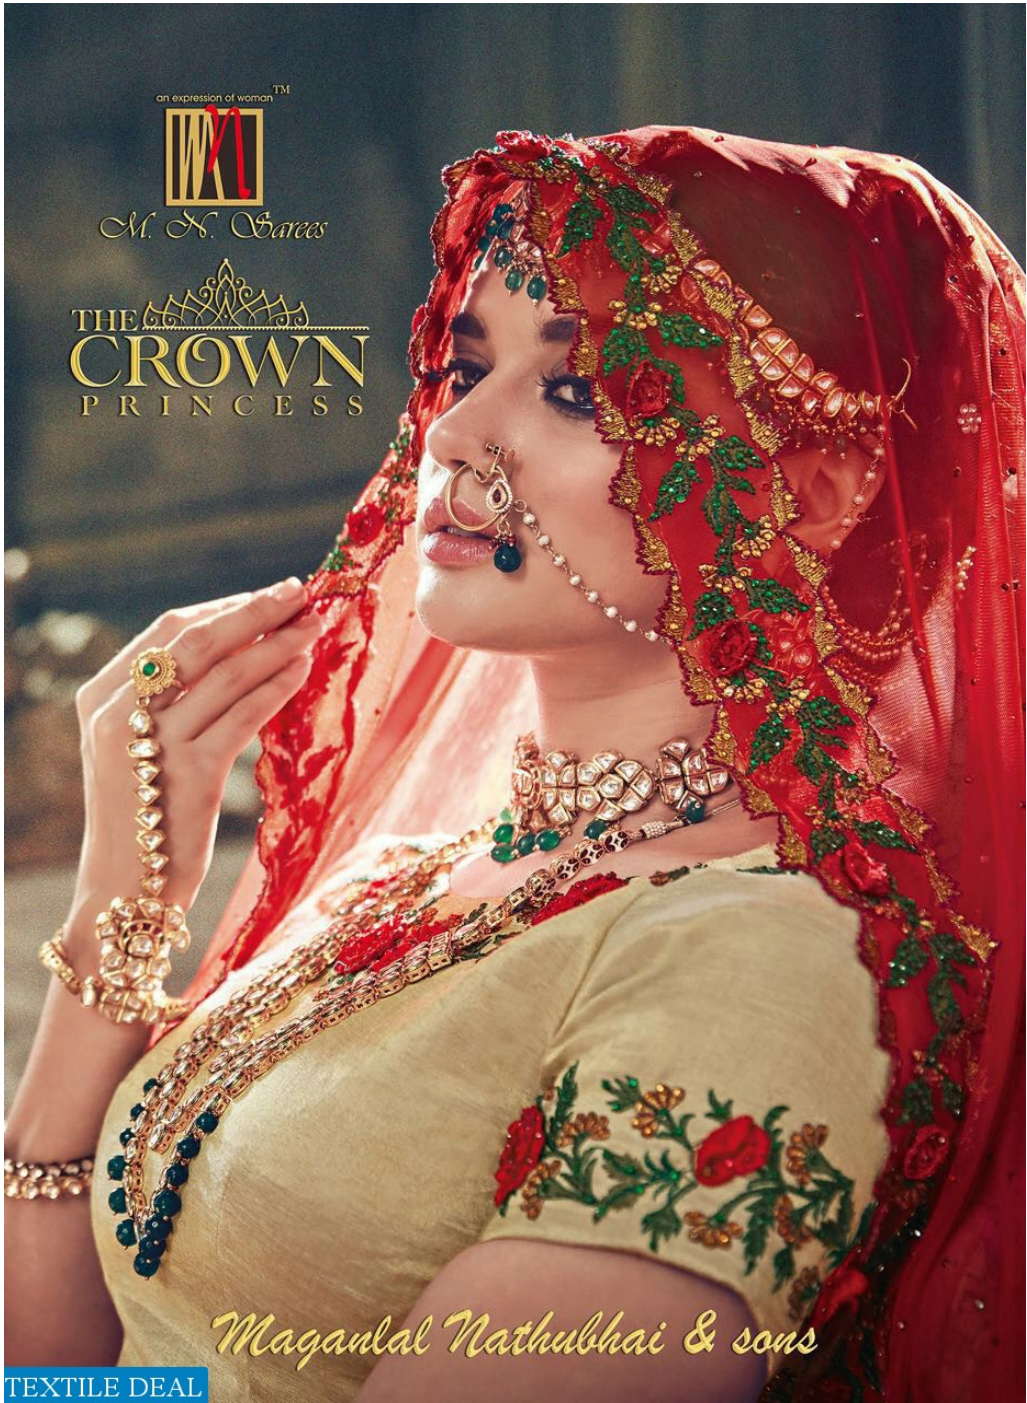

an expression of woman™

M. N. Sarees

THE
CROWN
PRINCESS

Maganlal Nathubhai & sons

TEXTILE DEAL

TEXTILE DEAL

4007

FASHION IS ARCHITECTURE. IT IS A MATTER OF PROPORTIONS.

an expression of woman™

M. N. Sarves

MESMERISE
EVERYONE
4012

TEXTILE DEAL

EVENING FASHIONS HAVE TO BE FABULOUS.DON'T BE JUST BETTER...BE THE BEST

4012

M. N. Sarees

TEXTILE DEAL