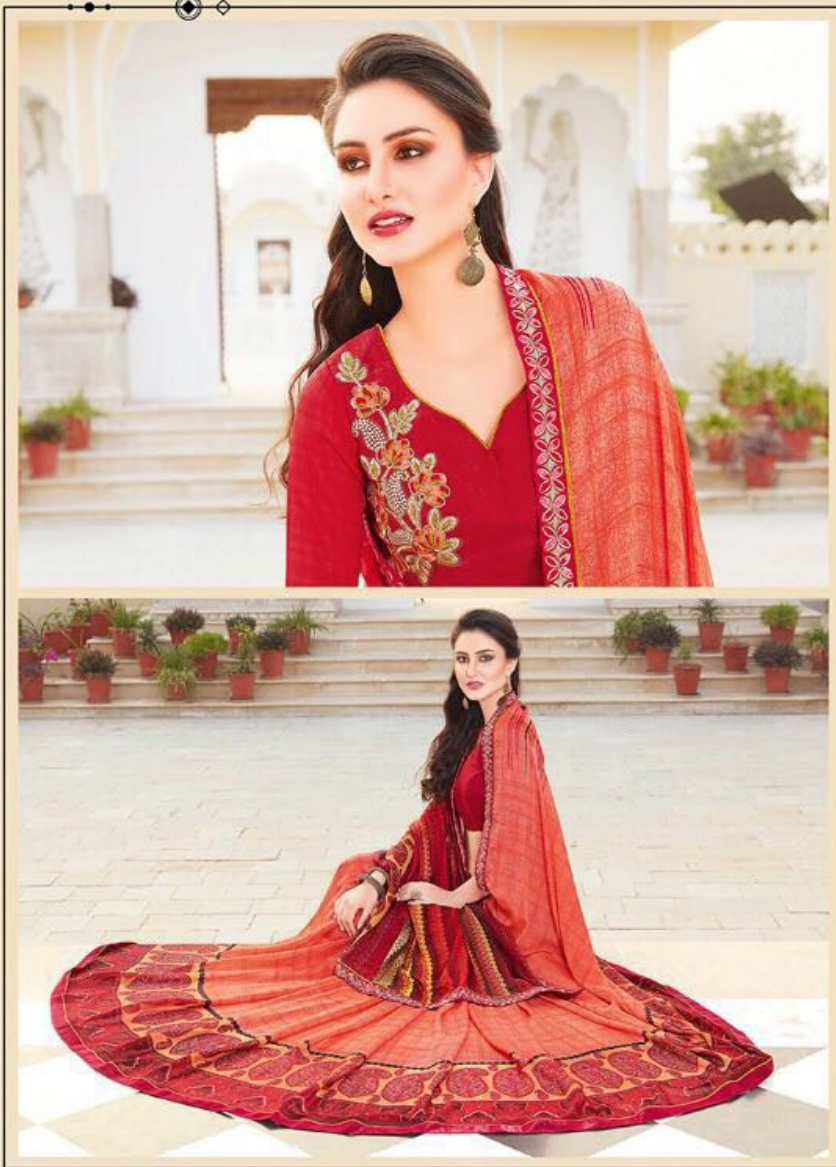

D-9209

TEXTILE DEAL