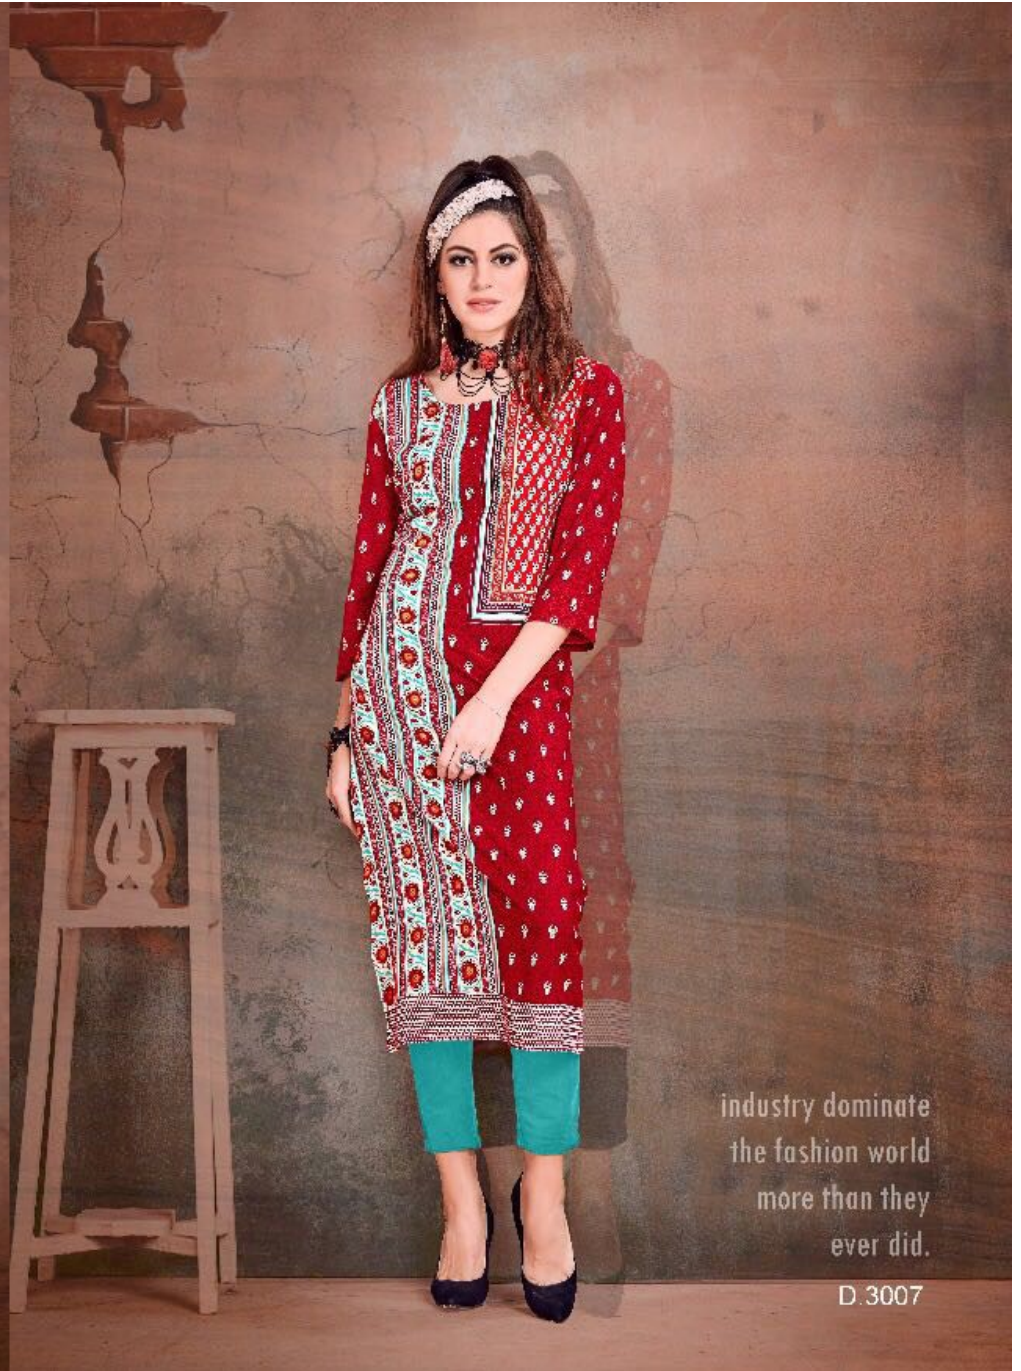

industry dominate
the fashion world
more than they
ever did.

D. 3007