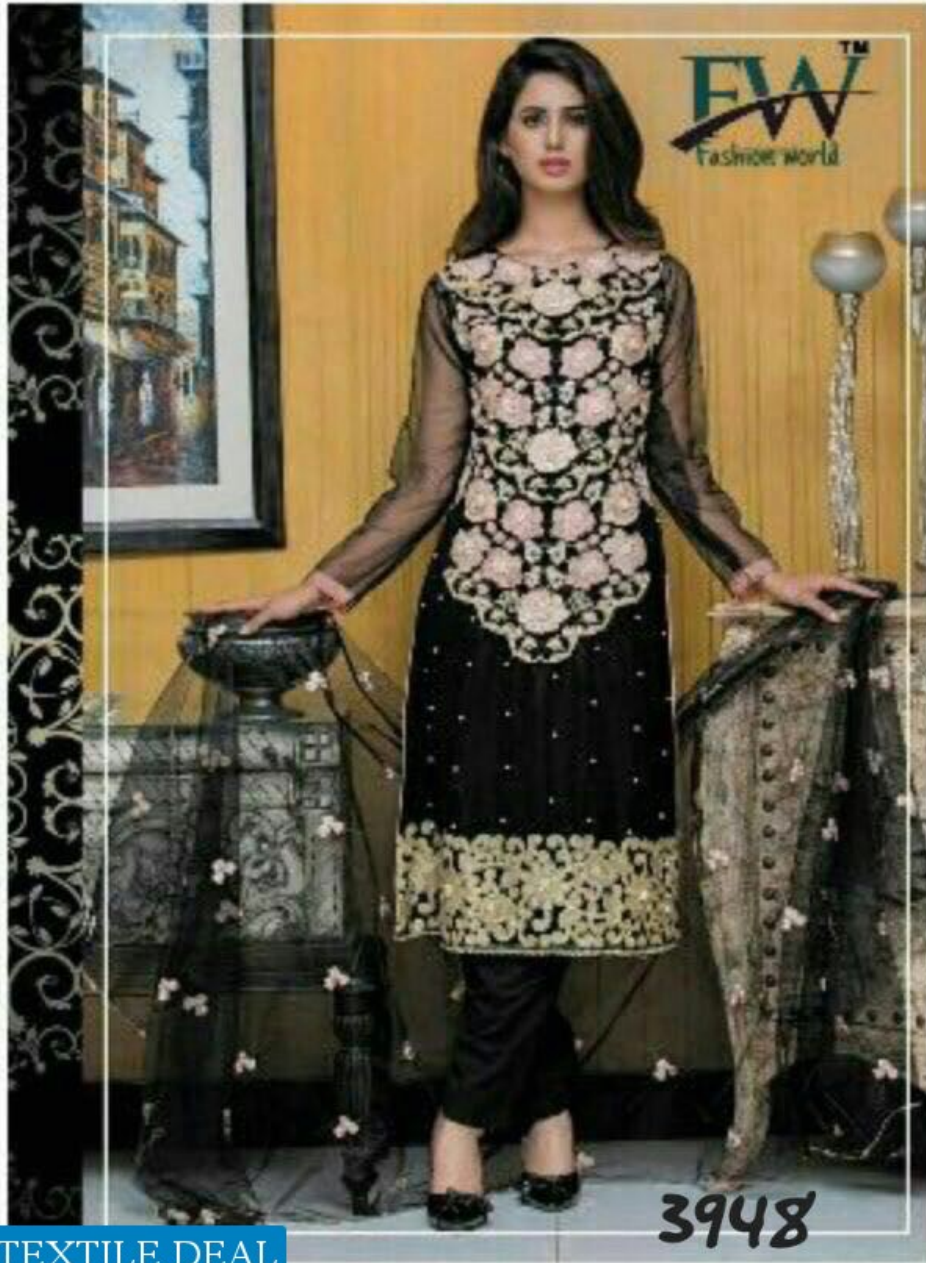

FWTM
Fashion World

TEXTILE DEAL

IM-6110-B

TEXTILE DEAL

TEXTILE DEAL

TEXTILE DEAL

Black Collection

3936

FW

3948

3949

3947

TEXTILE DEAL

A woman with long dark hair is sitting on a dark wooden bench. She is wearing a black saree with a floral pattern in shades of pink and white. The background features a wall with a gold and black floral pattern on the left and a light-colored wall with a decorative shelf on the right. The shelf holds a silver vase, a glass bowl, and a dark vase. The text 'BLACK IS ELEGANT' is overlaid on the image in a large, black, serif font. The 'FW Fashion World' logo is visible on the shelf.