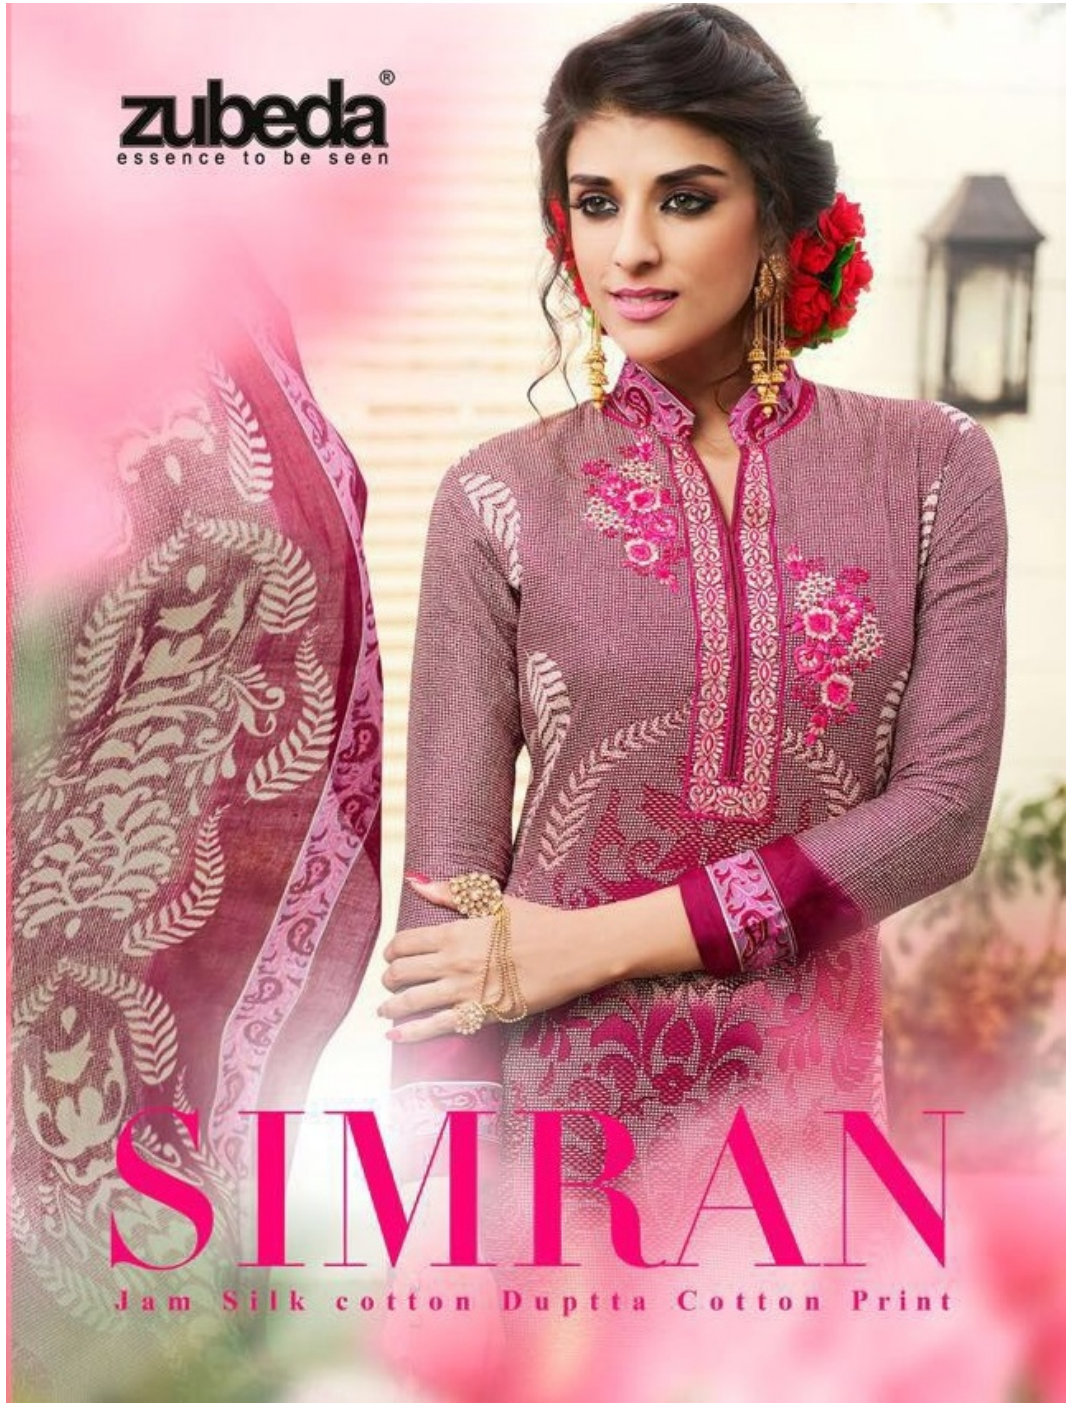

**zubeda**<sup>®</sup>  
essence to be seen

# SIMRAN

Jam Silk cotton Dupatta Cotton Print

zubeda  
essence to be seen

dno.601-A