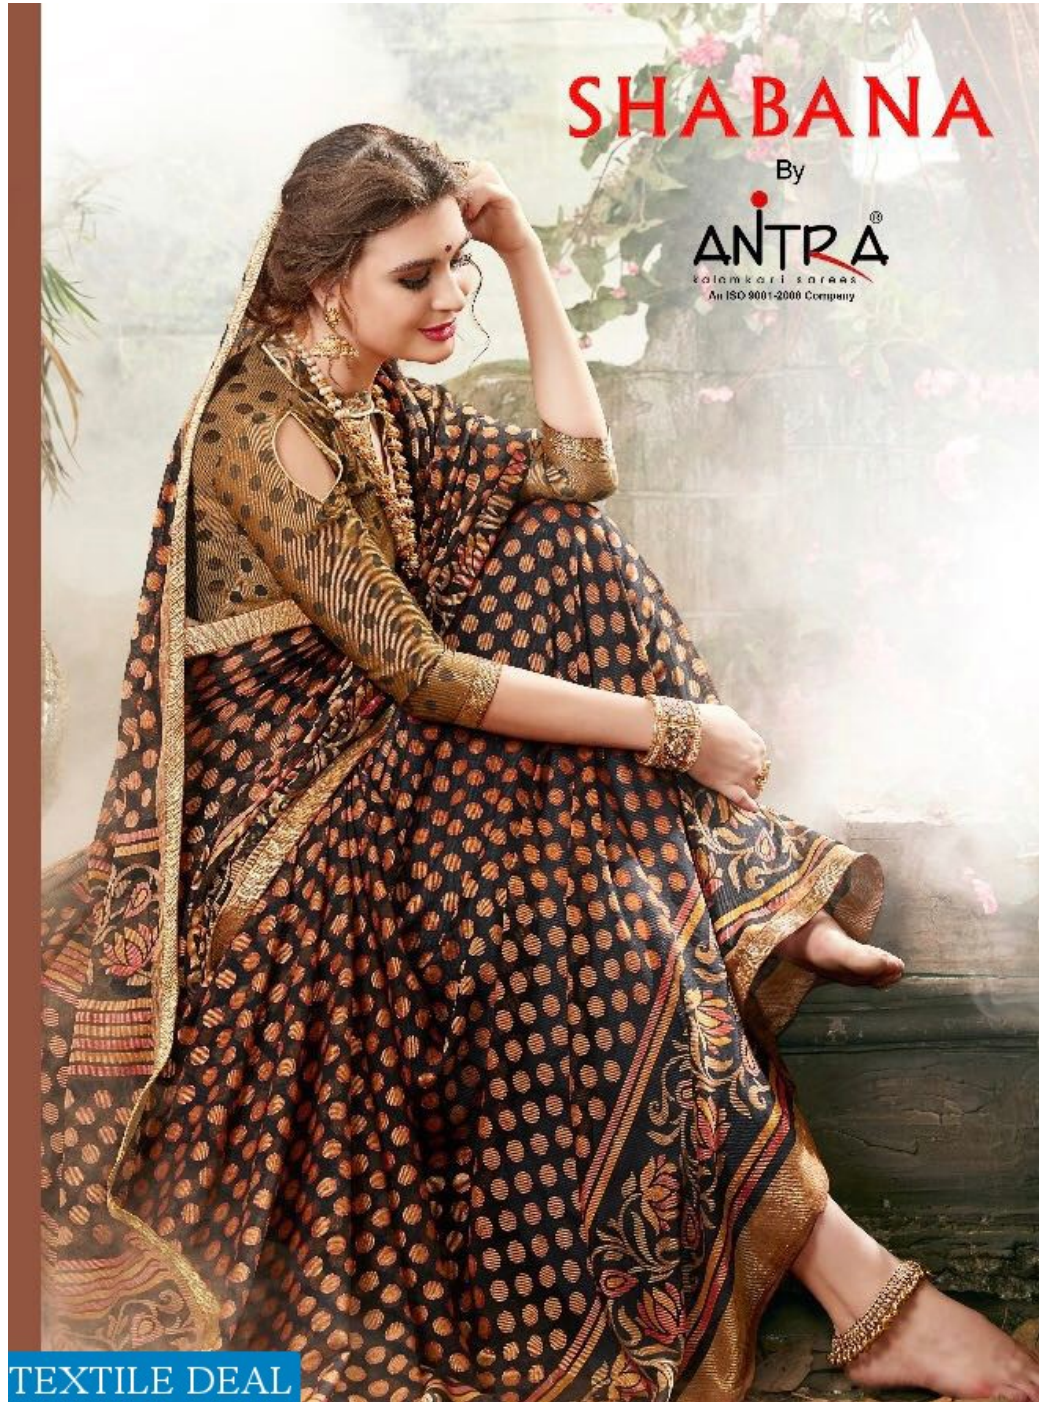

SHABANA

By

ANTRA[®]
Kalamkari sarees
An ISO 9001-2008 Company

TEXTILE DEAL

50321

50322

50323

50324