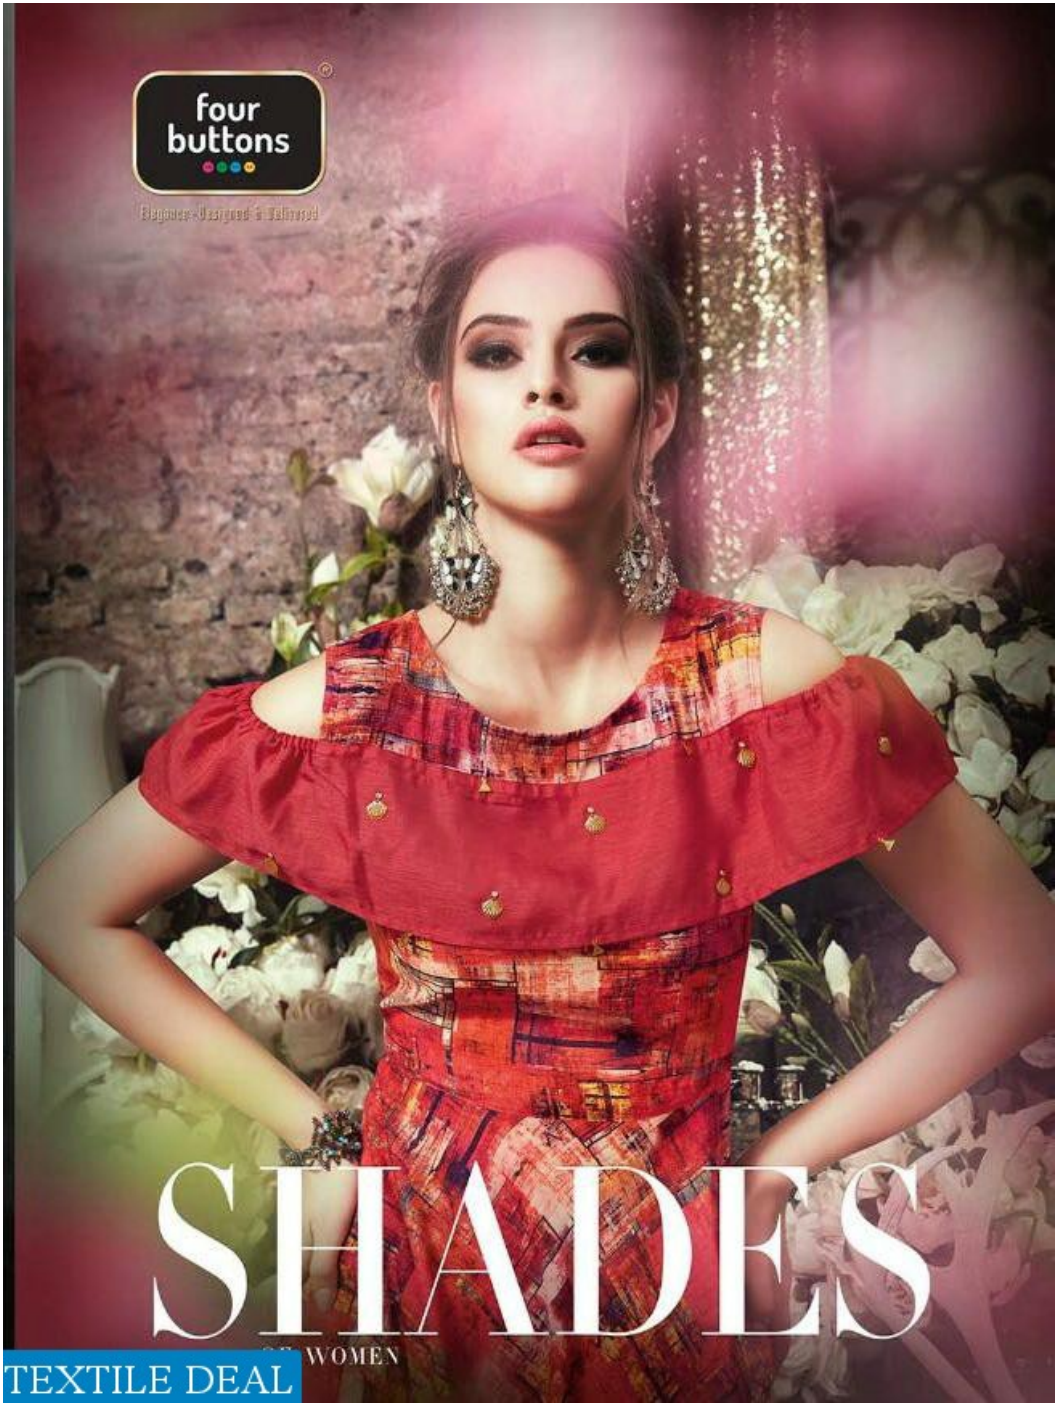

# SHADES

TEXTILE DEAL WOMEN

four  
buttons

Elegance - Designed & Delivered

THE LIFESTYLE ISSUE

TEXTILE DEAL

A

CREATING THE NEW DEFINITION OF  
ALLURE. EXQUISITE EMBROIDERIES BLENDING  
INTO NEUTRAL SHADE DEPICTS SURREAL  
ILLUSTRATION OF ELEGANCE.