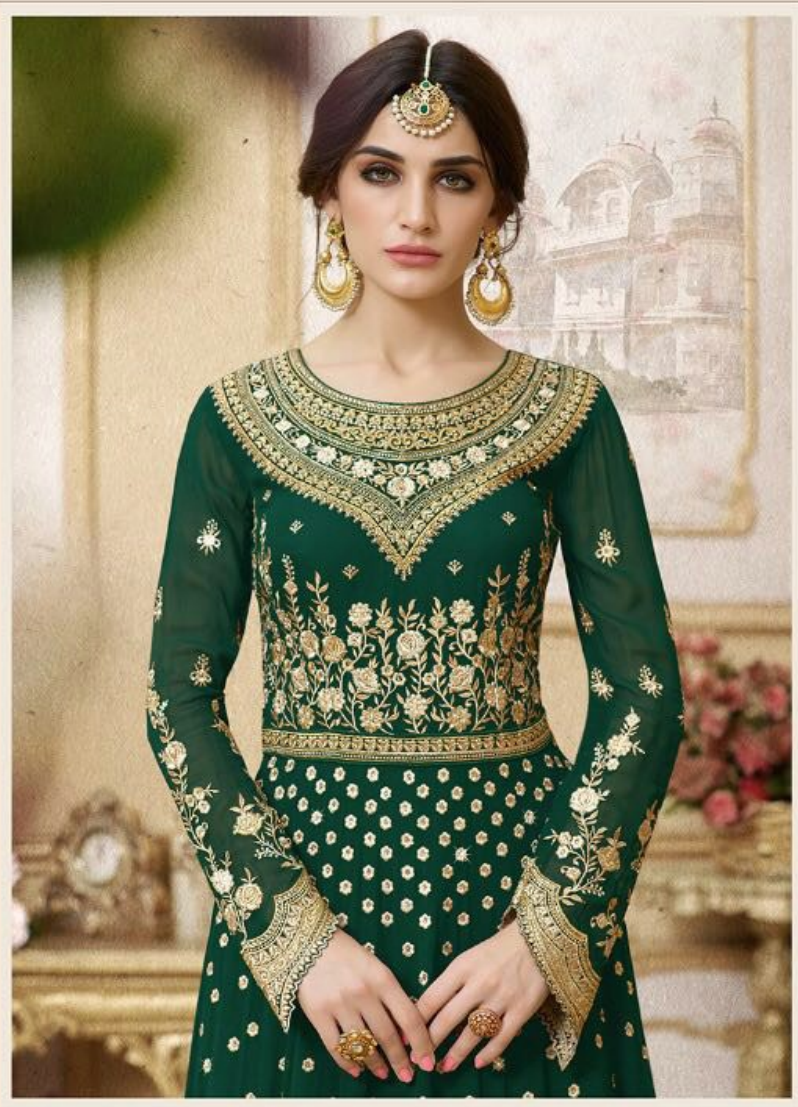

**zubeda**<sup>®</sup>  
essence to be seen

ANTRA

Z-701

Z-702

Z-703

Z-704

**zubeda**<sup>®</sup>  
essence to be seen

*Most Stunning Beauty*

THIS SEASON SORTMENT BRING YOUR WARDROBE 100 CLOSE TO GREAT LOOKING COLOURS AND FANTASTIC PATTERNS...

TEXTILE DEAL

zubeda®  
essence to be seen

Z-7021

TEXTILE DEAL

Z-703

TEXTILE DEAL

Z-703

TEXTILE DEAL

**zubeda**<sup>®</sup>  
essence to be seen

|| Z-701

TEXTILE DEAL

Z-704

**zubeda**<sup>®</sup>  
essence to be seen

TEXTILE DEAL