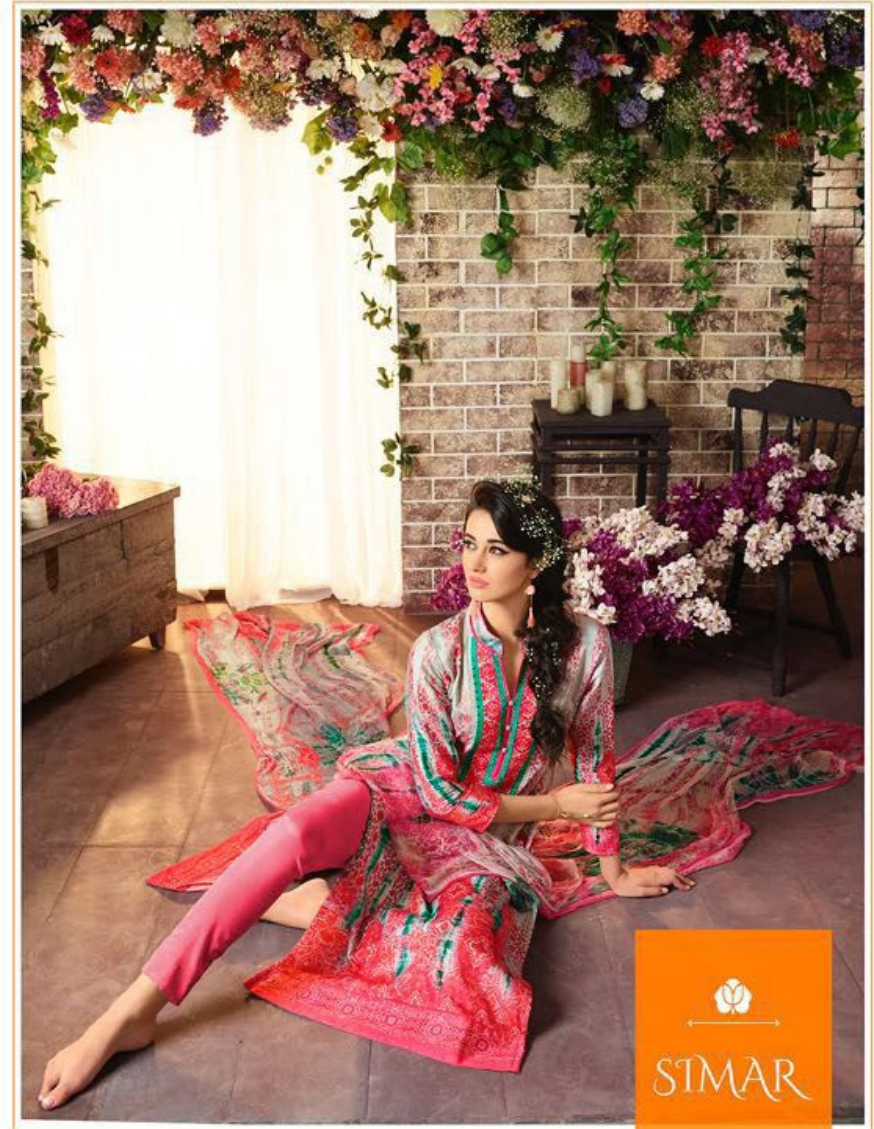

STMAR
~ 9500 ~