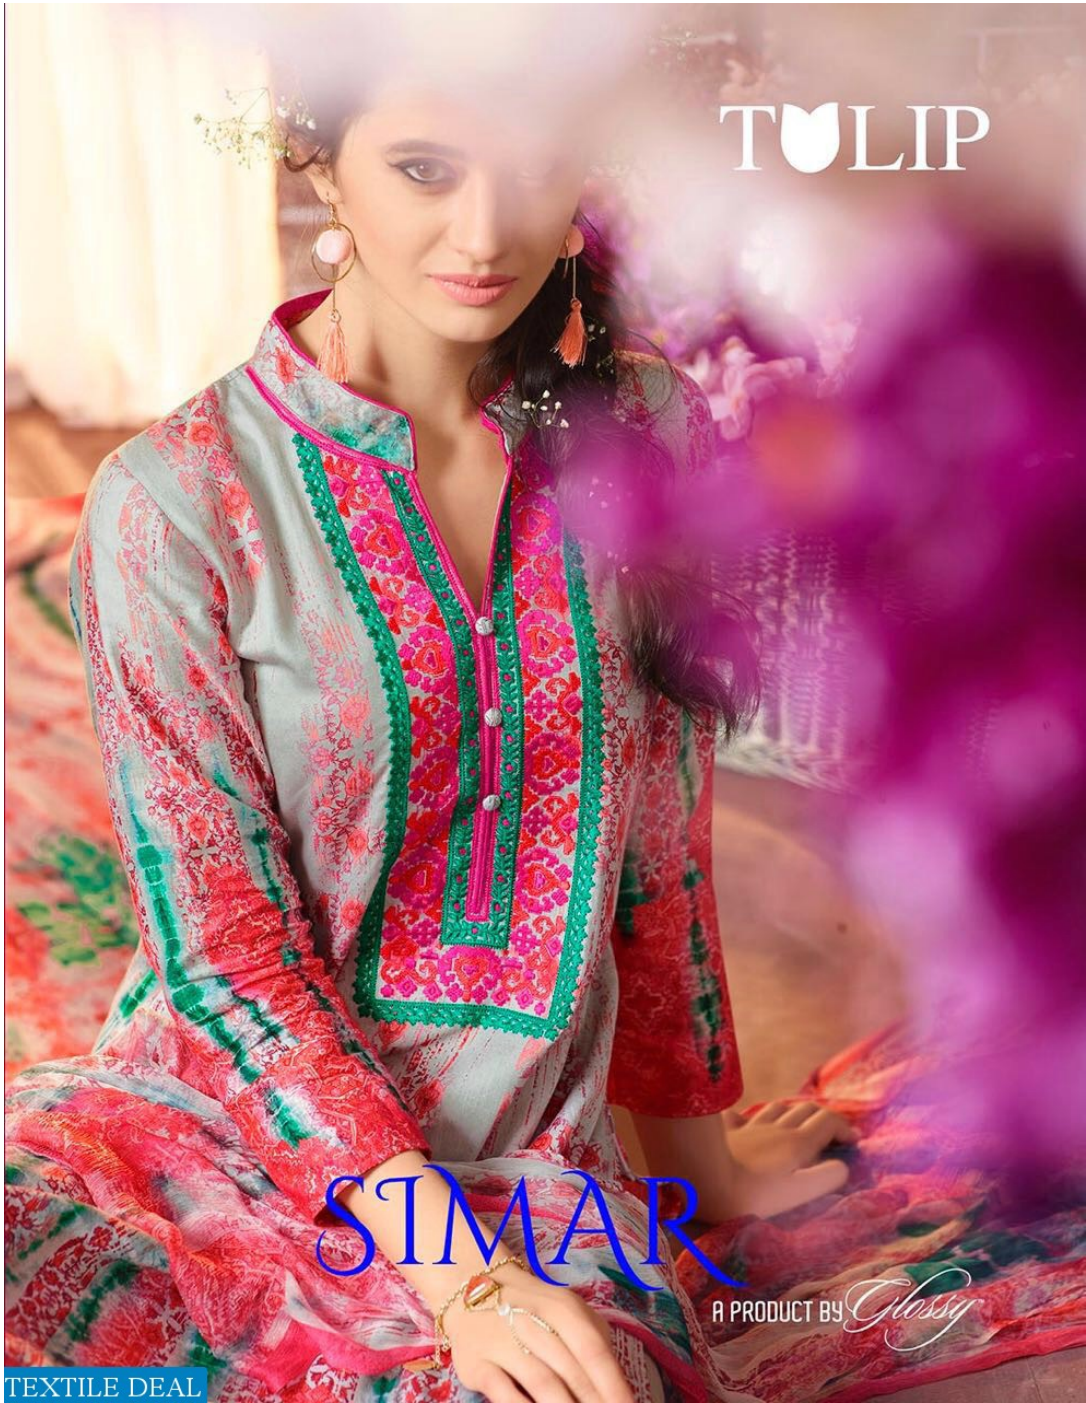

TULIP

SIMAR

A PRODUCT BY *Glossy*

TEXTILE DEAL

TEXTILE DEAL

STMAR
- 9505 -

STMAR
-9507-

TEXTILE DEAL