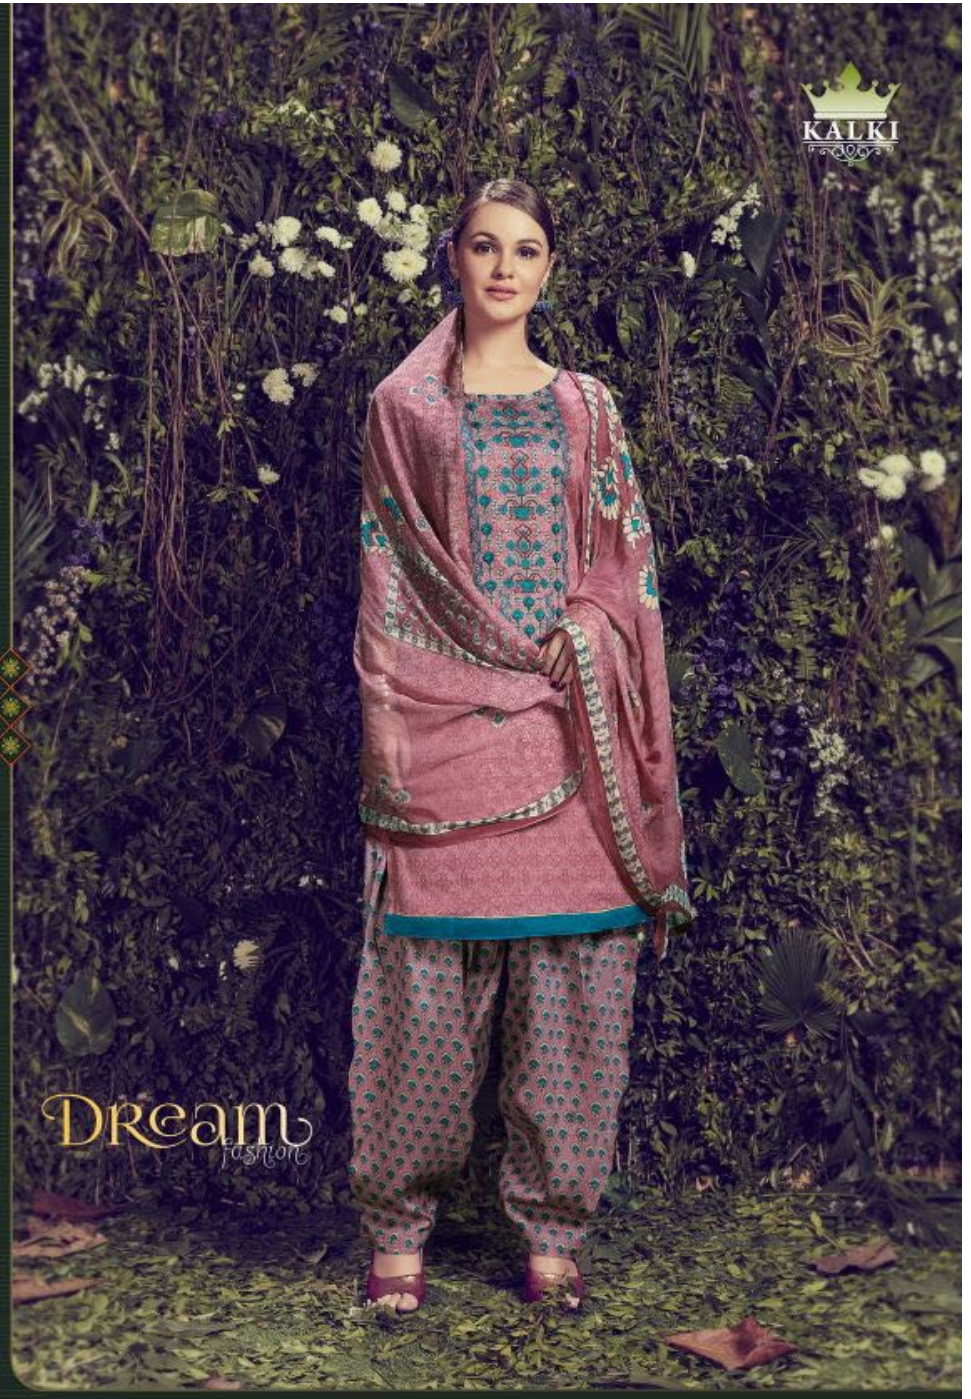

KALKI
fashion

Dream
fashion