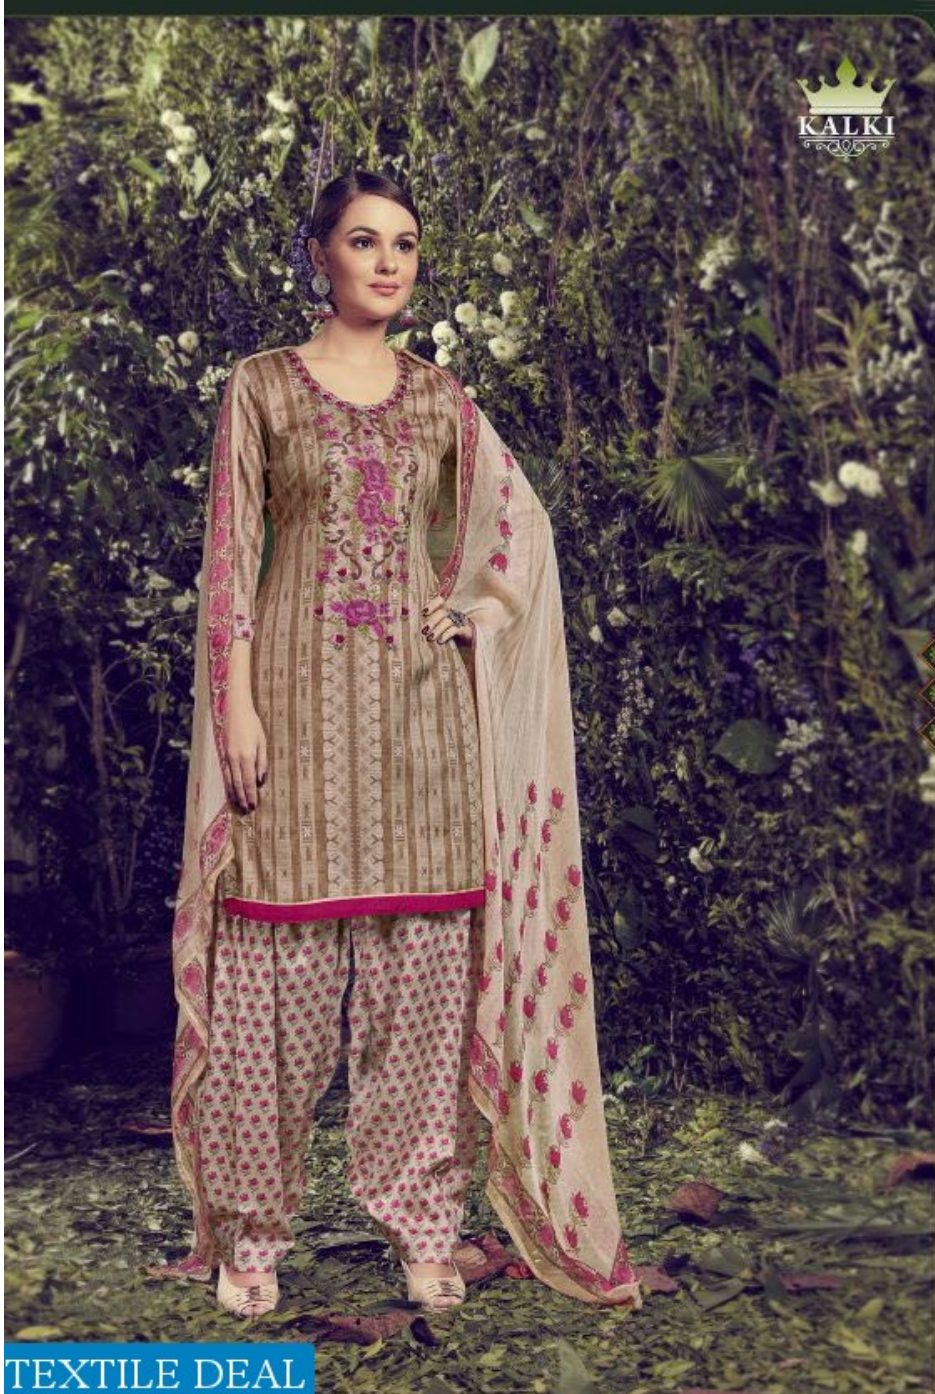

KALKI

آاسما
عاصمہ

Mood
Reflects
TEXTILE DEAL

3004

3008

Royal
Designs

KALKI

TEXTILE DEAL

3012

TEXTILE DEAL

TEXTILE DEAL

Season Trends

3005

5003

Design Perfect

TEXTILE DEAL