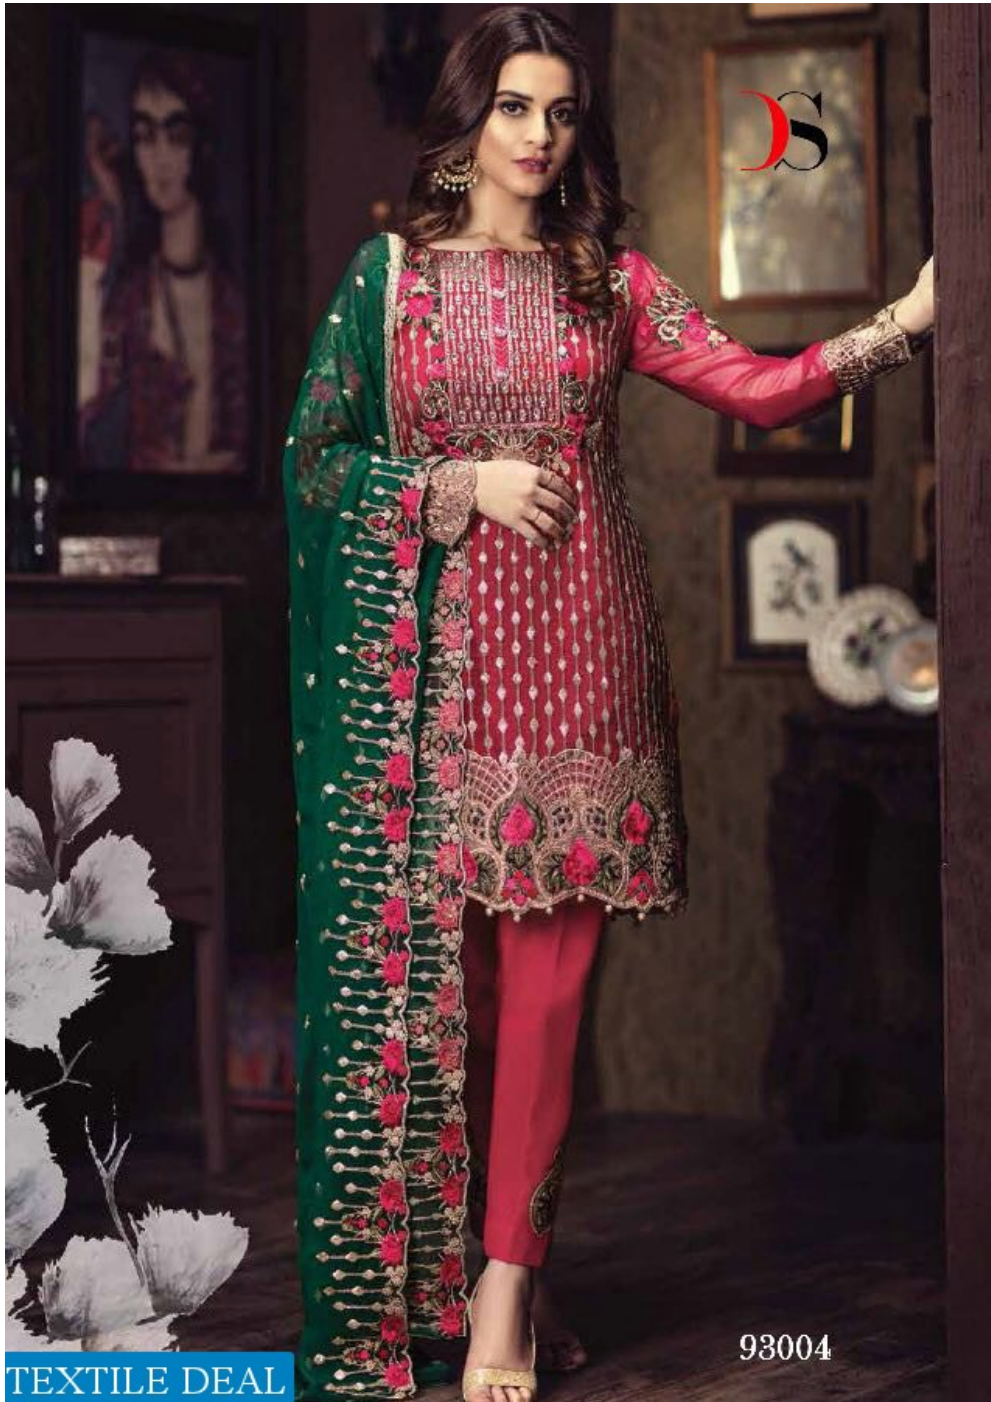

93004

93007

DEEPSY
suits

GULBANO

The
Shadowe
F L E U R

TEXTILE DEAL

93004

TEXTILE DEAL