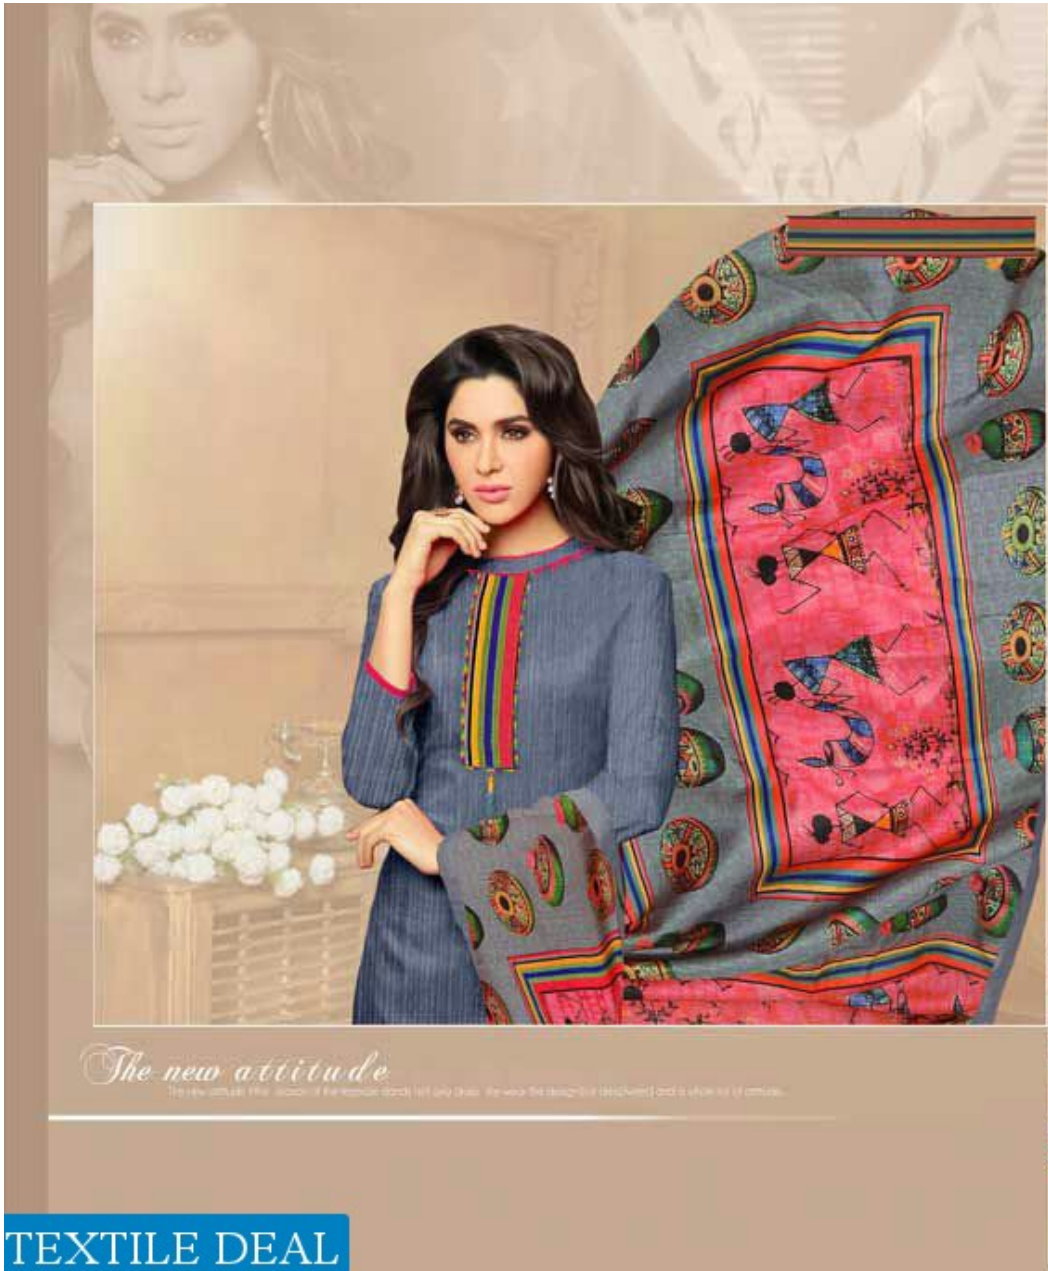

1005

1006

The new attitude
The new attitude that season of fashionable goods will give class. We wear the design that is rich and a whole lot of comfort.

TEXTILE DEAL