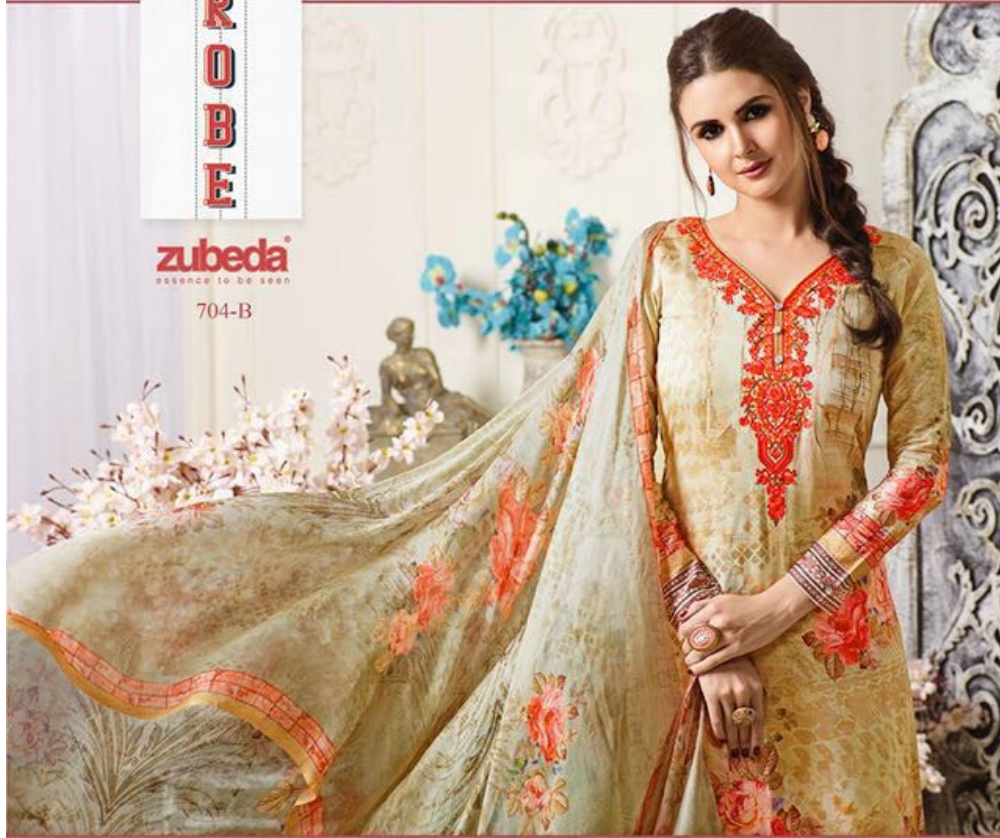

W
A
R
D
R
O
B
E

zubeda
essence to be seen

704-B

TEXTILE DEAL