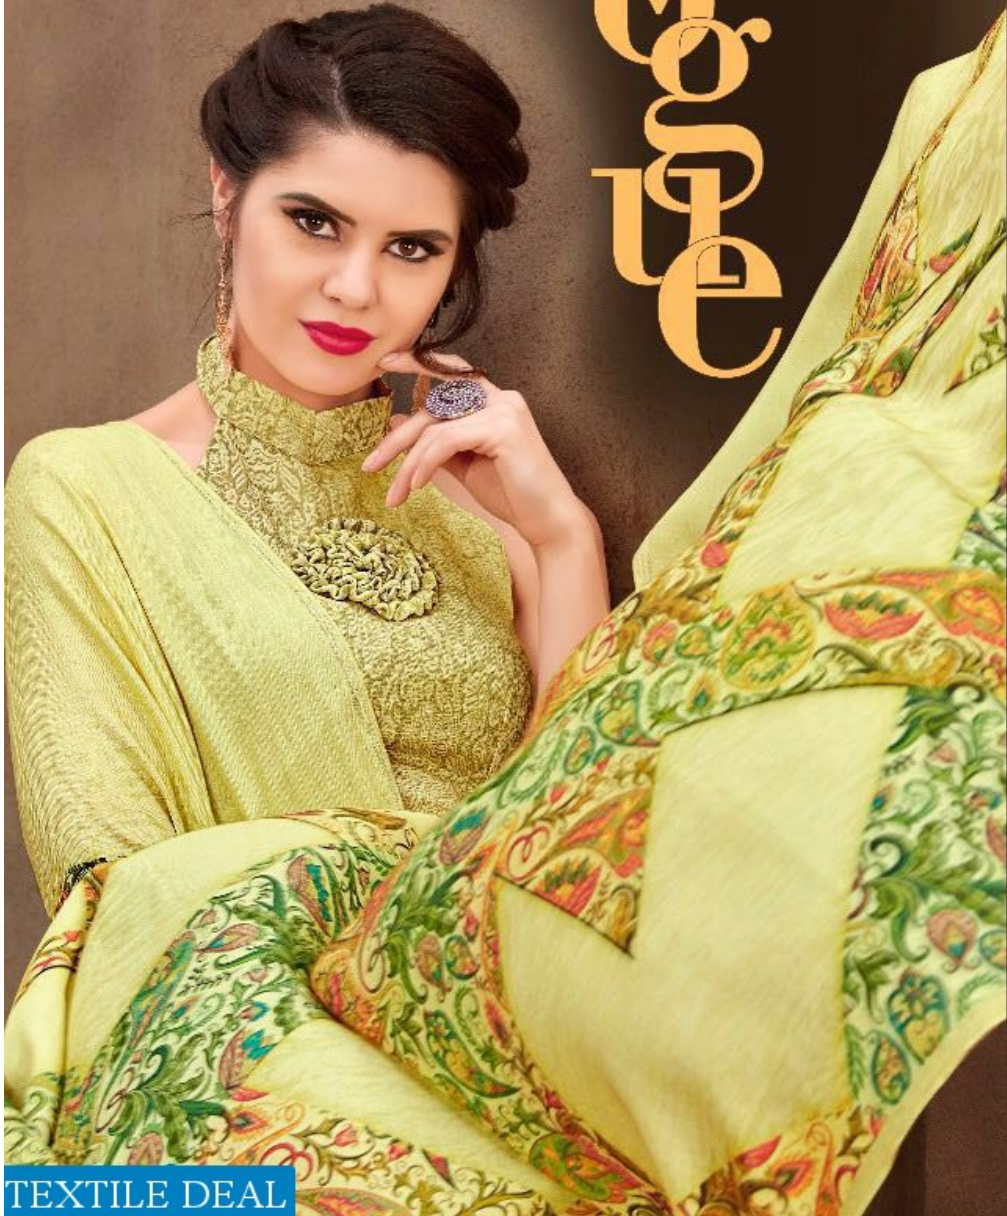

EYEVIEW

VOLUME

TEXTILE DEAL