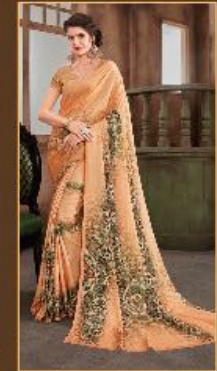

EYEVIEW

VOLUME

TEXTILE DEAL

4308