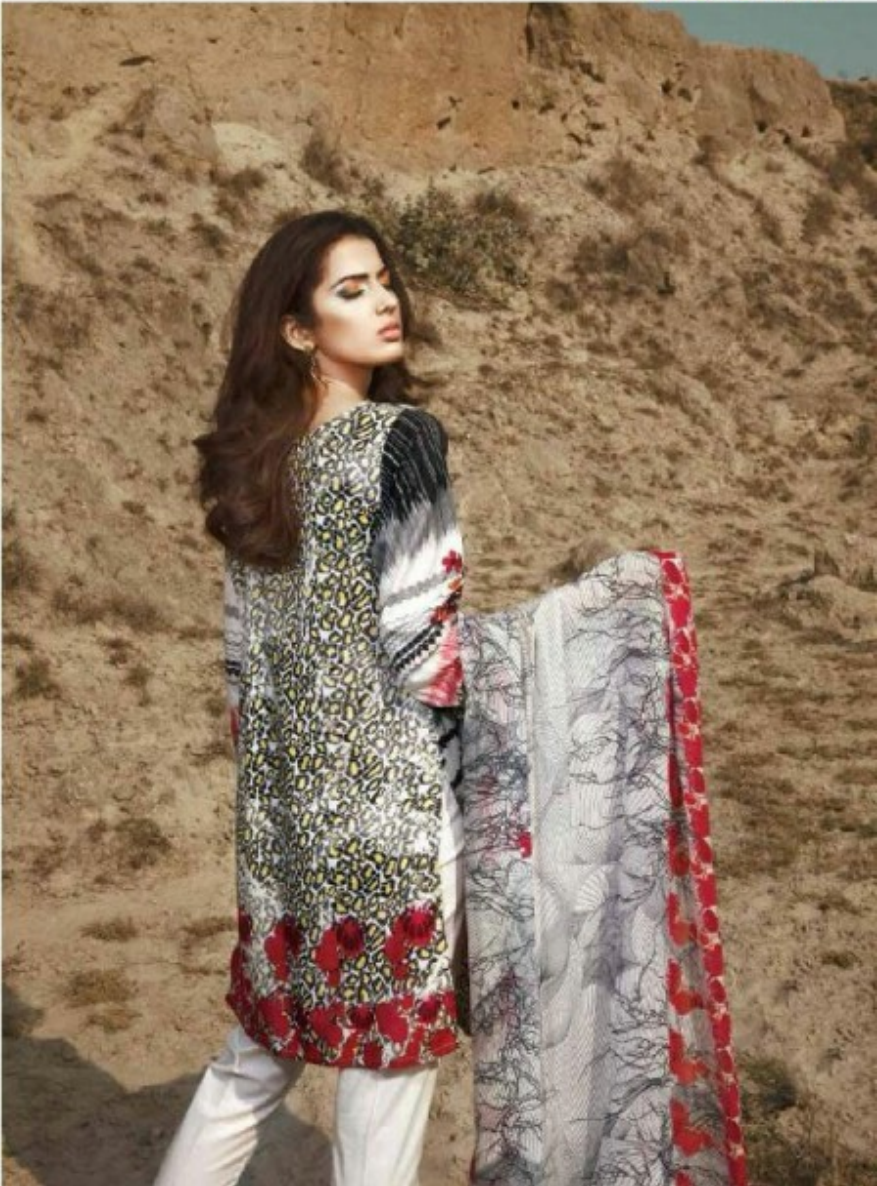

TEXTILE DEAL

RO-01/A

This ensemble is an ode to nature, reflecting the earthy tones blooming with the vivid splashes in bright colors just like the reawakening of the earth in the summers. Flaunt it so that there is never a dull moment when you wear it!

TEXTILE DEAL

RO-01/C

TEXTILE DEAL

RO-03/B

TEXTILE DEAL

the ideal summer day ensemble that you can flaunt when you want to attend semi-formal events on a hot day. This dress gives you the freedom of playing with the accessories or flaunting the "less is more" look.

RO-03/A

TEXTILE DEAL

RO-02/C

RO-02/B

Explore your fashion prowess with this vibrant dress that has all the right elements combined in all the right ratios required for composing the ideal summer dress. This irresistible dress is a must-have for the season.

TEXTILE DEAL

RO-04/A

from symmetric patterns to florals to stripes to the retro tribal mark; this dress is a beautiful composition drenched with fusion of all the goodness from the fashion industry and the trends it has to offer in the upcoming season.