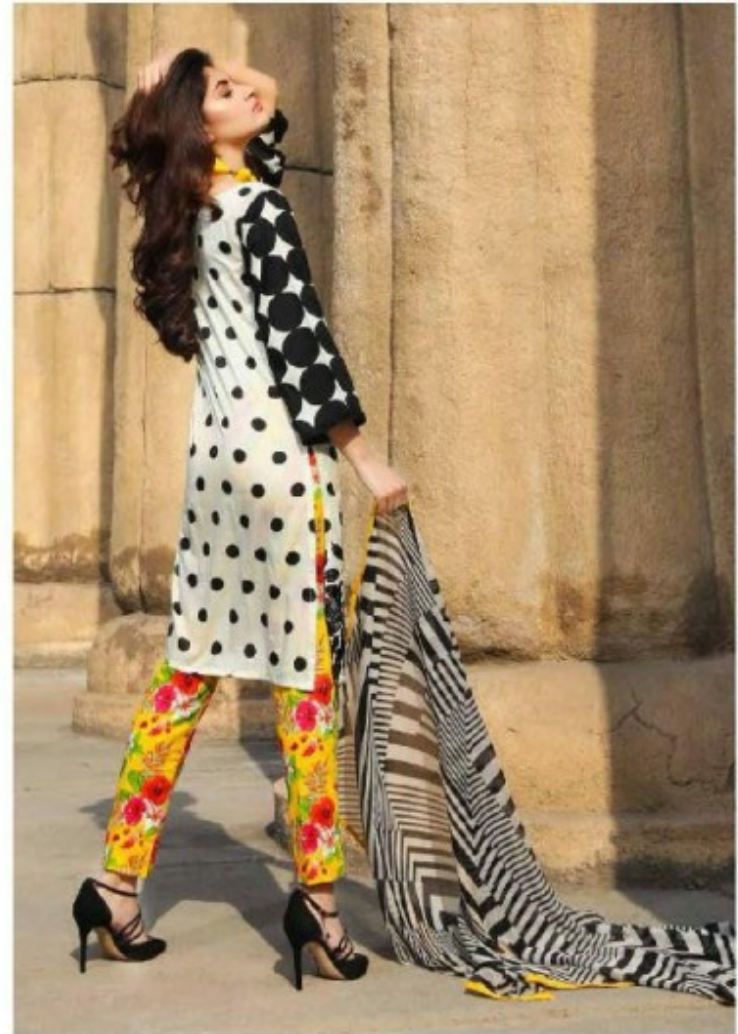

this dress adds a twist to the monochromes by adding the gilded tones to it in the right proportion which speaks of our skills and control over the art of styling that a few can match. Make sure you get this dress before it runs out of stock.