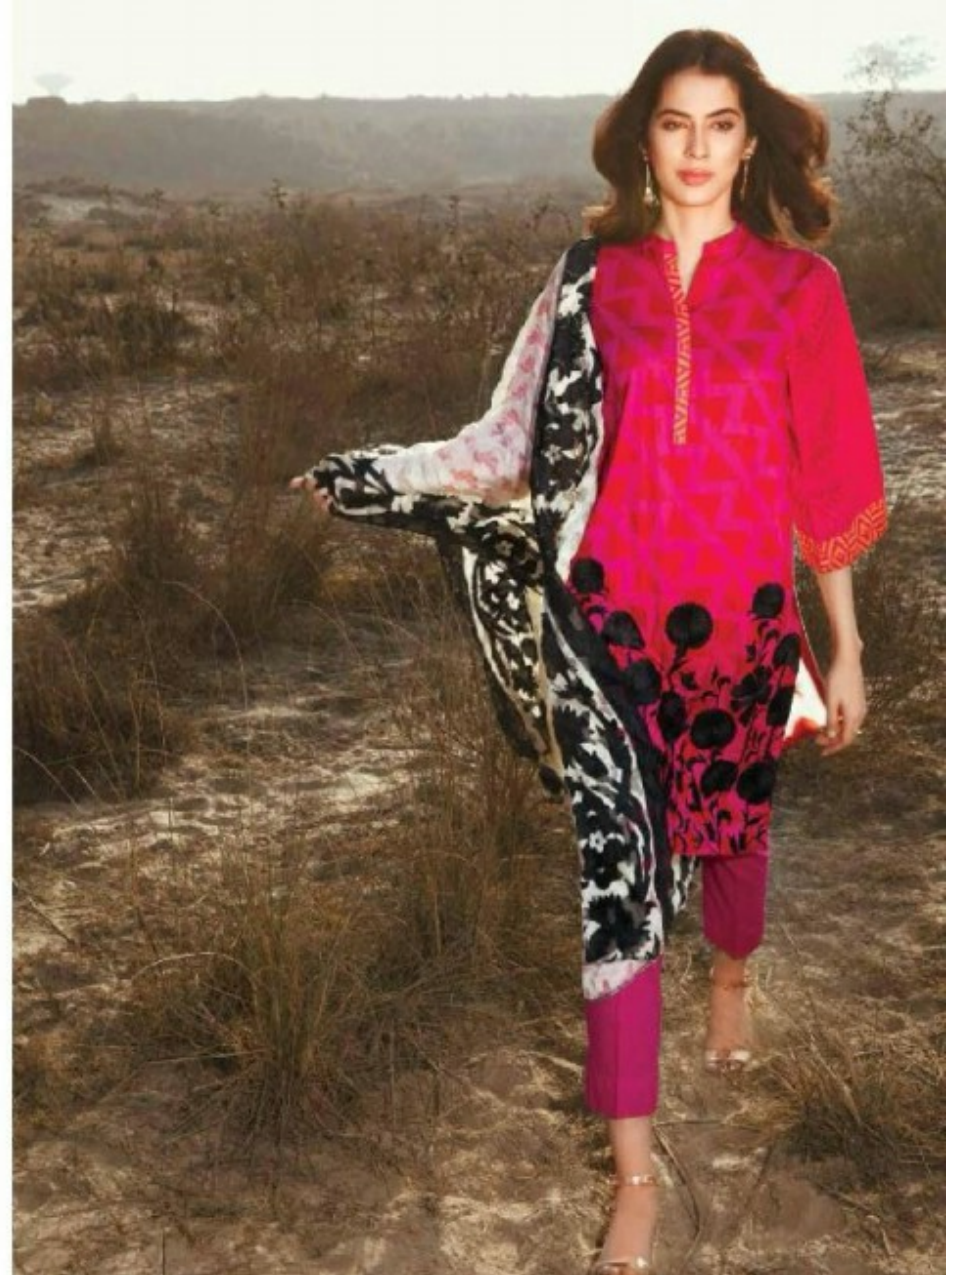

TEXTILE DEAL

RO-01/C

TEXTILE DEAL

RO-03/B

TEXTILE DEAL

the ideal summer day ensemble that you can flaunt when you want to attend semi-formal events on a hot day. This dress gives you the freedom of playing with the accessories or flaunting the "less is more" look.

TEXTILE DEAL

RO-04/A

from symmetric patterns to florals to stripes to the retro tribal mark; this dress is a beautiful composition drenched with fusion of all the goodness from the fashion industry and the trends it has to offer in the upcoming season.