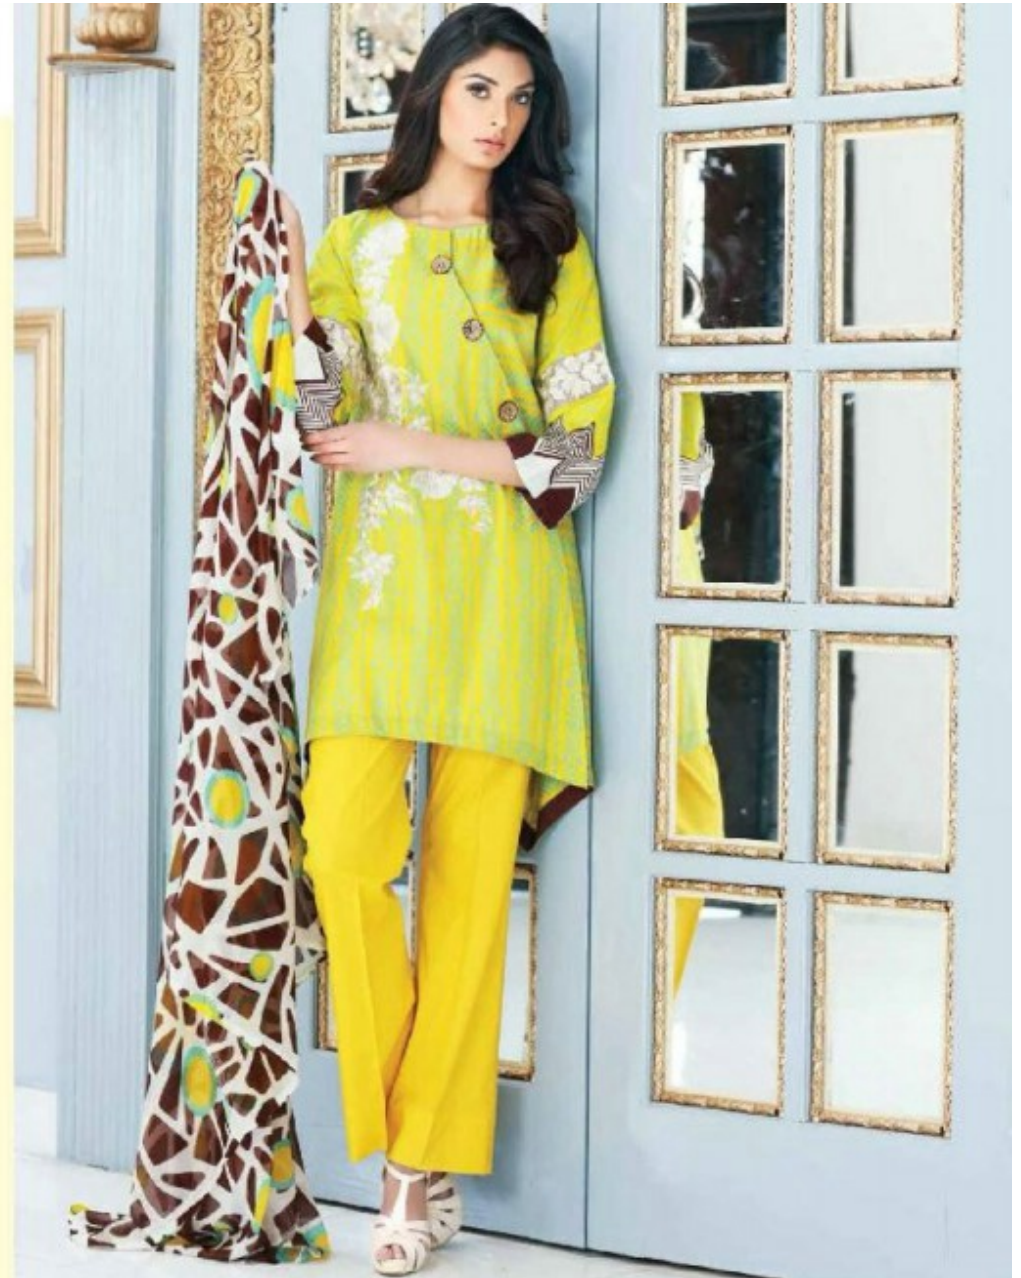

**RY-06/B**  
**TEXTILE DEAL**

RY-06/A

TEXTILE DEAL

RY-05/B

get everyone talking about finesse and panache as you step out in this bright and sunny outfit that will create a joyful aura around you. Beat the heat in this limey yellow to look and feel refreshed throughout the day.

TEXTILE DEAL

RY-06/C

TEXTILE DEAL

RY-05/C

this tangerine piece is drenched in simple glamour and has more to it than meets the eye. It is the best choice for the days when you want to transform your looks effortlessly and play the youthful side of your personality.