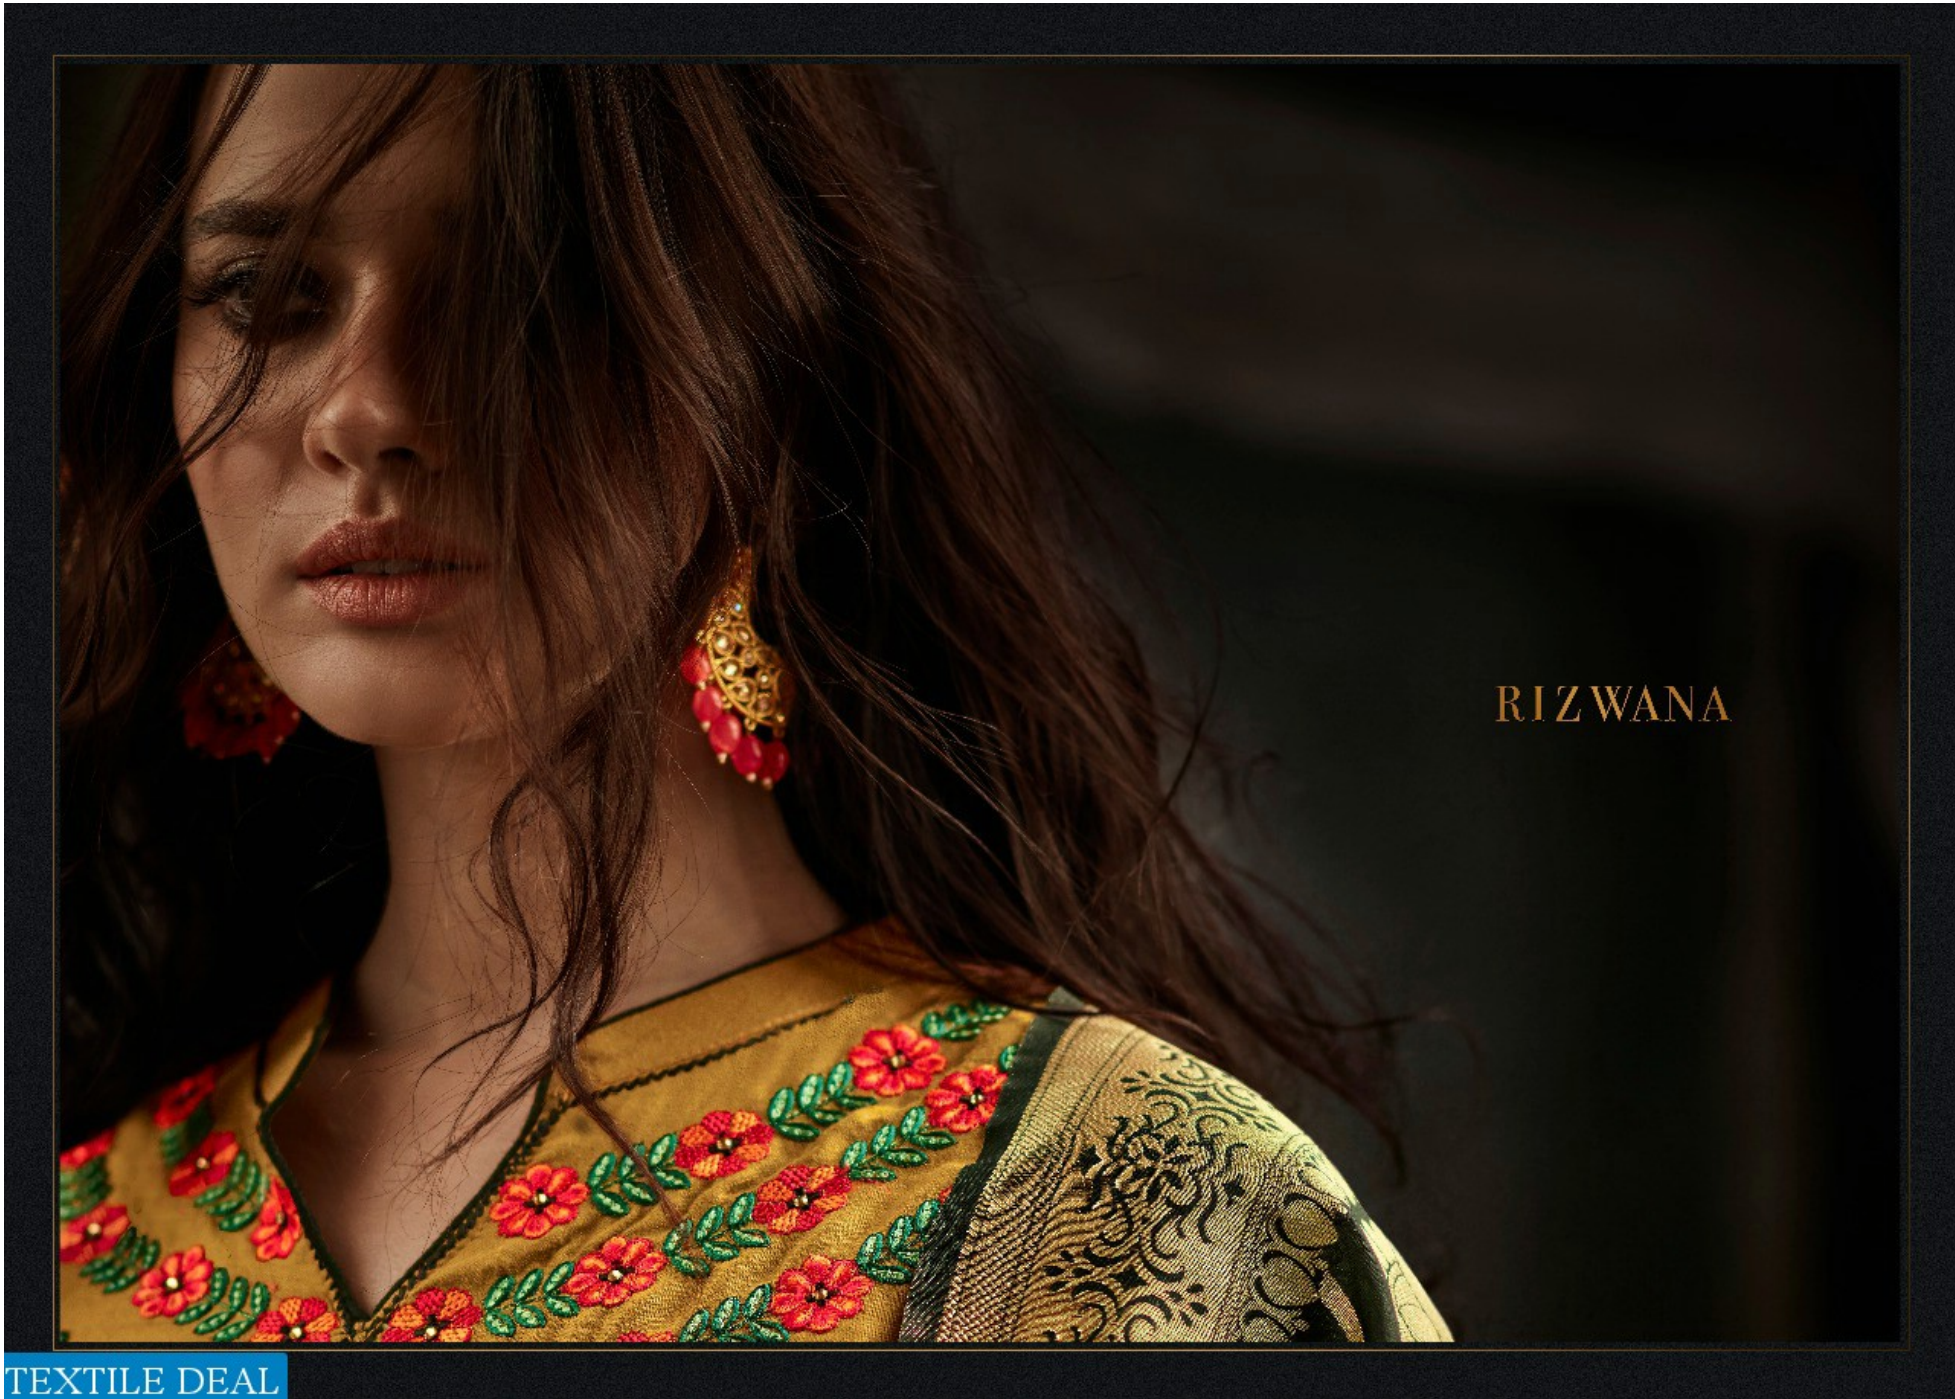

RIZWANA

TEXTILE DEAL