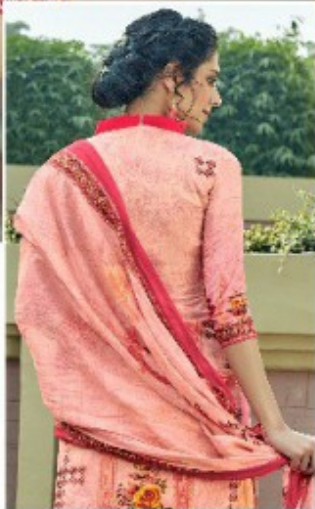

KSM
A FORTHEBY Product

*I have never seen
Elegance
Go out of style.*

D.No.4362

TEXTILE DEAL