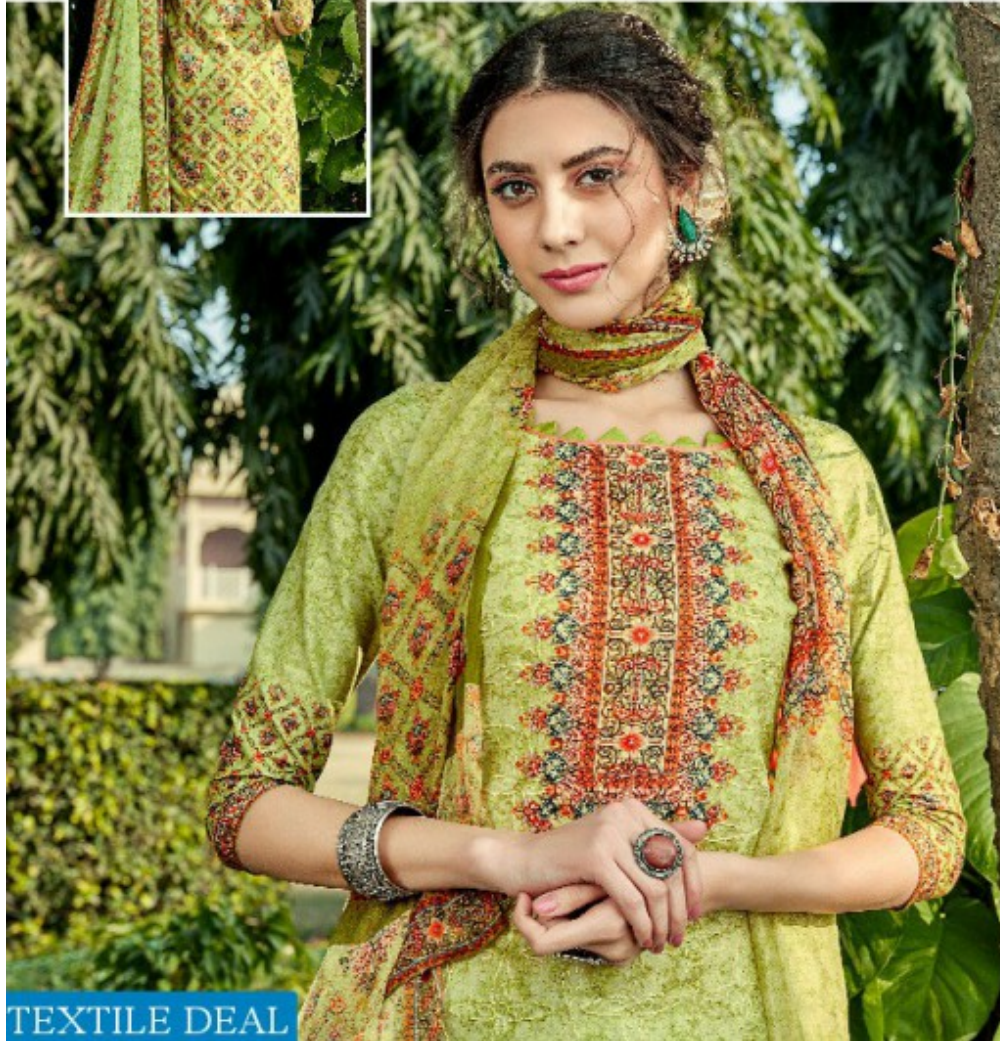

TEXTILE DEAL

Sensibility Look

fashion for let only style remain the same...

D.No.4363

KSMTM

A **KOTNAHI** Product

Fabulous Beauty
Look, emotion, feel, retreat, and
let the colors bring vitality to fashion.

D.No.4364