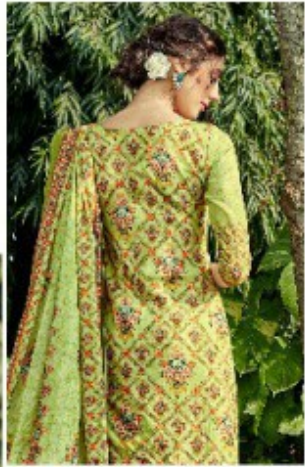

TEXTILE DEAL

Sensibility Look

fashion for let only style remain the same...

D.No.4363

KSMTM

A **KOTNAHI** Product

Fabulous Beauty
Look, emotion, feel, retreat, and
let the colors bring vitality to fashion.

D.No.4364