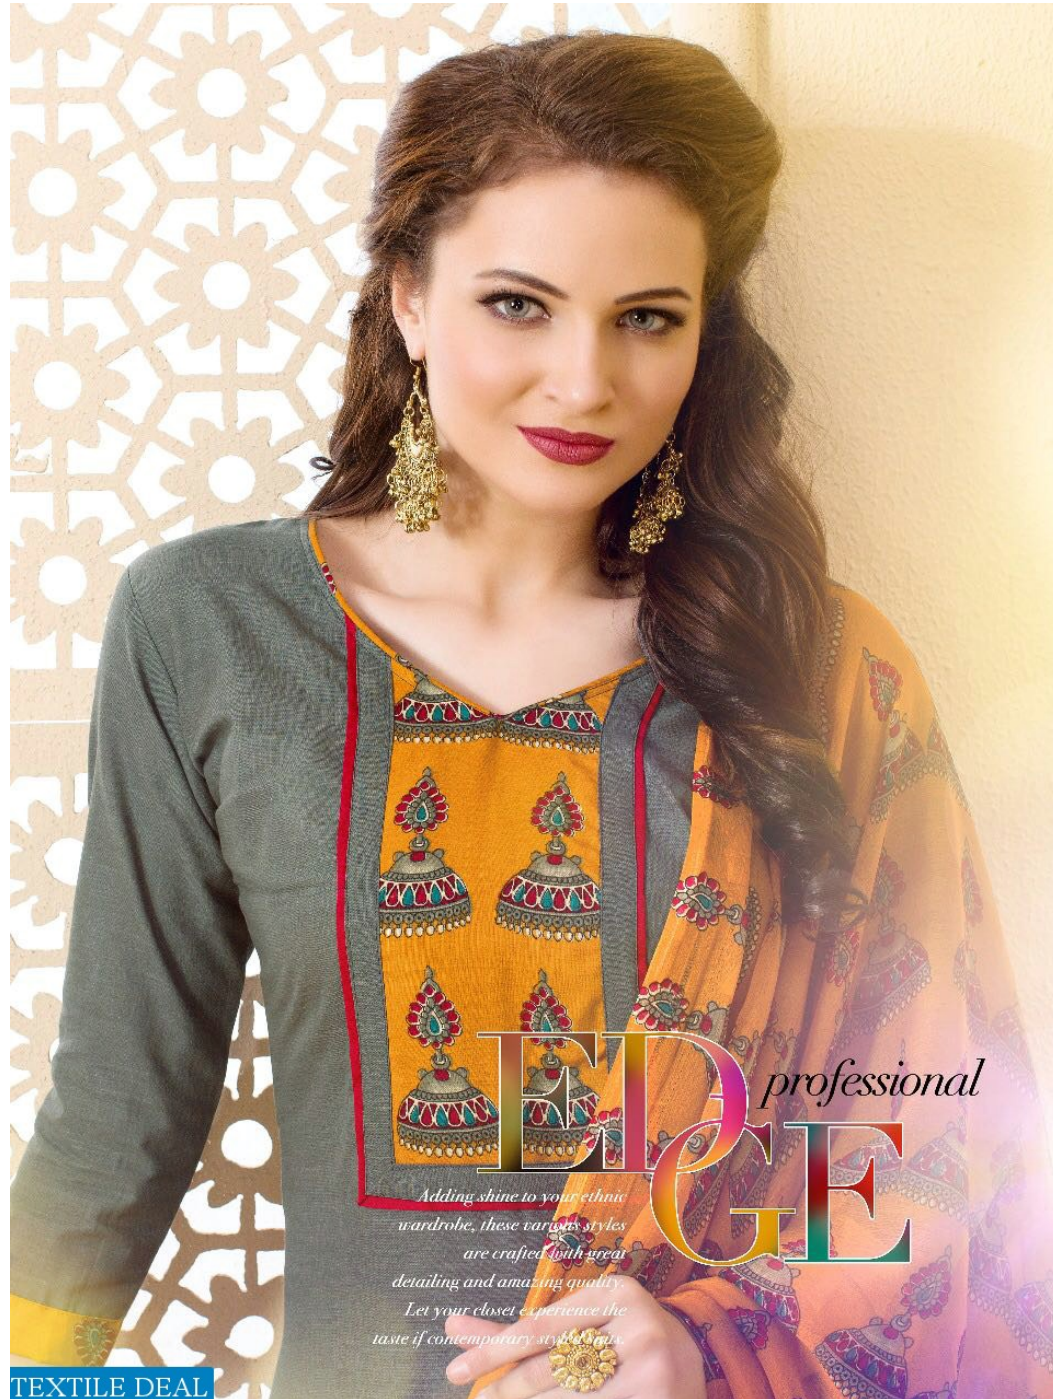

TEXTILE DEAL

EDGE professional

Adding shine to your ethnic wardrobe, these various styles are crafted with great detailing and amazing quality. Let your closet experience the taste of contemporary style.

TEXTILE DEAL

THEY SAY, BEAUTY WAS LOST IN THE AGES PAST. SHE REFUSES ALL THOSE CLAIMS,
WITH HER IMMACULATE STYLE & DRESSING. SHE TELLS YOU THAT TOMMORROW
WILL BE JUST AS BEAUTIFUL AS YESTERDAY.
SHE'S THE BELLE OF 21st CENTURY.