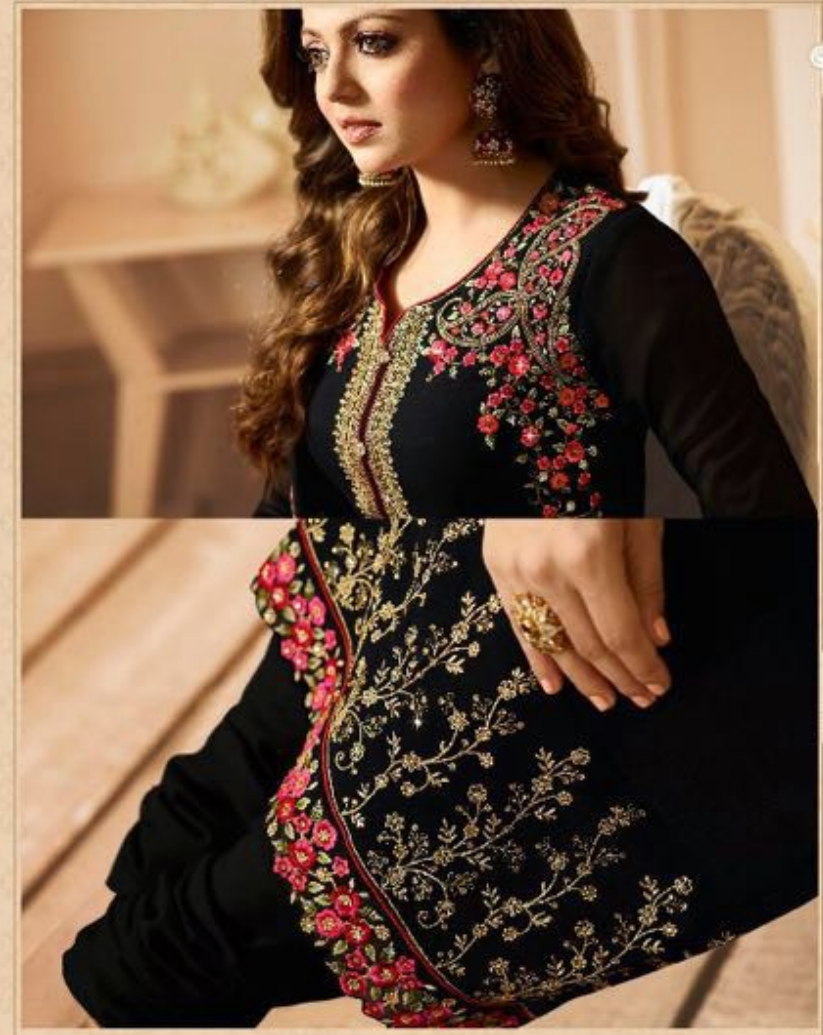

TEXTILE DEAL