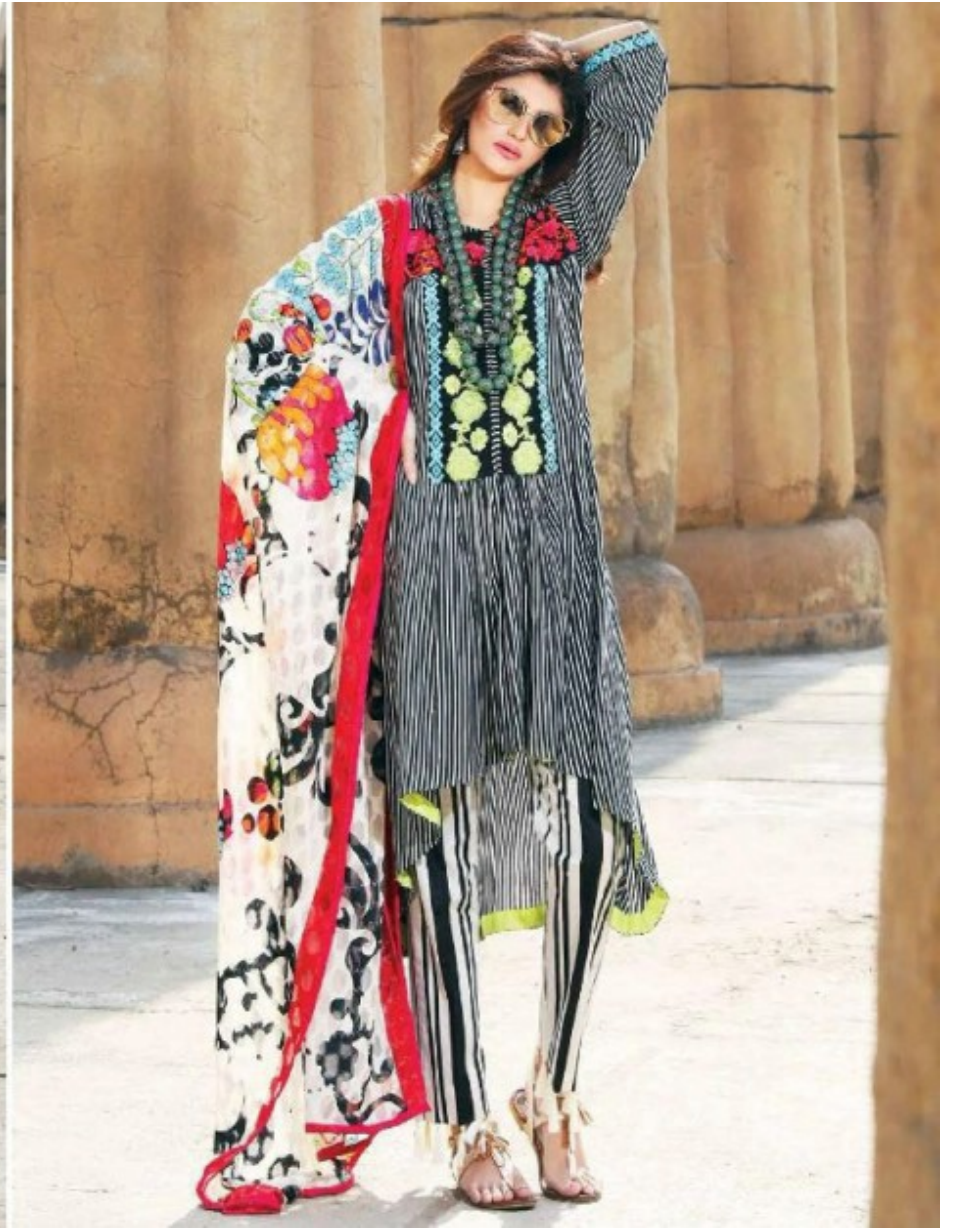

# Combinations

SPRING |  
SUMMER  
VOL 1 • 2018

EMBROIDERED LAWN  
WITH PRINTED NET  
BROCHA & CHIFFON  
DUPATTA

01

TEXTILE DEAL

02

TEXTILE DEAL

06