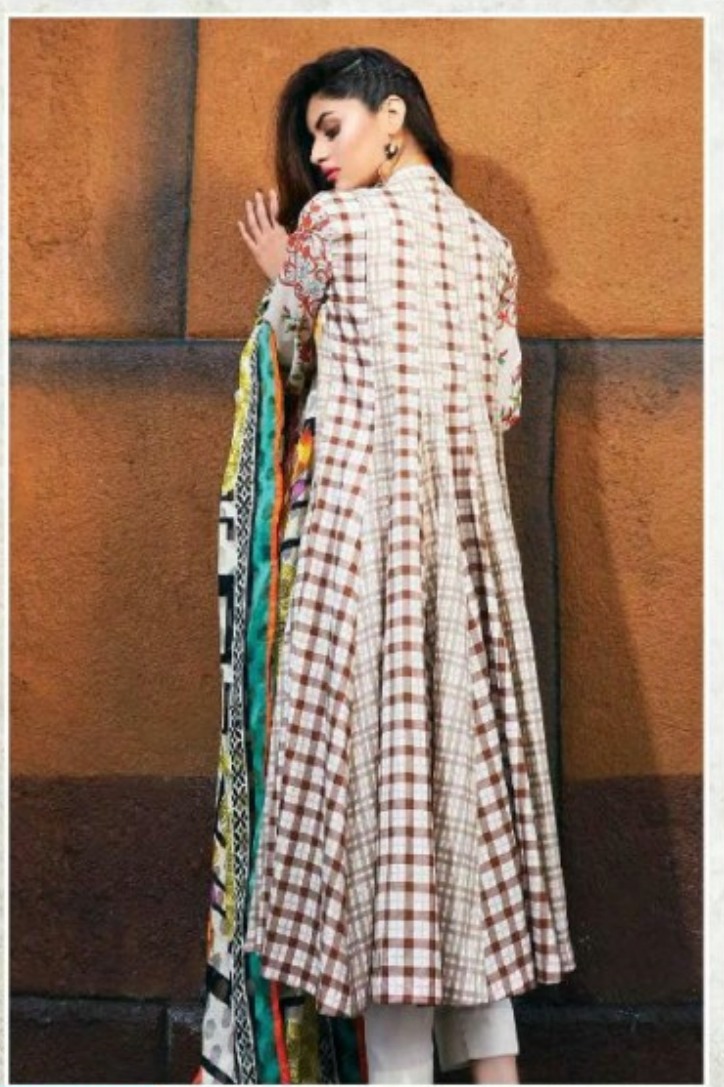

# Combinations

SPRING |  
SUMMER  
VOL 1 • 2018

EMBROIDERED LAWN  
WITH PRINTED NET  
BROCHA & CHIFFON  
DUPATTA

01

TEXTILE DEAL

02

TEXTILE DEAL

06