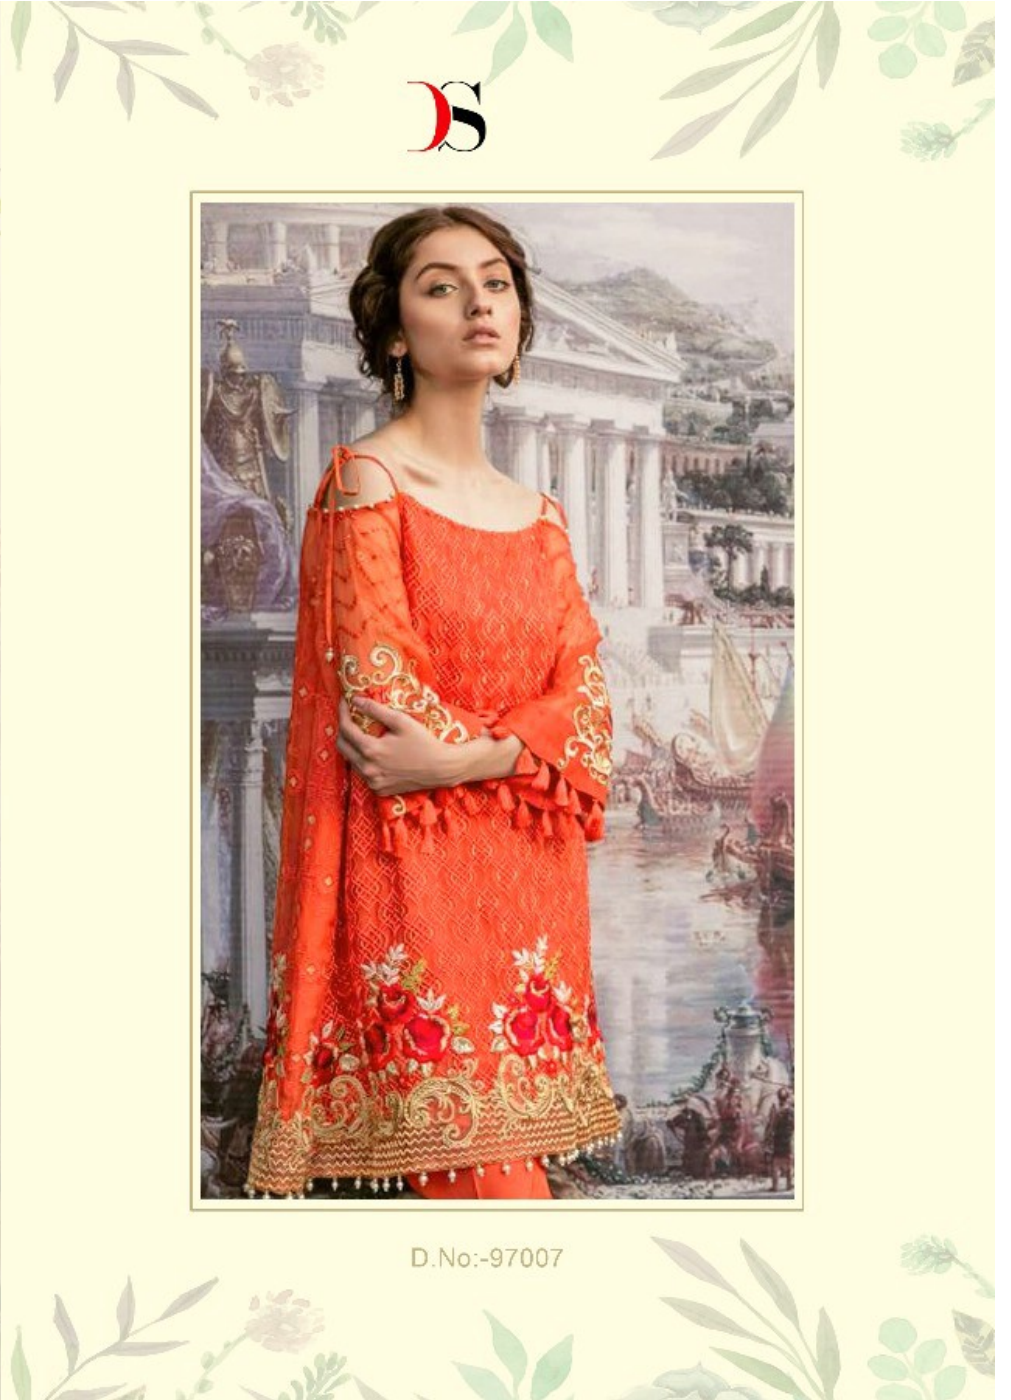

D.No:-97007