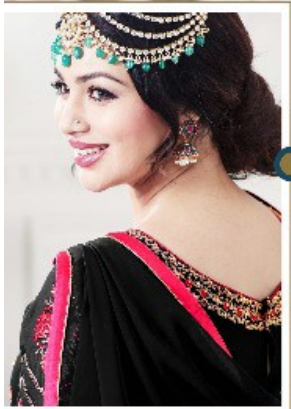

lavina™

VOL - 25

Vasudha

TEXTILE DEAL

fashion

An ingenious fabric under the design of embroidery, is traditional name, traditional and for women from all walks of life.

lavina™

TEXTILE DEAL

TEXTILE DEAL

lavina™

Glam
shin

Calculates to update, to brighten up
your look with an array of floral
prints that will take you through
the season in style

•••• D.NO.25004

D.NO.25001

D.NO.25002

D.NO.25003

D.NO.25004

Timeless beauty

TEXTILE DEAL

classy look

Brighten up some of the strongest fashion
statements of the season and hold us gas
give fashion a more ethereal
and more effect.

TEXTILE DEAL

MAJESTIC SHADE

You will find this season's fabrics are socially with spirit and style to your wardrobe. a masterfully embroidered shift, exotically patterned dupatta with sophisticated plain designs, season is all about celebrating and bringing out the best in you.