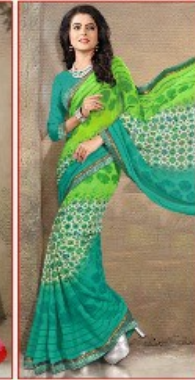

KODAS[®]

Ginny

[FULL LACE]

STYLE
OF
ETERNAL

4562

TEXTILE DEAL

The
**ESSENCE
OF BEAUTY**

THE KEY IS TO CONTRAST TWO ELEMENTS TO GET THE BEST OF BOTH

4555

TEXTILE DEAL

Style is
Eternal

4564

4553

4554

4555

4556