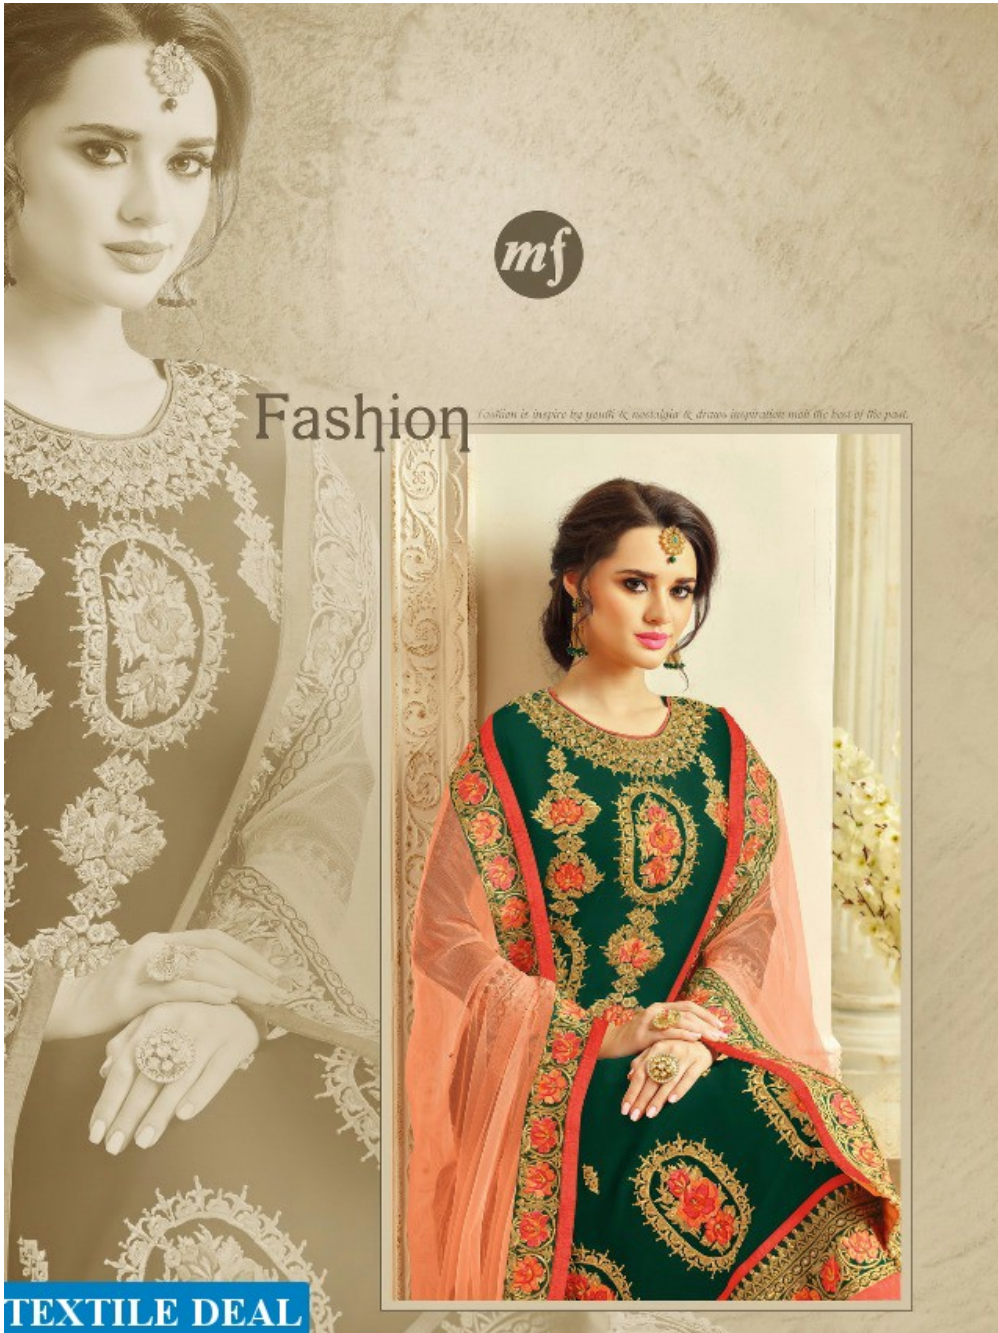

mf

SARARA
Vol-1

TEXTILE DEAL

Personality

Give the new use of the materials with creative patterns and colors for
and the best quality of the fabric and the best of the quality of the fabric

27002

TEXTILE DEAL

27003

ColoRed

Replace your out of date wardrobe with exotically patterned collection and multi colored border enhances feminine touch to your personality.

TEXTILE DEAL

Collection

High quality and use of fine materials and richly patterned fabrics
with wide color palette and textures. Focus on contemporary

27002

TEXTILE DEAL

YOUR
Personality

Express your personality with a collection of elegant and stylish clothing. Choose from a wide range of options to suit your personality.

27000

TEXTILE DEAL

YOUR
Personality