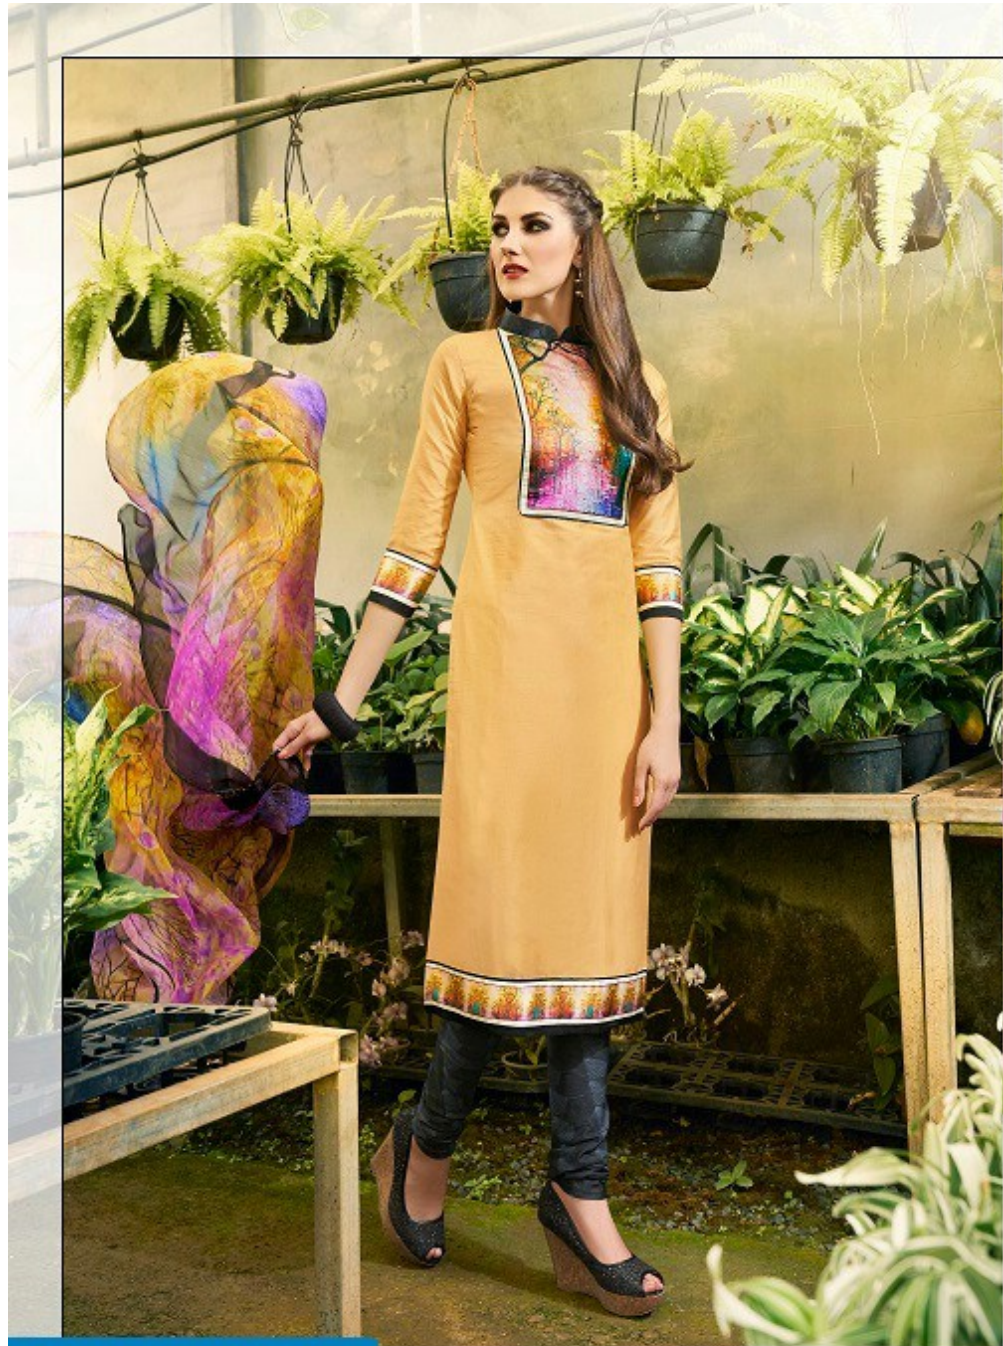

TEXTILE DEAL

Latest Design

If you follow the latest trends, you will look after the fashion collection of the world has changed, it's worth attention, you will get your best.

DN:1003