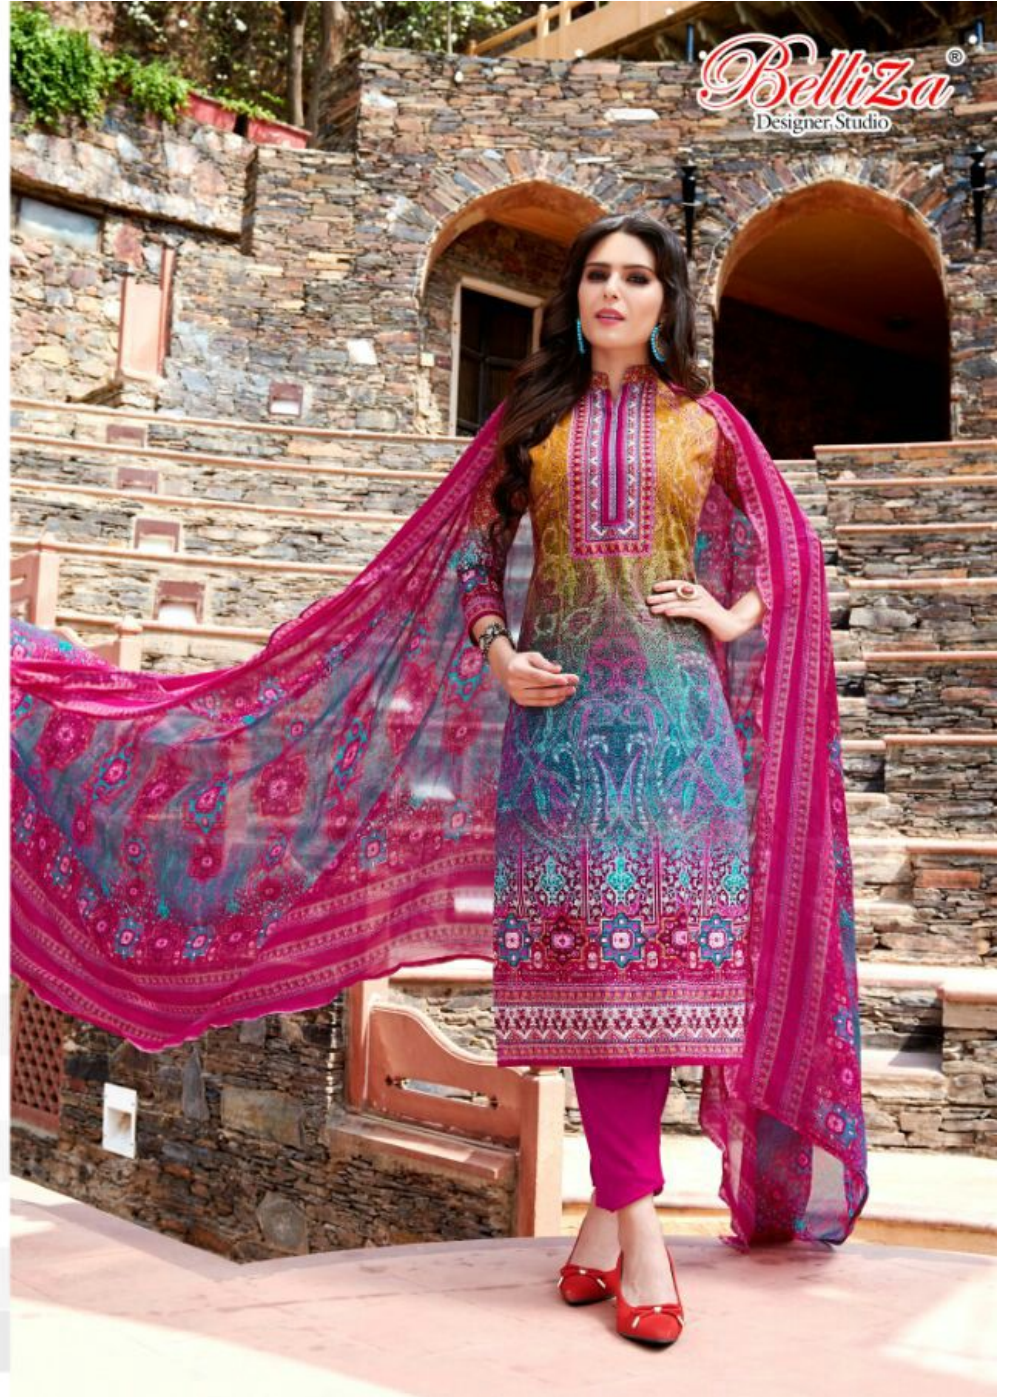

A gorgeous dress with contemporary design would add freshness and stunning glamour to her look.

102-005

TEXTILE DEAL

102-006

TEXTILE DEAL

"ETERNAL SENSE AND SENSIBILITY"

It's a continually refreshing new look in every piece. Look graceful, stylish, elegant & sensuous