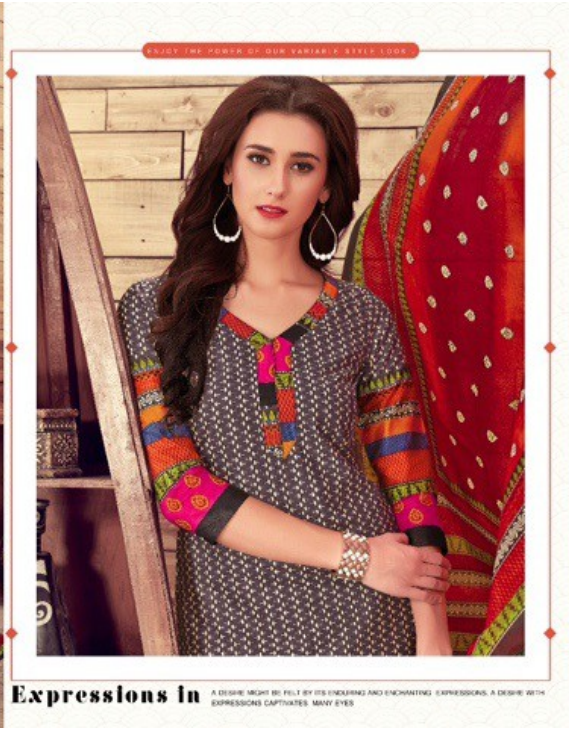

ENJOY THE POWER OF OUR VARIOUS LACE LOOKS.

TEXTILE DEAL

Ananya

11009

Sparkling

WOMEN'S WEAR

Shrutiya

Refresh