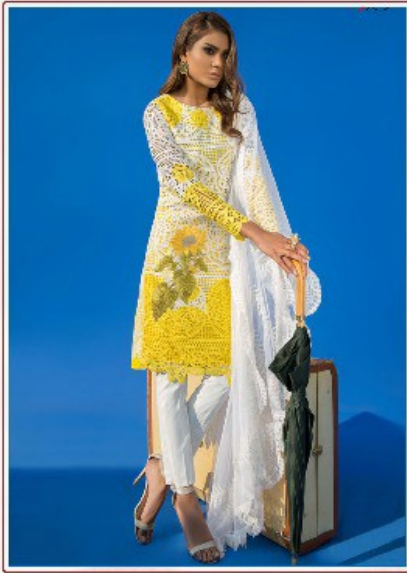

Sana Safinaz_{Nx}
Premium Lawn Collection

DS
DEEPSY
suits

Sana Safinaz_{Nx}
Premium Lawn Collection

99002

99003

99005

99006

TEXTILE DEAL

This is a collage-style advertisement. At the top, the word "Follow" is written in a large, black, serif font. Below it, a woman with long brown hair is wearing a light pink, long-sleeved, button-down top with a white beaded necklace. She is surrounded by various elements: a large ostrich to her right, a cheetah and a rhinoceros at the bottom, and several tropical plants like monstera leaves, cacti, and colorful flowers. A piece of aged parchment paper is visible behind her, with the word "KENYA" and some handwritten text. At the bottom, the word "The Leaders" is written in a large, white, serif font. Below that is the number "99002". In the bottom left corner, there is a blue banner with the text "TEXTILE DEAL".