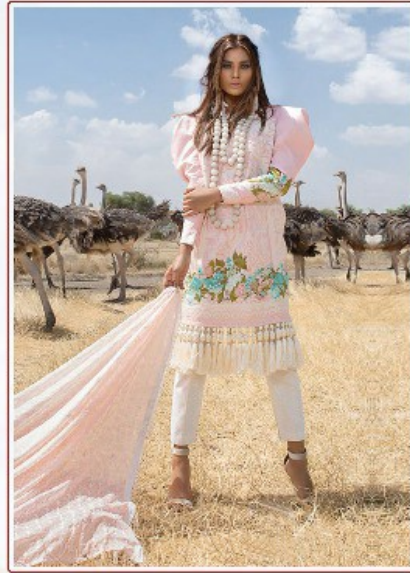

Sana Safinaz_{Nx}
Premium Lawn Collection

DS
DEEPSY
suits

Sana Safinaz_{Nx}
Premium Lawn Collection

99002

99003

99005

99006

TEXTILE DEAL

This is a collage-style advertisement. At the top, the word "Follow" is written in a large, black, serif font. Below it, a woman with long brown hair is wearing a light pink, long-sleeved, button-down top with a white beaded necklace. She is surrounded by various elements: a large ostrich to her right, a cheetah and a rhinoceros at the bottom, and several tropical plants like monstera leaves, cacti, and colorful flowers. A piece of aged parchment paper is visible behind her, with the word "KENYA" and some handwritten text. At the bottom, the word "The Leaders" is written in a large, white, serif font. Below that is the number "99002". In the bottom left corner, there is a blue banner with the text "TEXTILE DEAL".