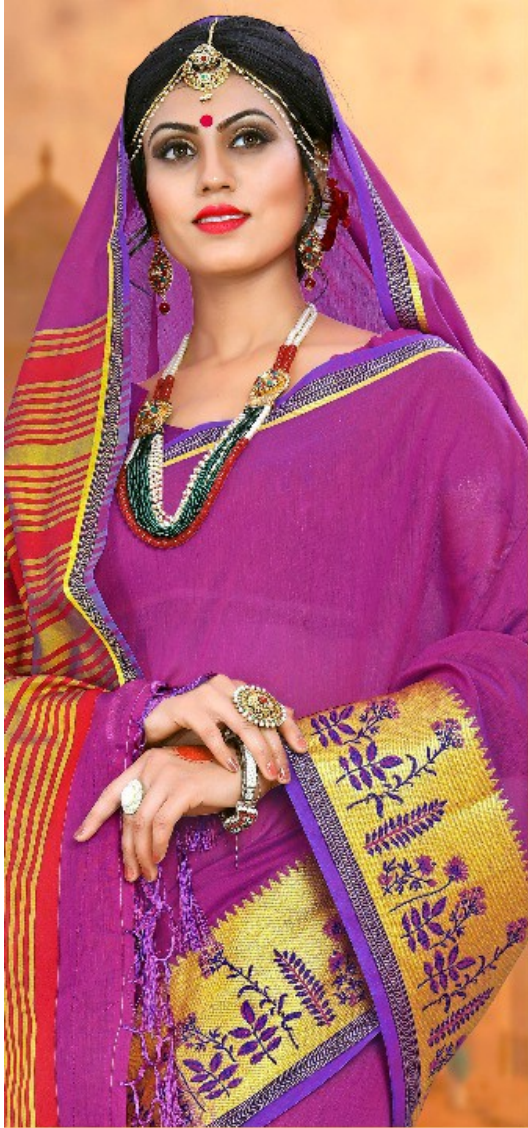

TEXTILE DEAL

AshapuraTM
Sarees

The logo is centered within a red diamond shape. Above the diamond is a gold geometric symbol, and below it is a gold floral ornament. The text 'Ashapura Sarees' is written in a white serif font, with a small trademark symbol (TM) above the 'a' in 'Ashapura'. To the left of the text is a white silhouette of a woman in a saree.

AshapuraTM
Sarees

Design. 707

TEXTILE DEAL

Ashapura Sarees

LEVEL COLOUR IS ONE OF THE 3- COLOURS (ASHFOR STATEMENT)

Design. 705

TEXTILE DEAL

Ashapura™
Sarees