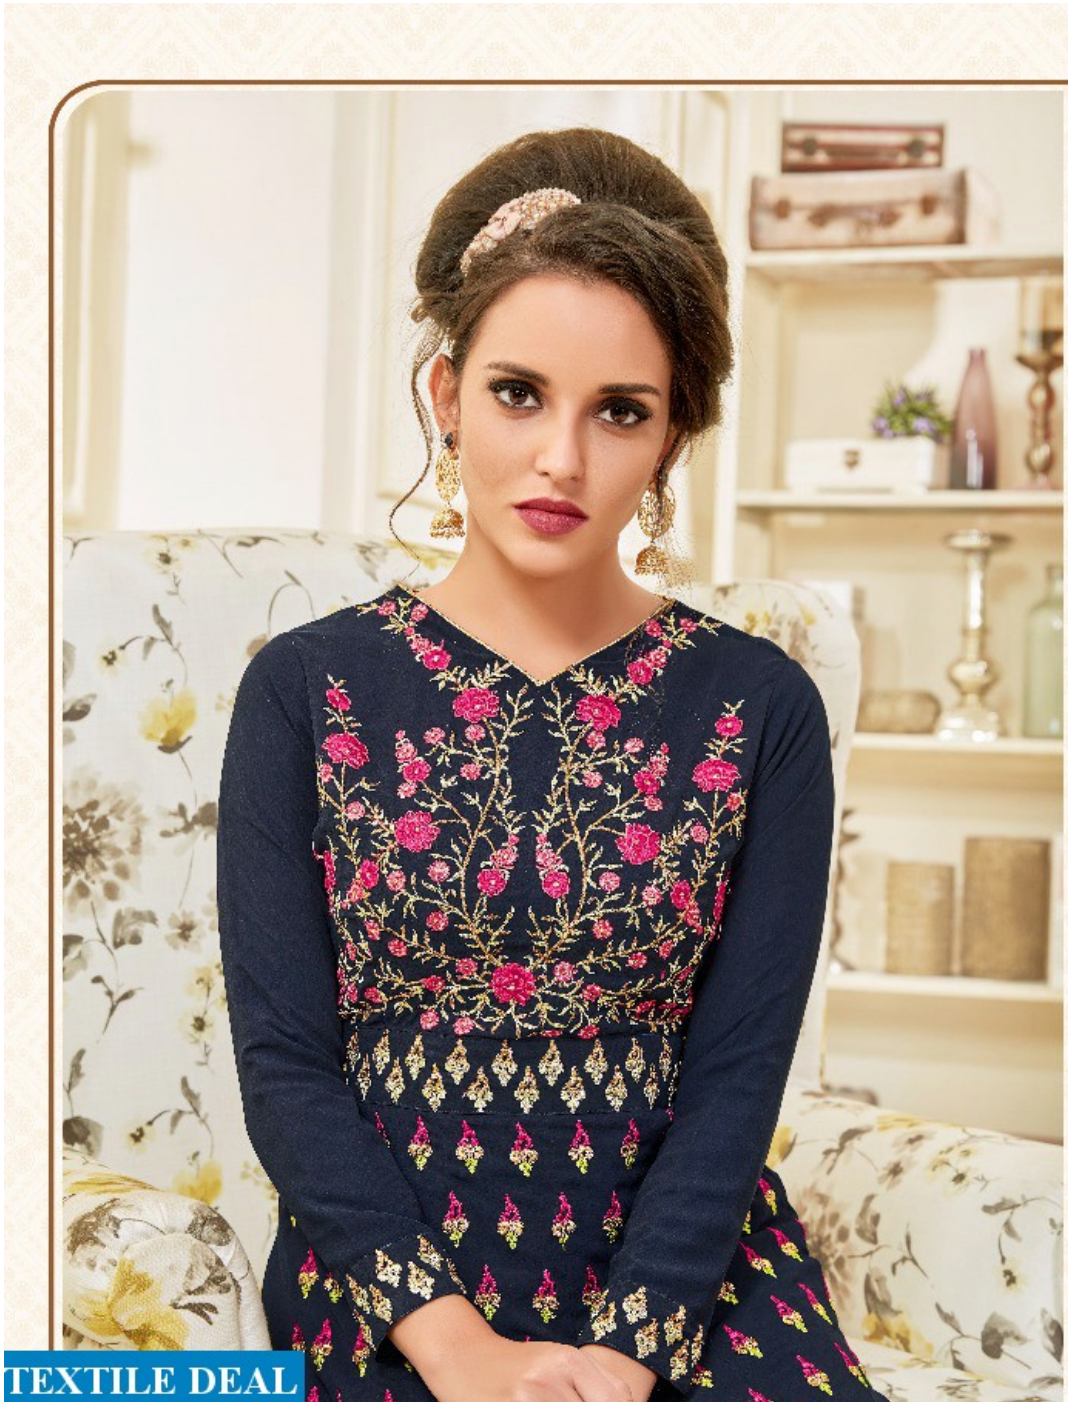

TD  
TANU  
DESIGNER

D.No.1604

TEXTILE DEAL