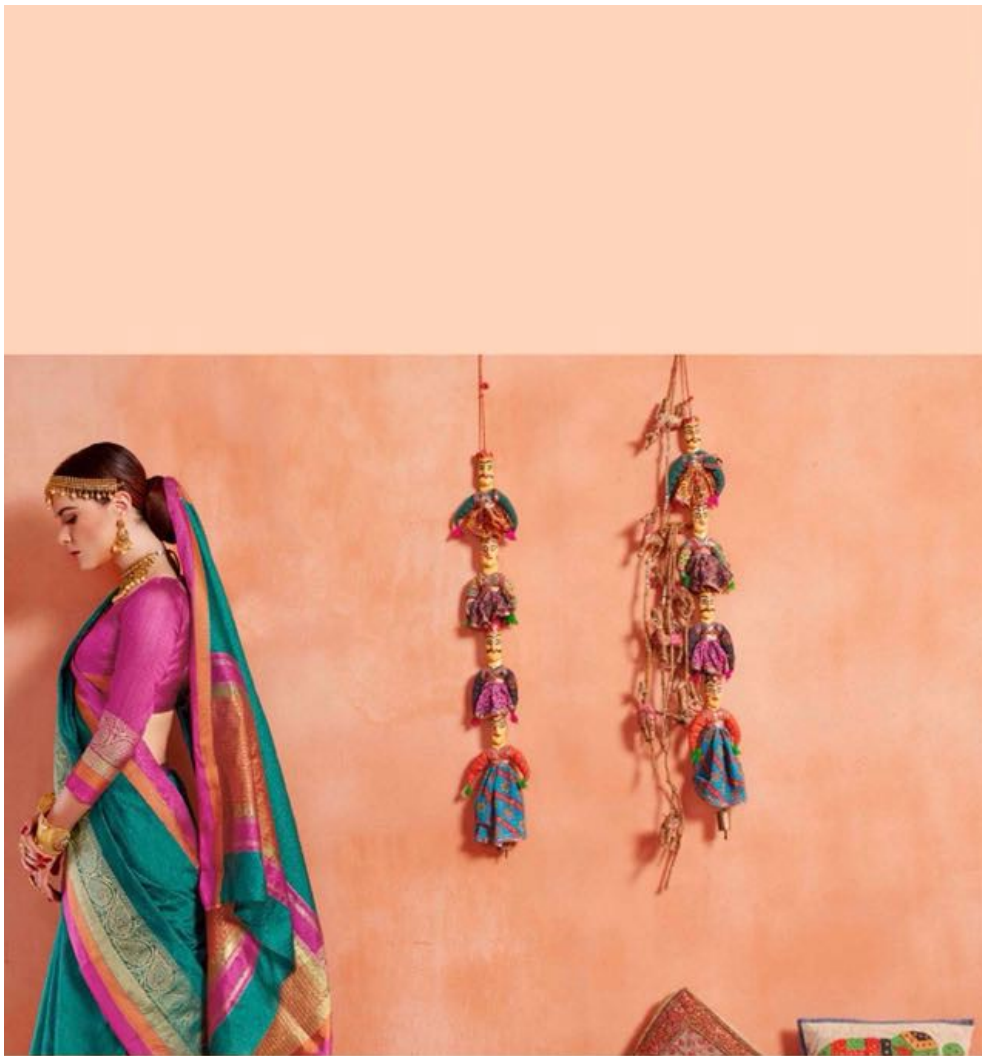

1004'

TEXTILE DEAL