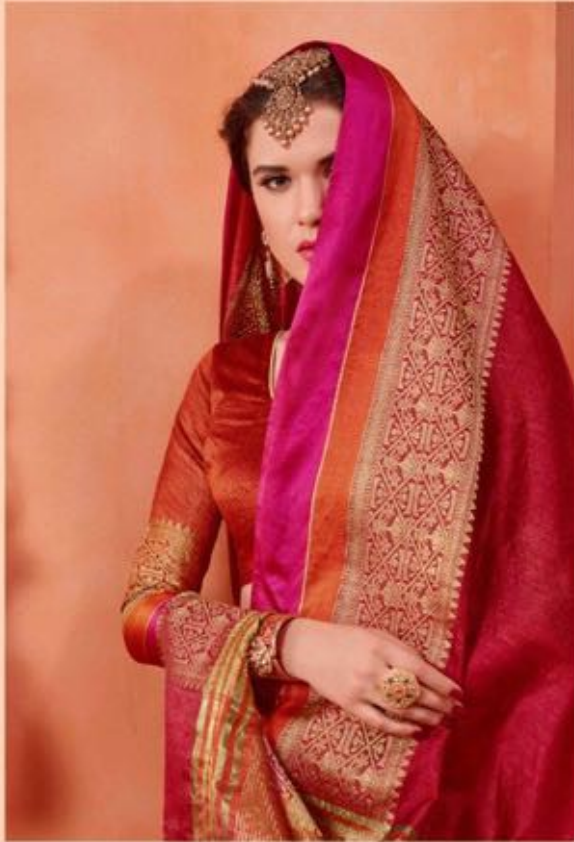

ISHIKA
TREASURES TO WOMEN

TEXTILE DEAL

1007

TEXTILE DEAL

Symbol of love in the Indian folklore, is the muse for young contemporary line; displaying myriad moods of ethnic wear

TEXTILE DEAL

Symbol of love in the Indian folklore, is the muse for young contemporary line; displaying myriad moods of ethnic wear