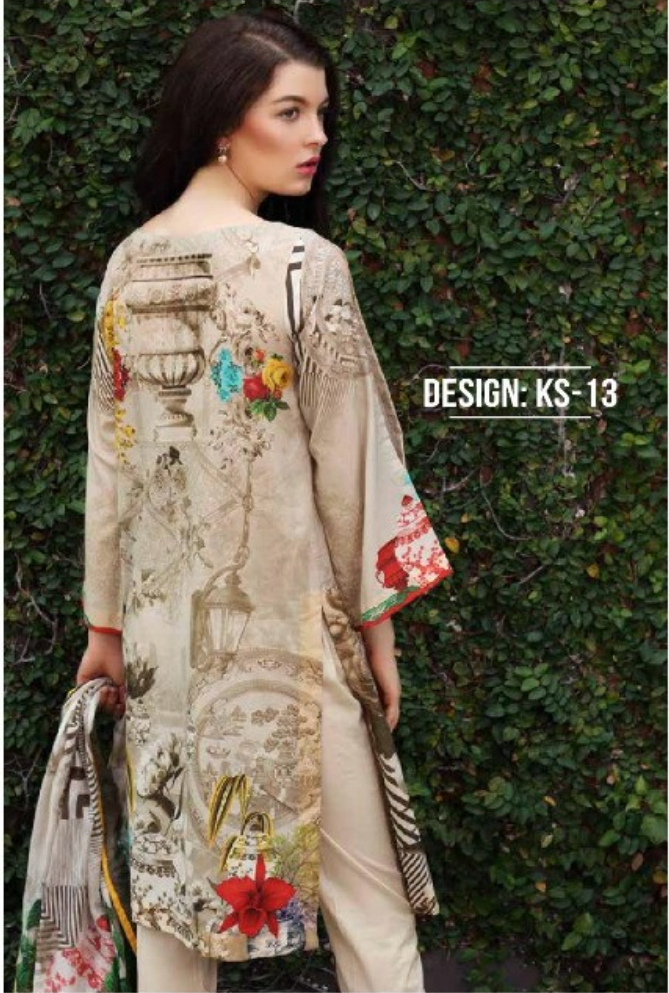

Kesar

EMBROIDERED LAWN SUIT
WITH PRINTED CHIFFON DUPATTA

VOL-01

TEXTILE DEAL

DESIGN: KS-02

DESIGN: KS-04

TEXTILE DEAL

TEXTILE DEAL