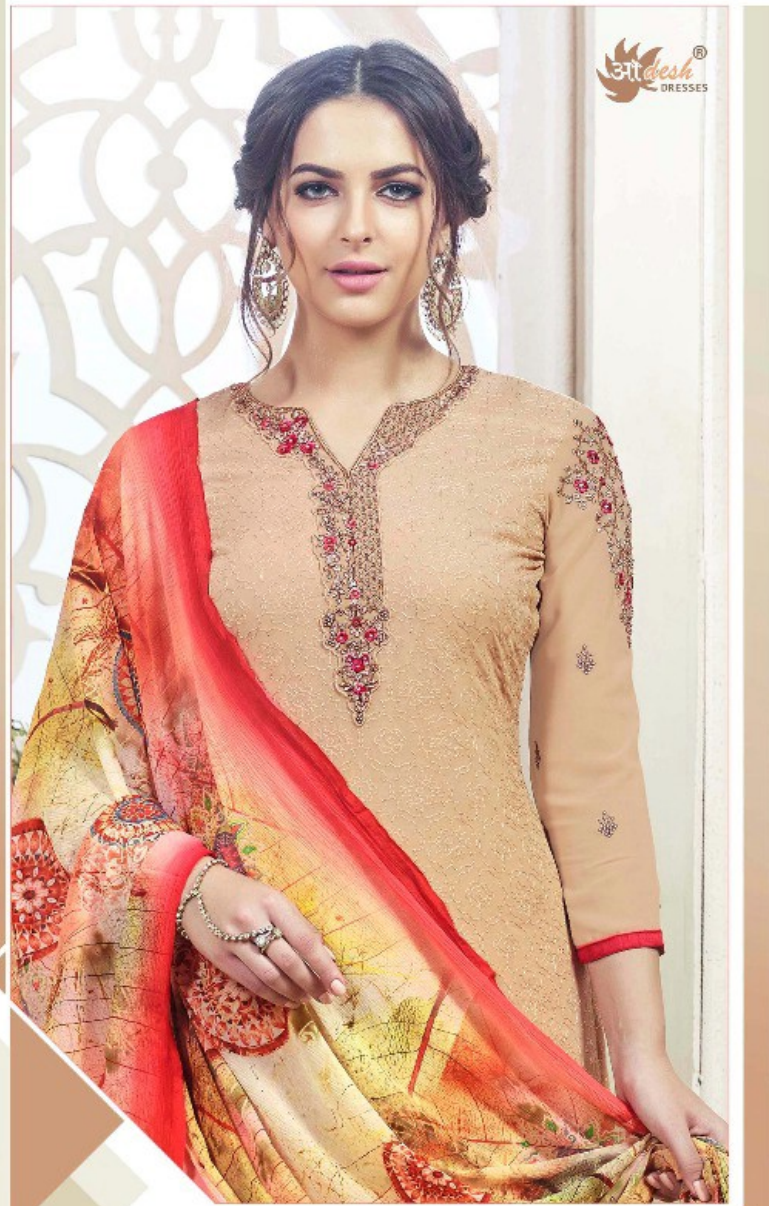

Atish®
DRESSES

EXOTIC EFFECT

D.NO.16007