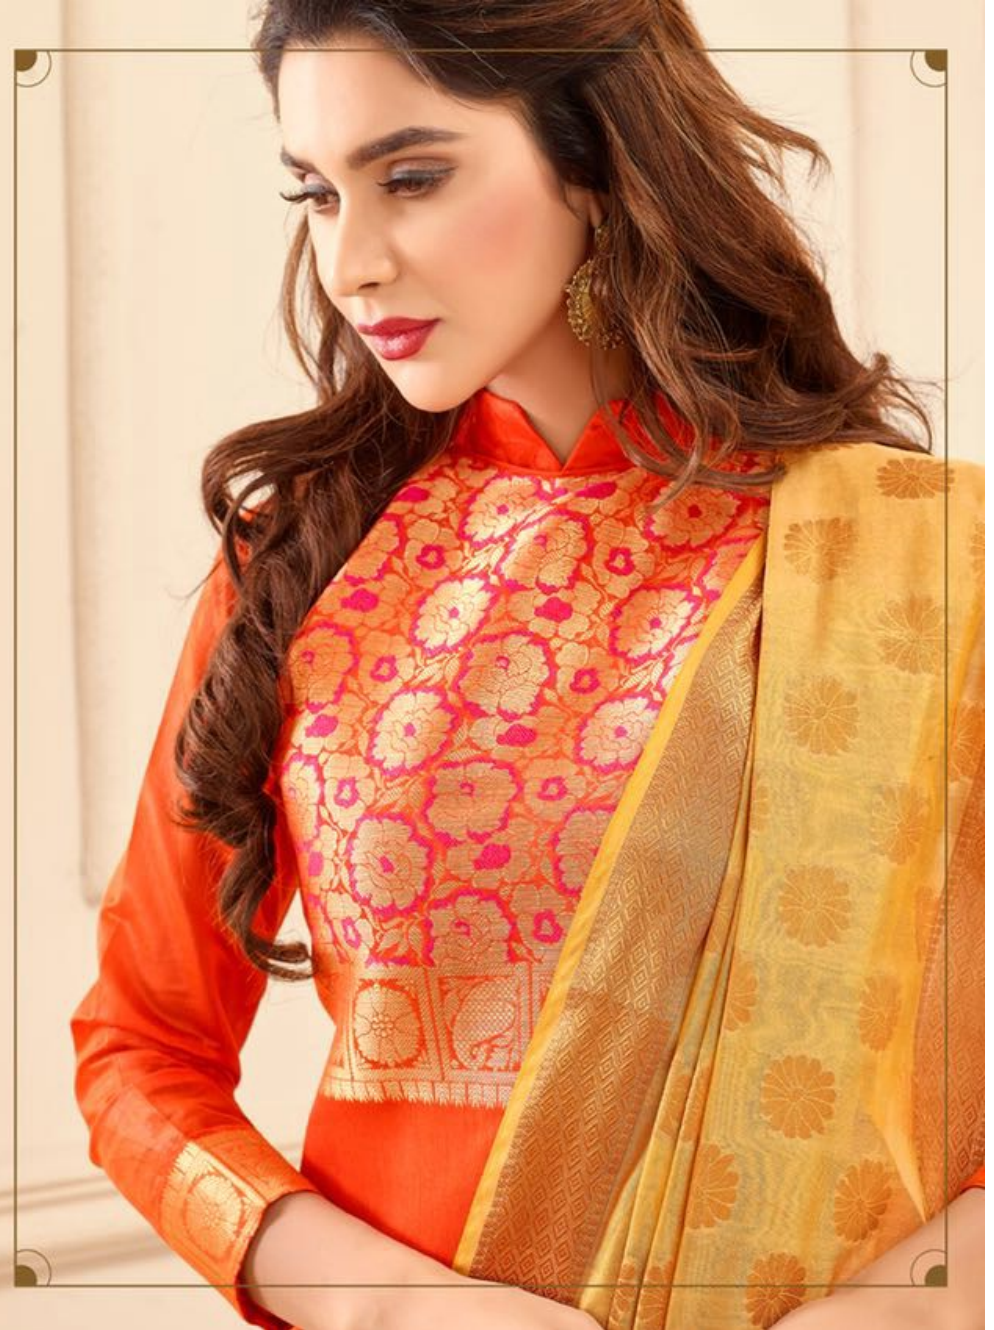

DS
88001

TEXTILE DEAL