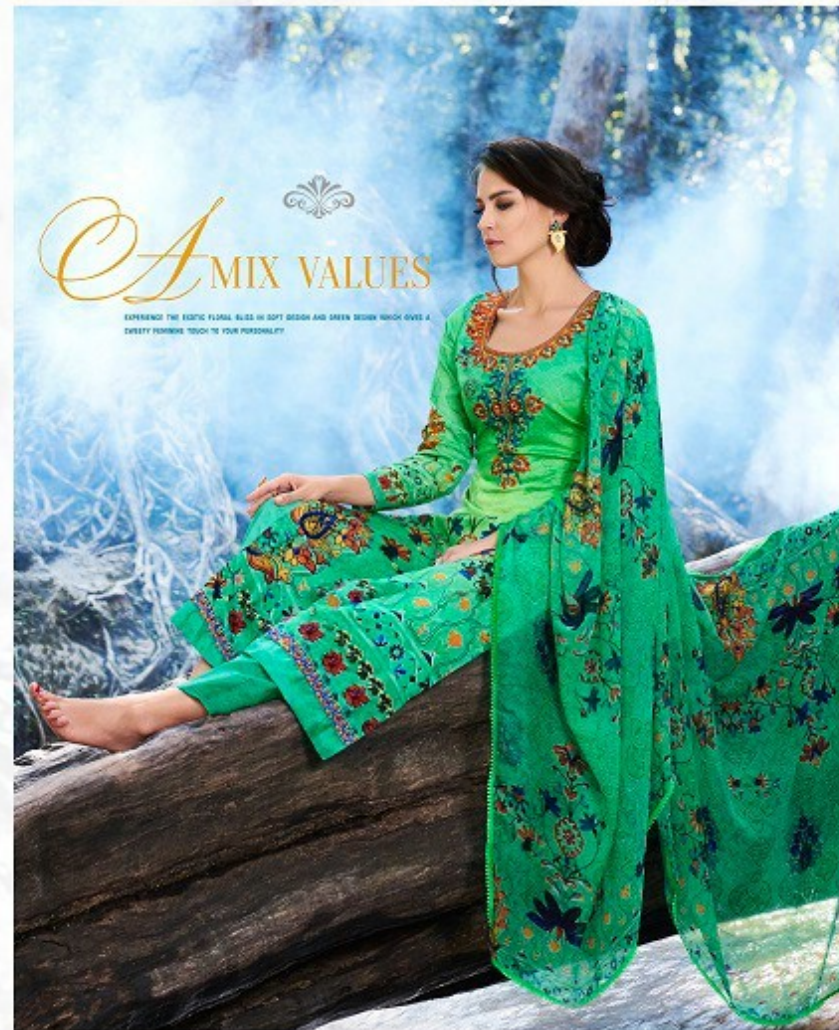

AMIX VALUES

1008