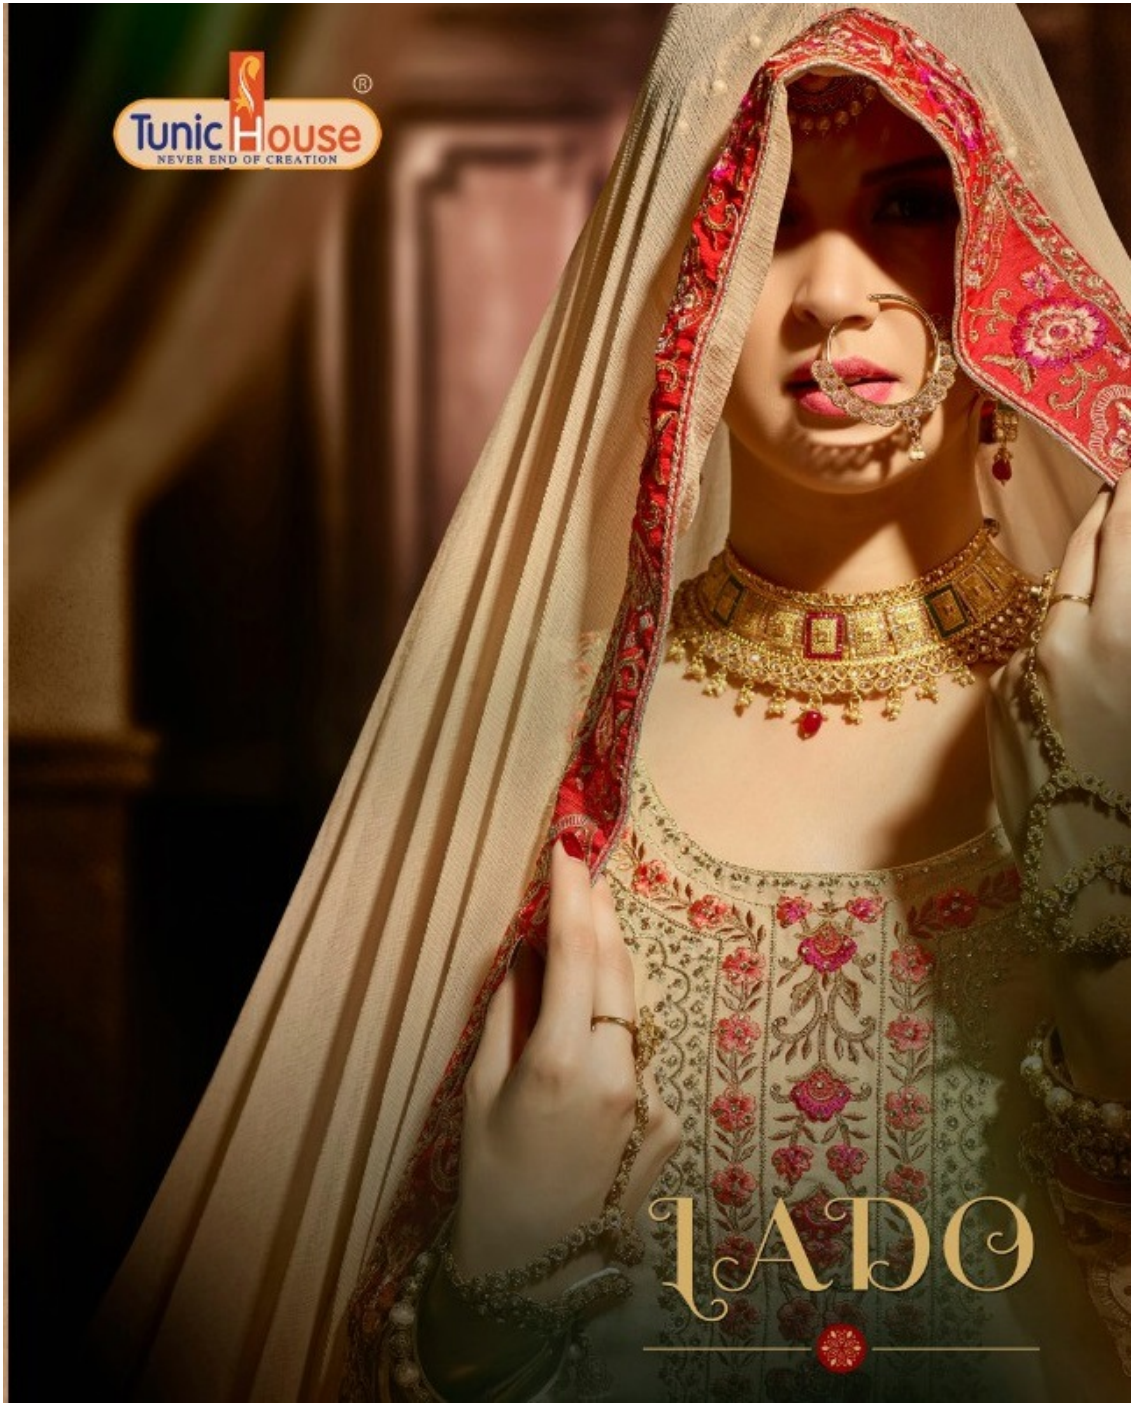

Tunic House®
NEVER END OF CREATION

LADO