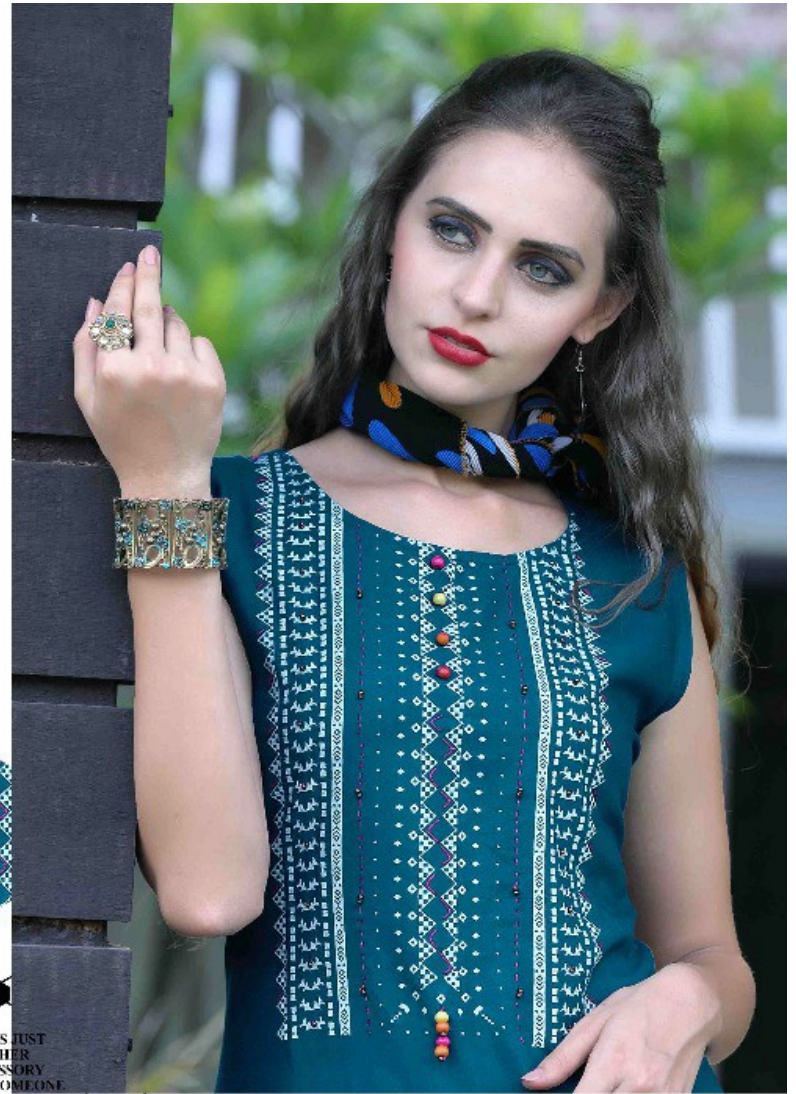

FASHION IS JUST
ANOTHER
ACCESSORY
FOR SOMEONE
WITH GREAT
STYLE.

WORELY
608 CHARM