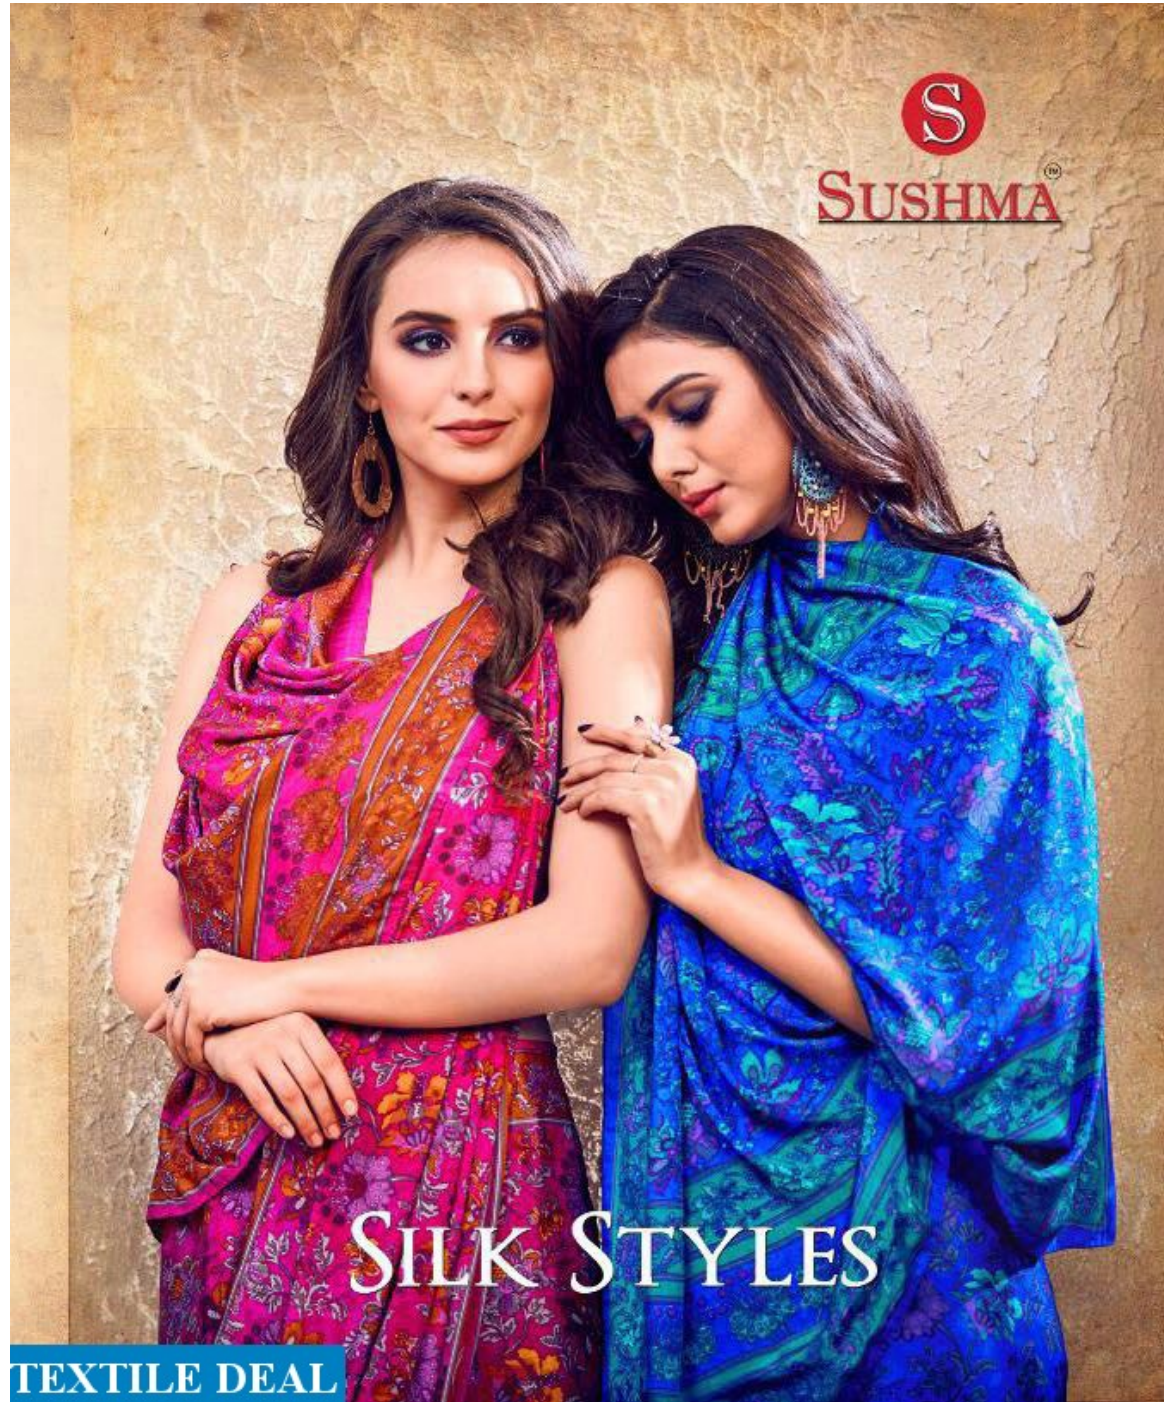

SUSHMATM

SILK STYLES

TEXTILE DEAL

SILK STYLES

*Different creative ideas and innovations
brought to you in special patterns and
subtly different colours and shades
that will enthrall and please you.*

SUSHMA

TEXTILE DEAL

3301 A 3301 B 3301 C 3301 D 3302 A 3302 B 3302 C 3302 D

3303 A 3303 B 3303 C 3303 D 3304 A 3304 B 3304 C 3304 D

3305 A 3305 B 3305 C 3305 D 3306 A 3306 B 3306 C 3306 D

3307 A 3307 B 3307 C 3307 D 3308 A 3308 B 3308 C 3308 D