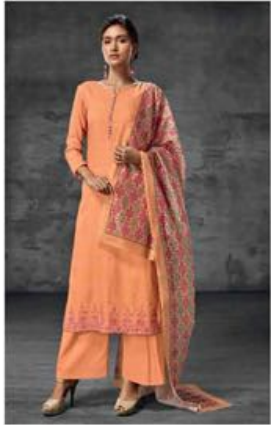

6210

6211

6212

6213

6214

6215

6216

6217

6218

Ganga®

Aéonian

TEXTILE DEAL