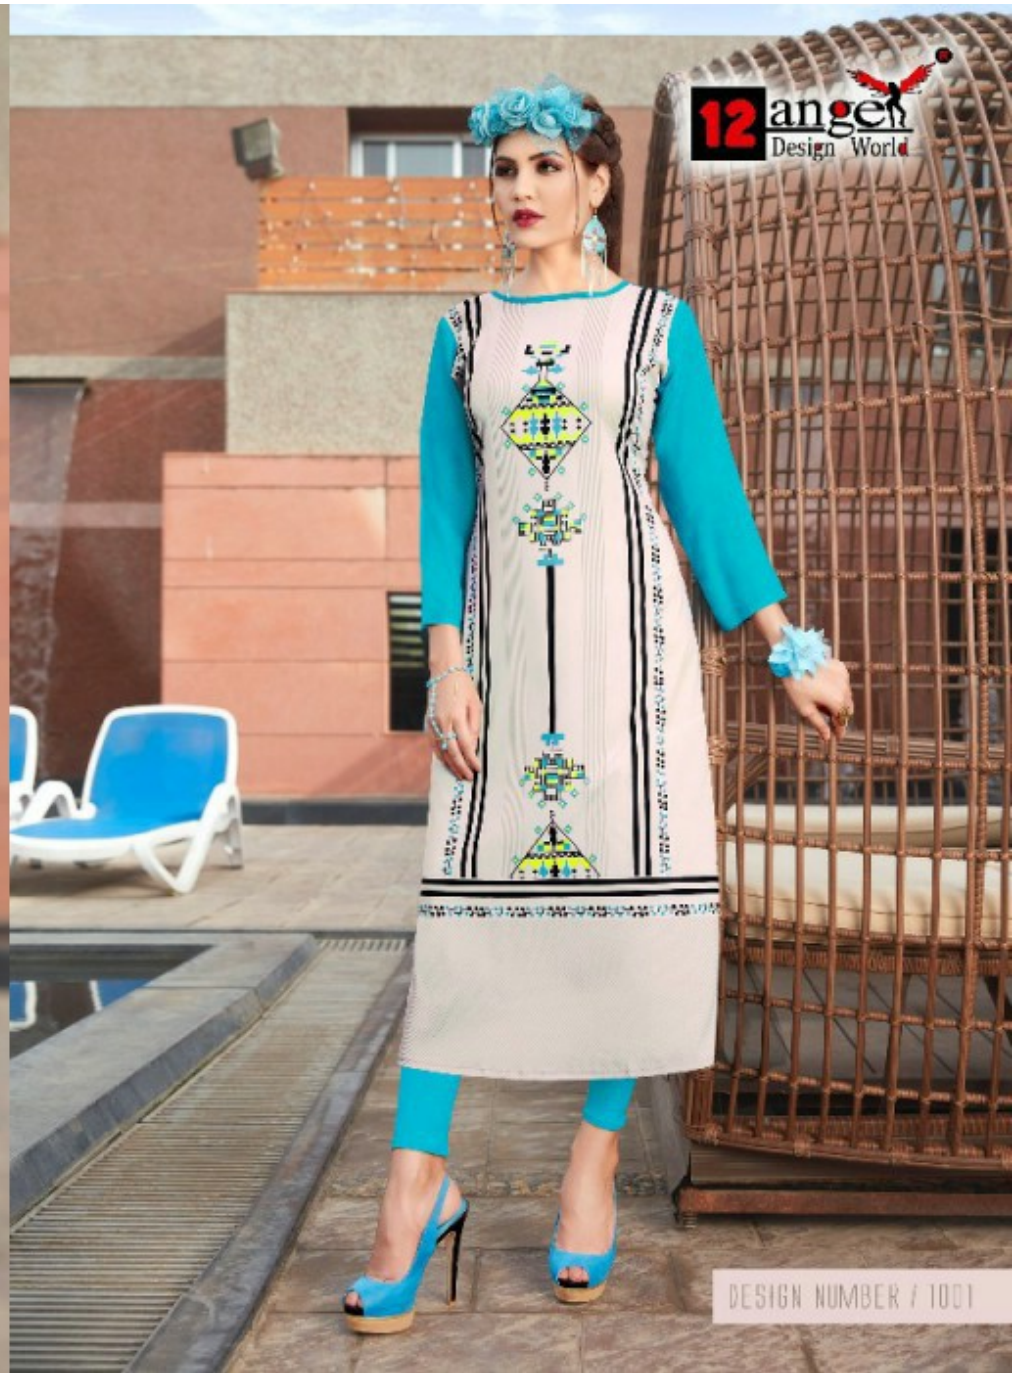

*Fashion  
menu*

**HOT**  
**SECRETS  
OF STARS  
SHOPPING**

SIZE:-M(38),L(40),XL(42),XXL(44).

**ICONIC-3**

DESIGN NUMBER / 1010

**TEXTILE DEAL**

DESIGN NUMBER / 1011

TEXTILE DEAL