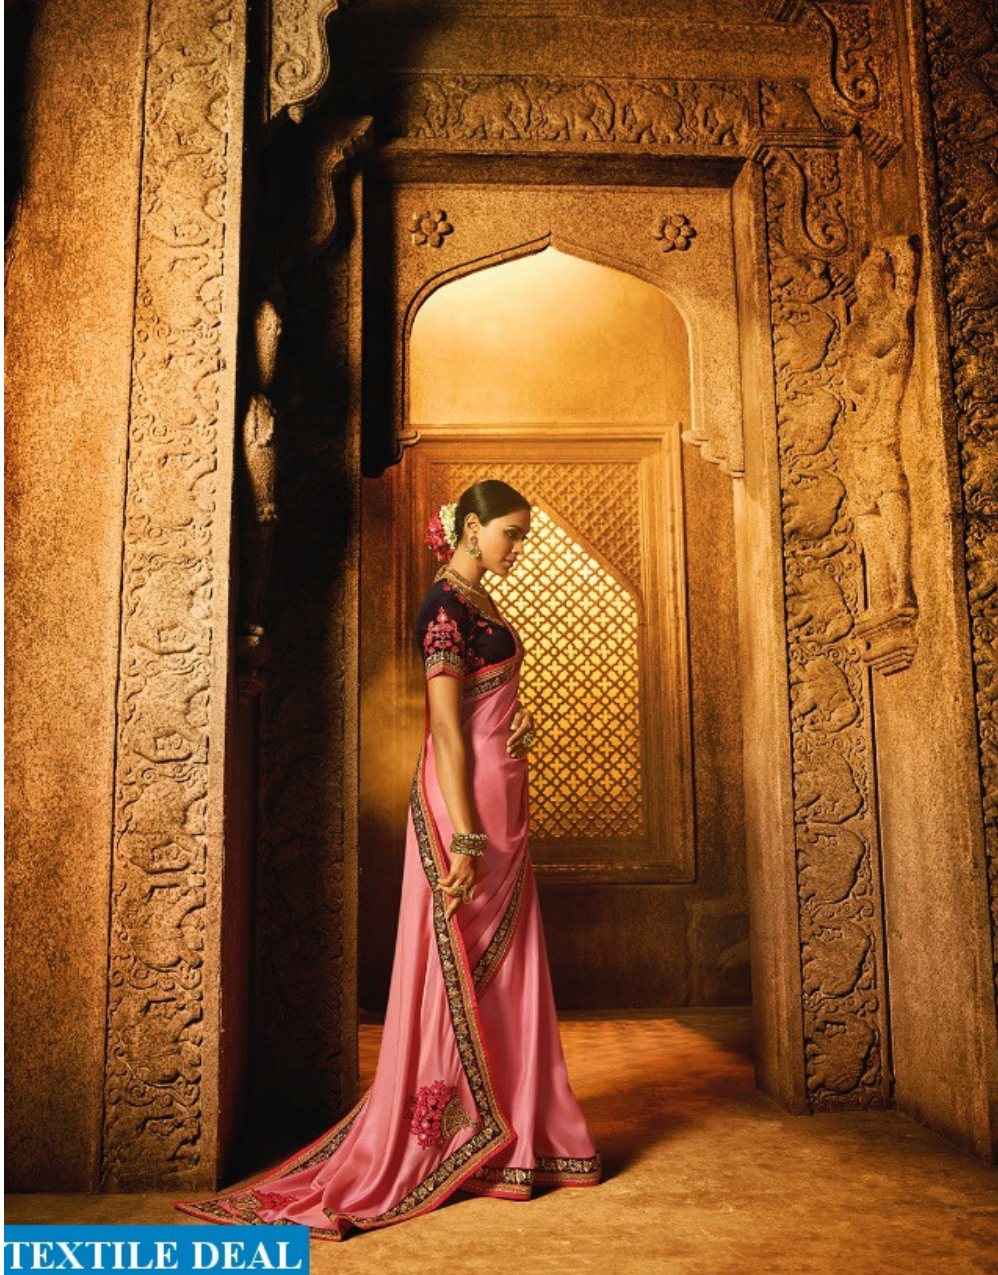

TEXTILE DEAL

Strdhangini

A close-up photograph of a woman wearing a pink and dark blue saree. The image focuses on her jewelry, including a necklace, earrings, and multiple bangles. The saree's border and pallu are heavily embroidered with pink and gold floral patterns. The background is a soft, golden glow.