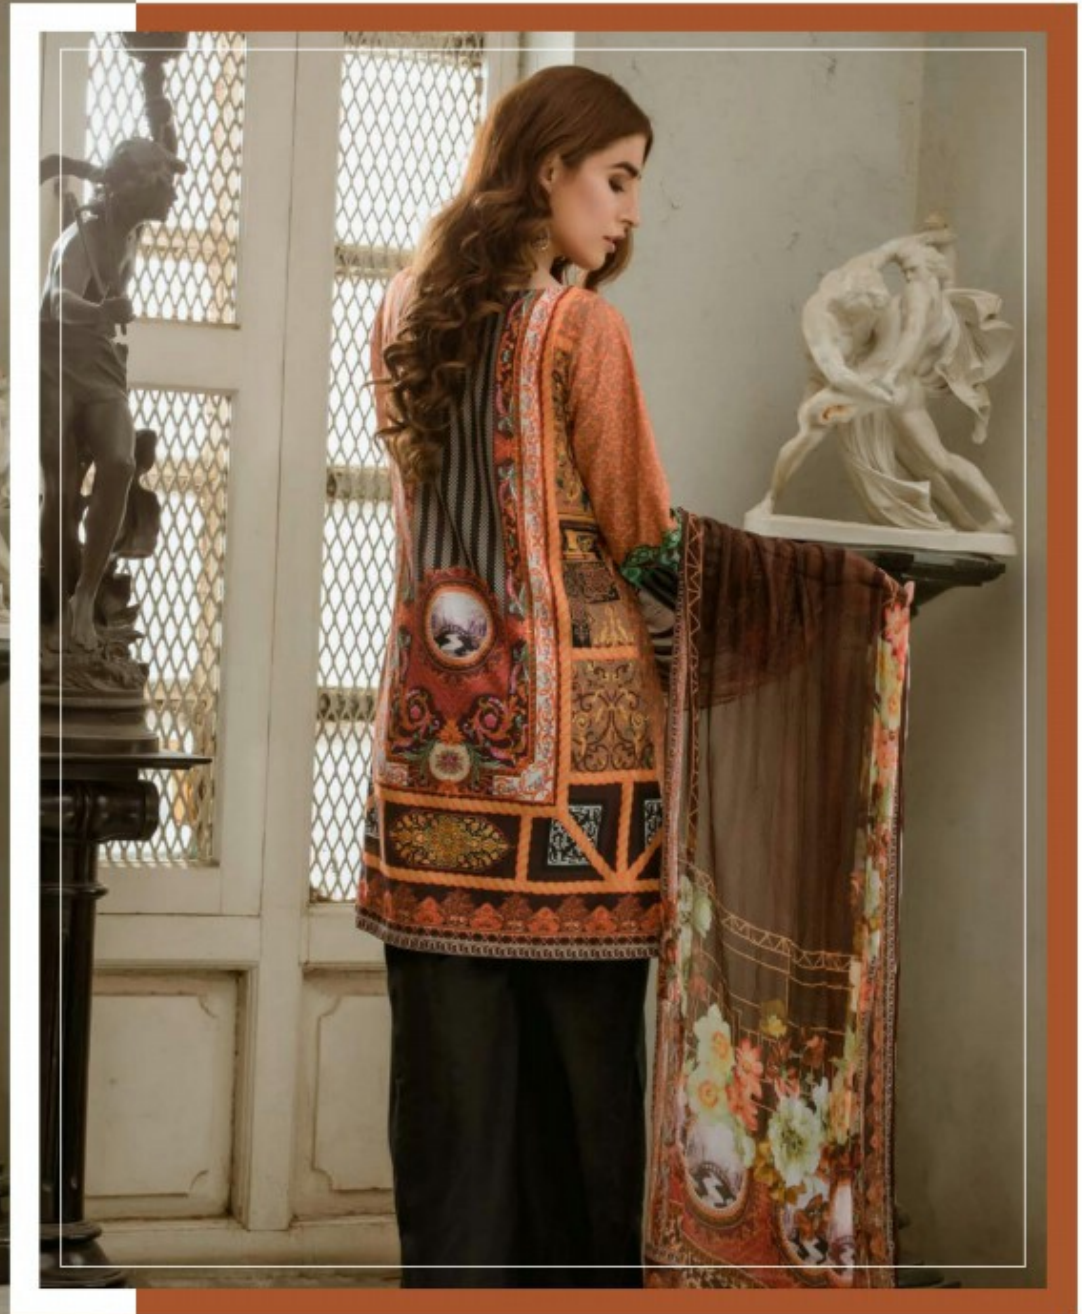

TEXTILE DEAL