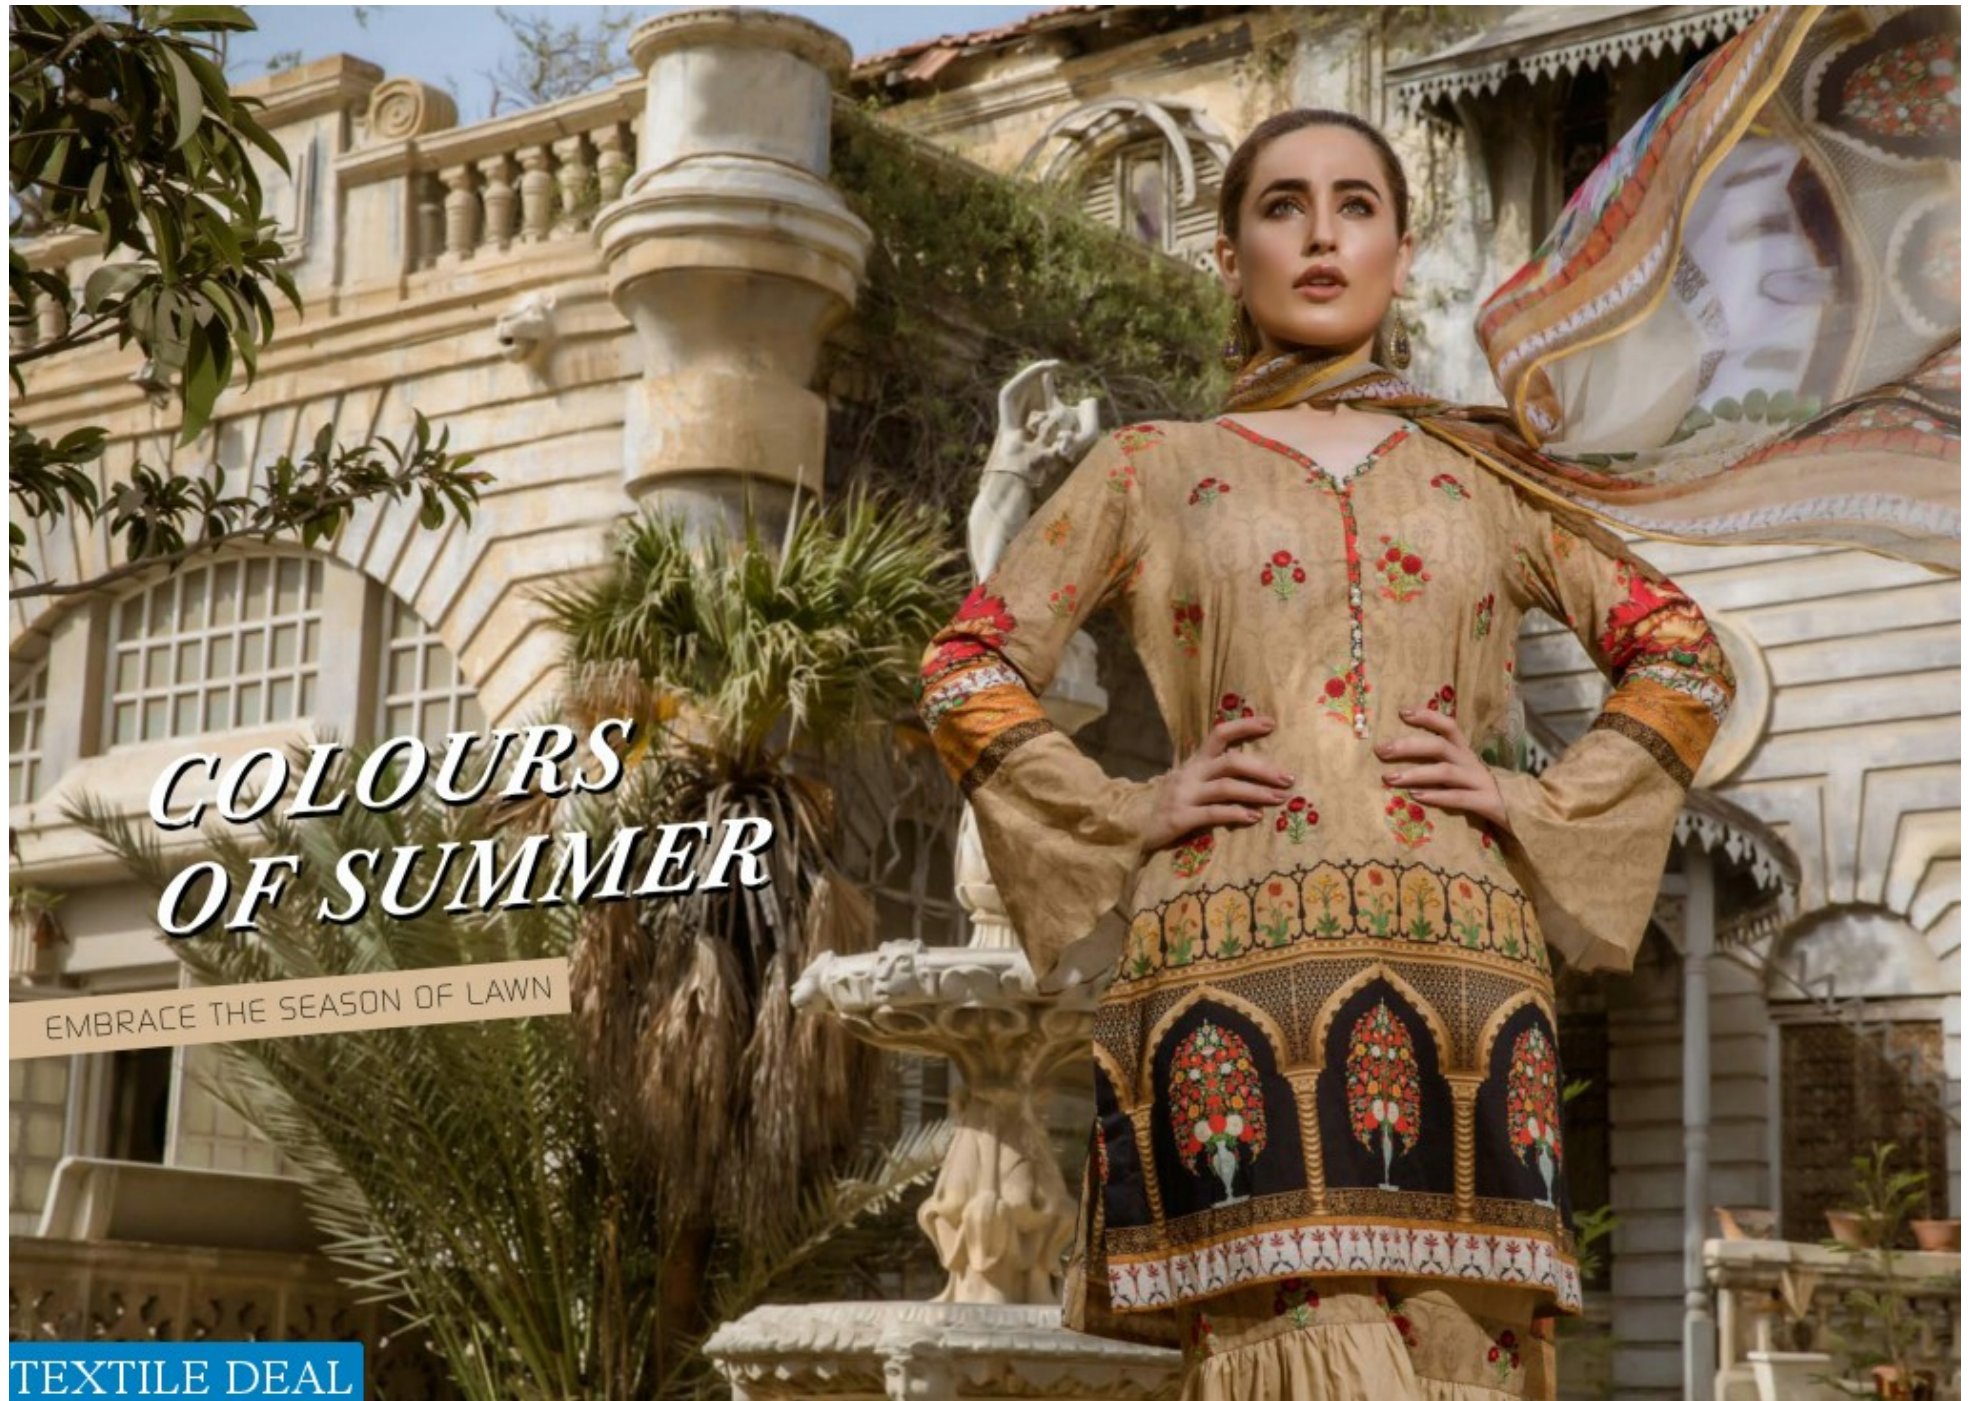

COLOURS OF SUMMER

EMBRACE THE SEASON OF LAWN

TEXTILE DEAL