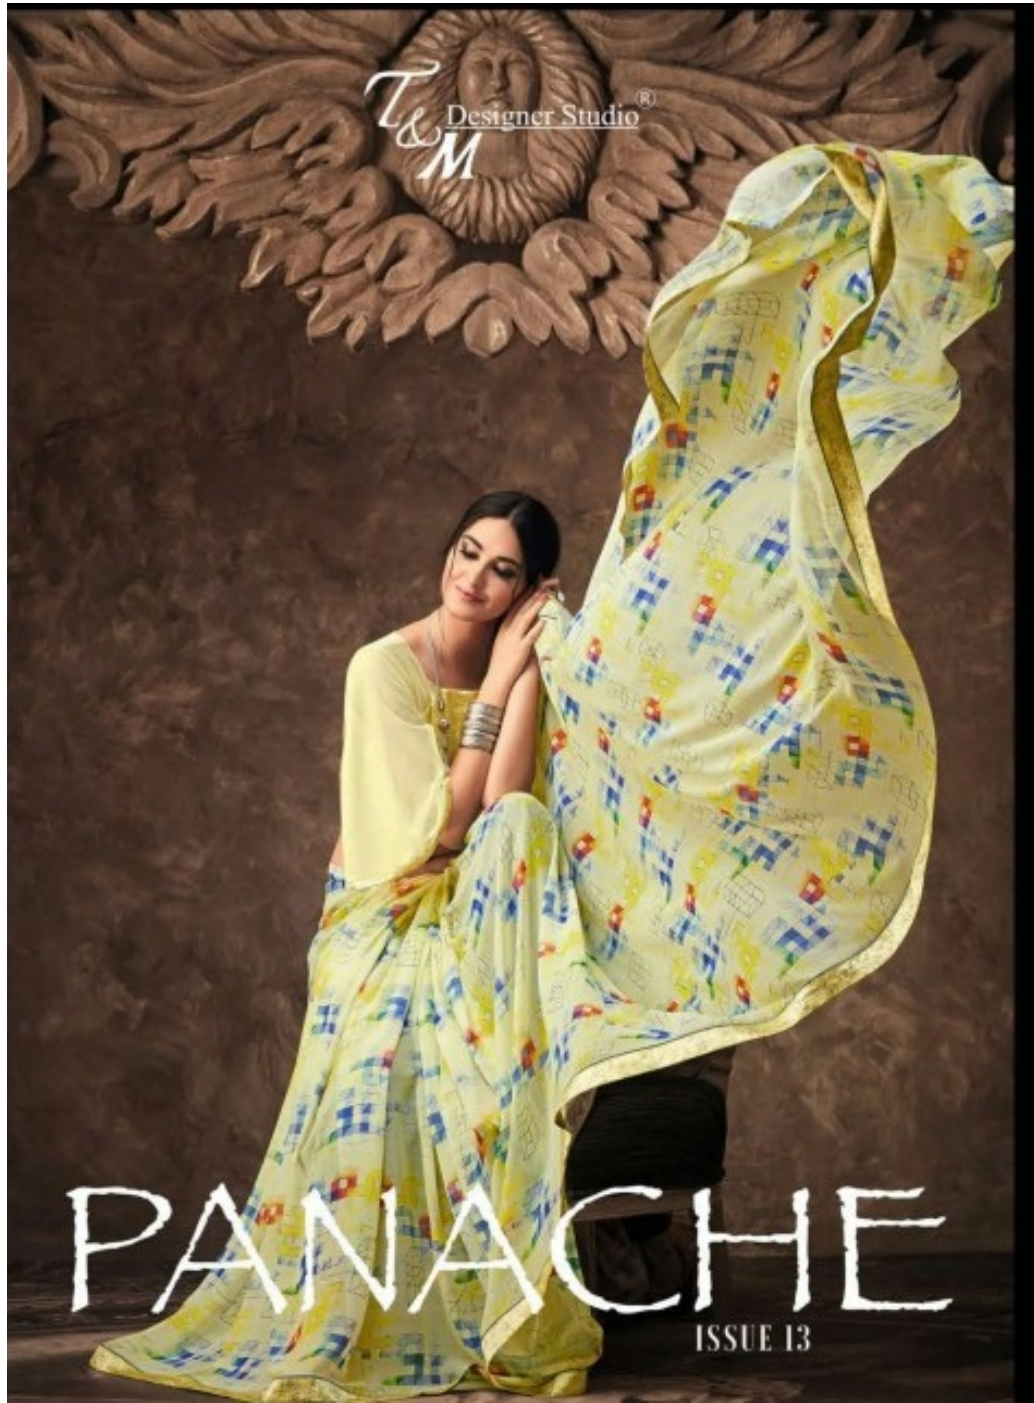

T & M Designer Studio®

PANACHE

ISSUE 13