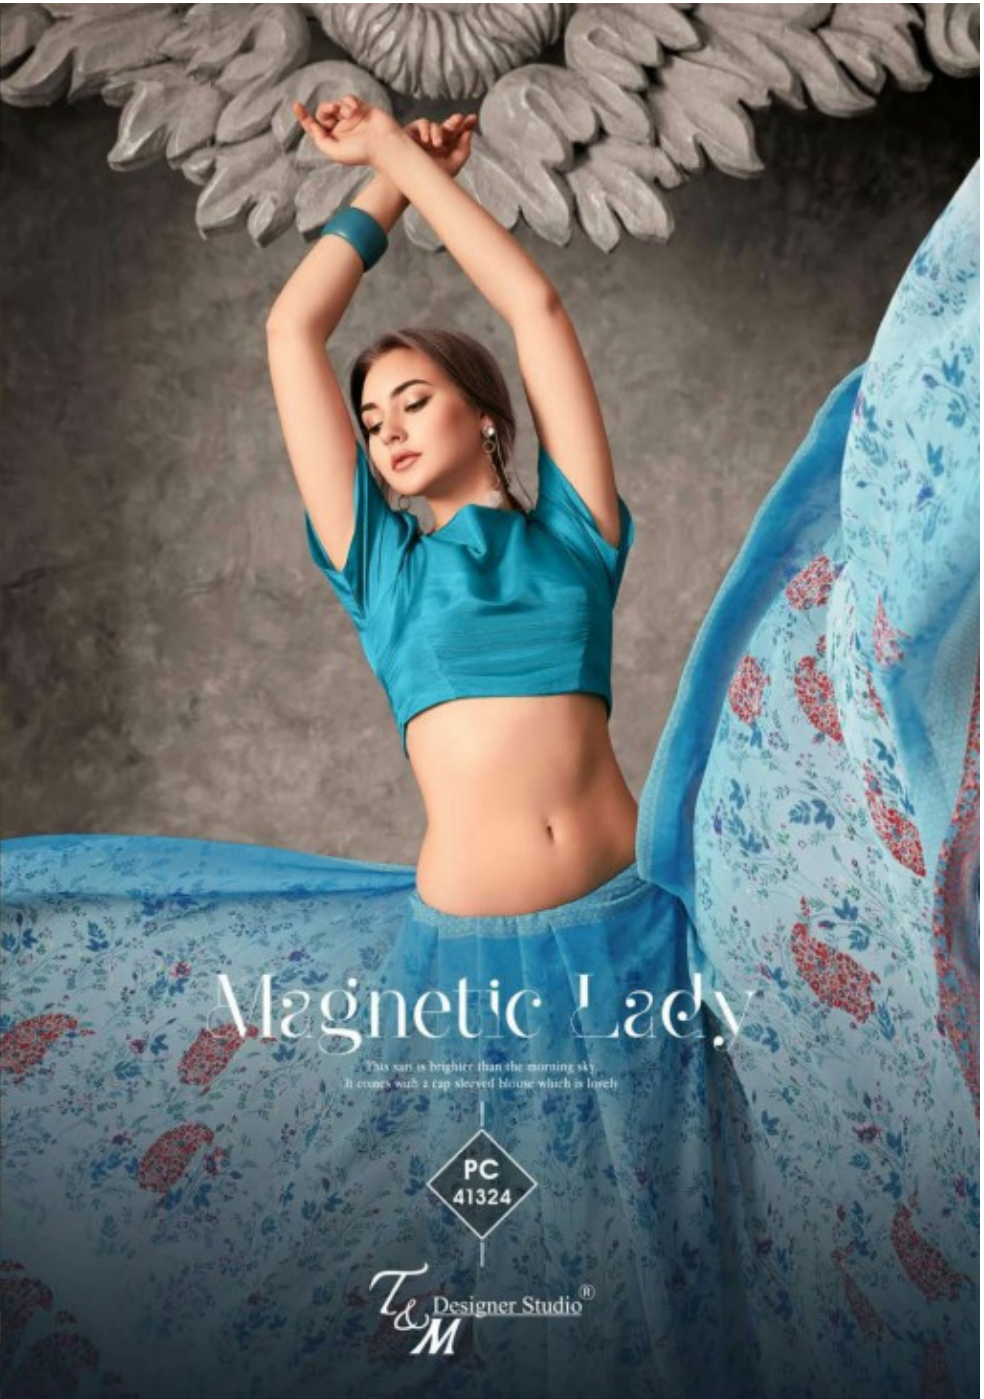

Magnetic Lady

PC
41324

T&M Designer Studio®