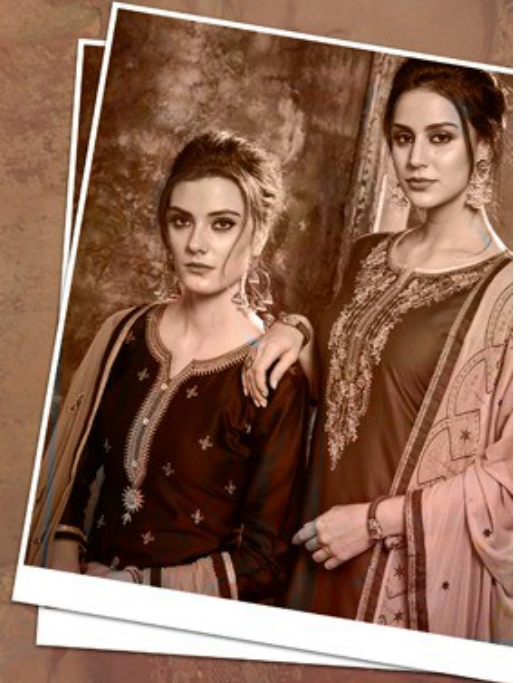

BRILLIANT HUES & LUSTROUS TEXTURES GIVE YOU A NEW MAKEOVER THIS SEASON.

**TEXTILE DEAL**

**PATIALA  
HOUSE**  
VOL-65

The collection was a perfect  
blend of Indian silhouettes &  
contemporary style

TEXTILE DEAL

TEXTILE DEAL

CELEBRATE THIS SEASON WITH  
COLOR CONTRASTS THAT PROMISE  
TO SHOCK THE SUN & REVEL  
IN THE SURPRISE OF THIS  
HOT NEW TREND.

D.NO 4301

D.NO 4302

D.NO 4303

D.NO 4307

D.NO 4308

D.NO 4309