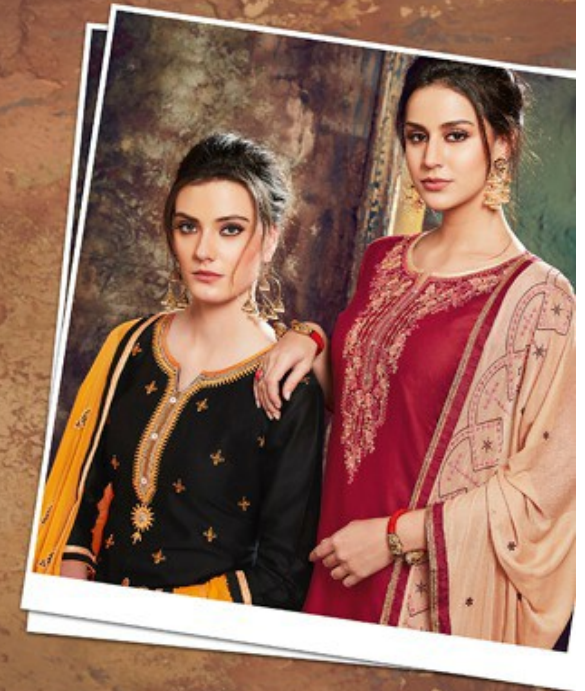

BRILLIANT HUES & LUSTROUS TEXTURES GIVE YOU A NEW MAKEOVER THIS SEASON.

**TEXTILE DEAL**

**PATIALA  
HOUSE**  
VOL-65

The collection was a perfect  
blend of Indian silhouettes &  
contemporary style

TEXTILE DEAL

TEXTILE DEAL

CELEBRATE THIS SEASON WITH  
COLOR CONTRASTS THAT PROMISE  
TO SHOCK THE SUN & REVEL  
IN THE SURPRISE OF THIS  
HOT NEW TREND.

D.NO 4301

D.NO 4302

D.NO 4303

D.NO 4307

D.NO 4308

D.NO 4309