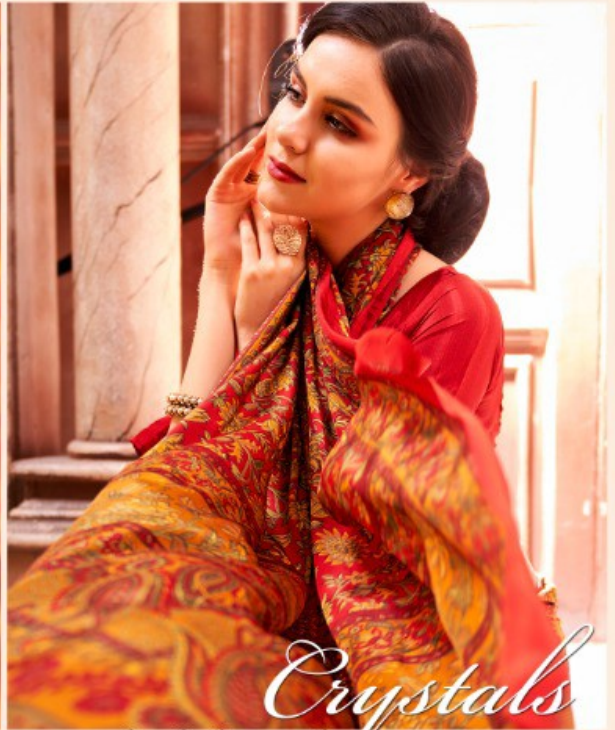

S

SUSHMA

*Crystals*

TEXTILE DEAL

TEXTILE DEAL

*Sensationally beautiful and incredibly well crafted ensemble with unique and classic prints that brings out the subtle colours and hues of variety and an excellence*

# Crystals

*Sensationally beautiful and incredibly well crafted ensemble with unique and classic prints that brings out the subtle colours and hues of variety and an excellence*

**SUSHMA**

TEXTILE DEAL