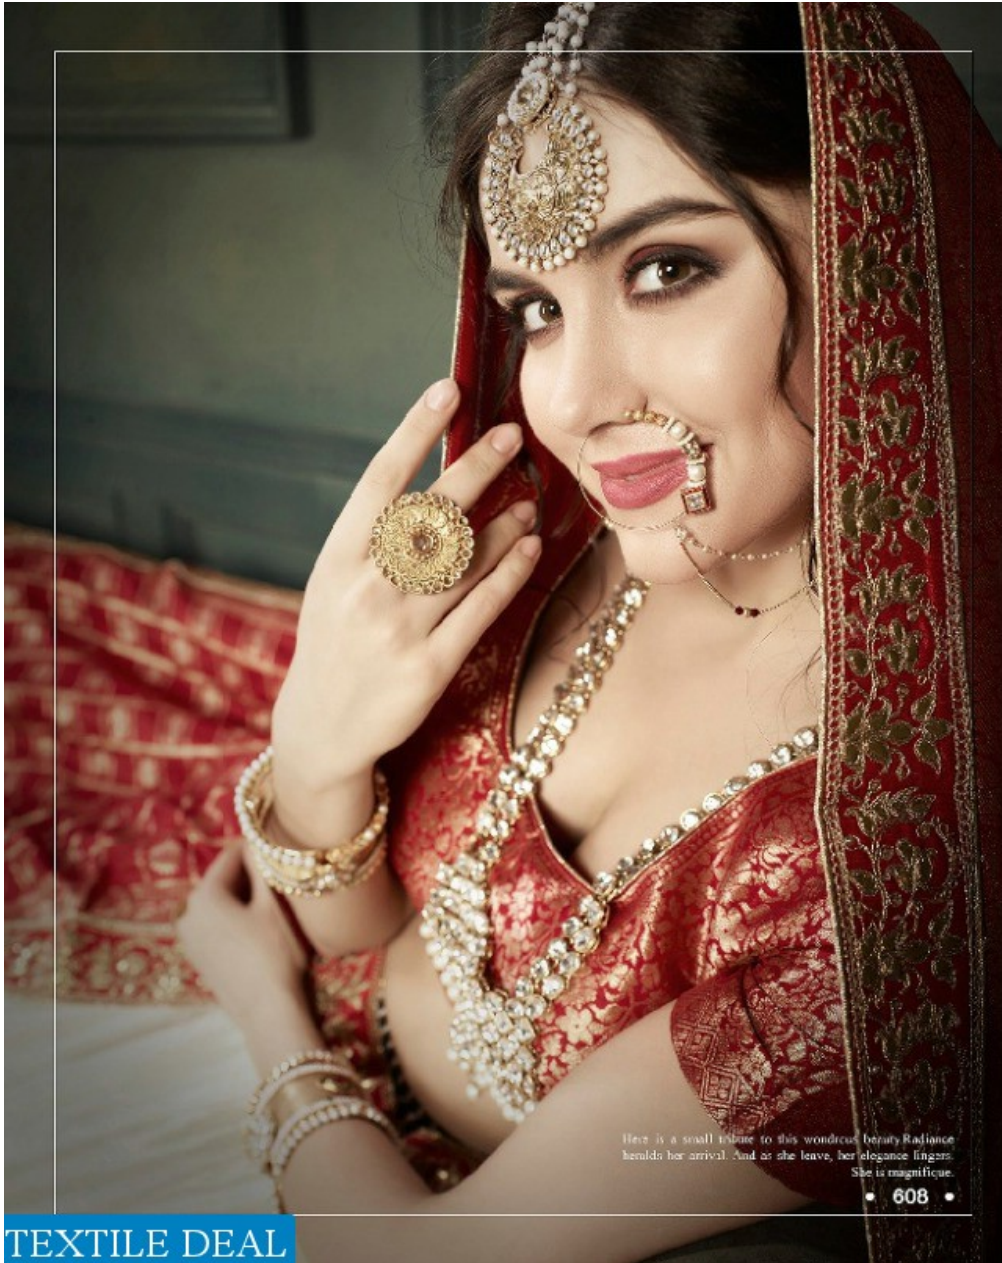

Here is a small glimpse to this wondrous beauty. Radiance heralds her arrival. And as she leaves, her elegance lingers. She is magnificent.

• 608 •

TEXTILE DEAL