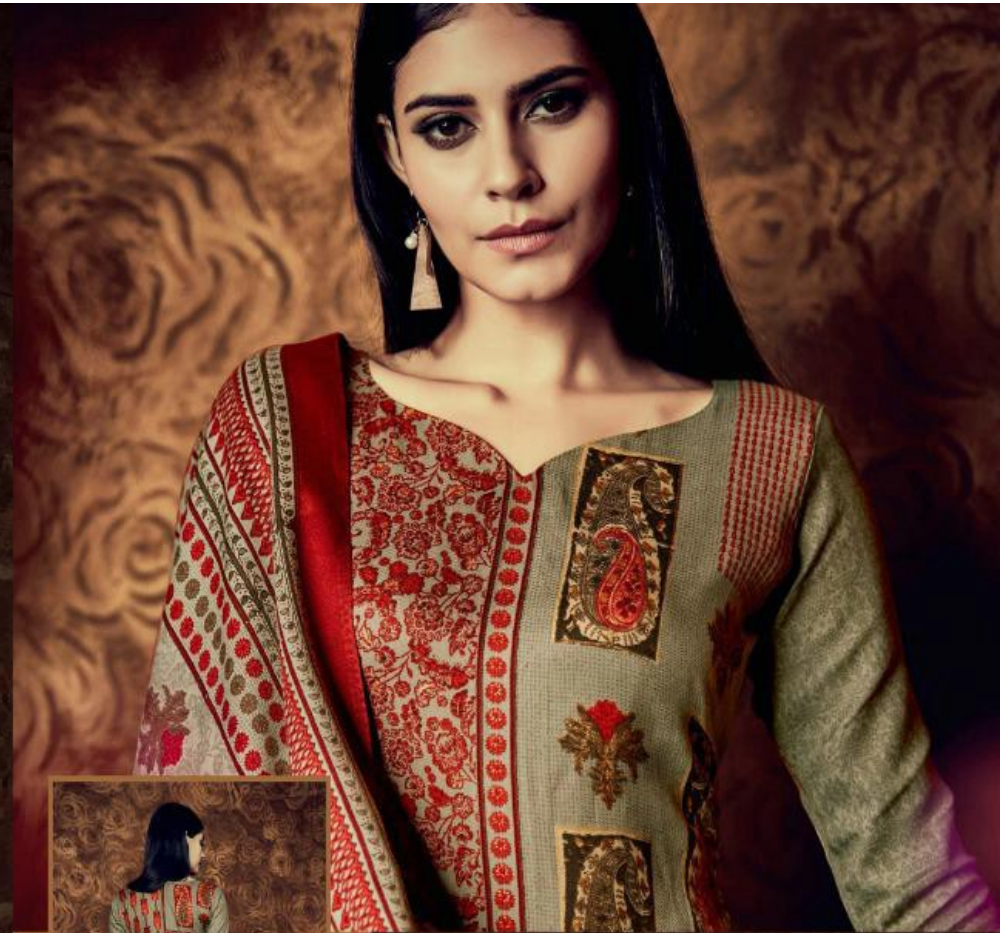

MOTIF

TEXTILE DEAL

84006

Replace your out-of-date wardrobe with
exotically patterned collection and
multicolored design enhances feminine touch
to your personality.

FEMININE

84008

TEXTILE DEAL

Replace your out-of-date wardrobe with exotically patterned collection arded multicolored design enhances feminine touch to your personality.